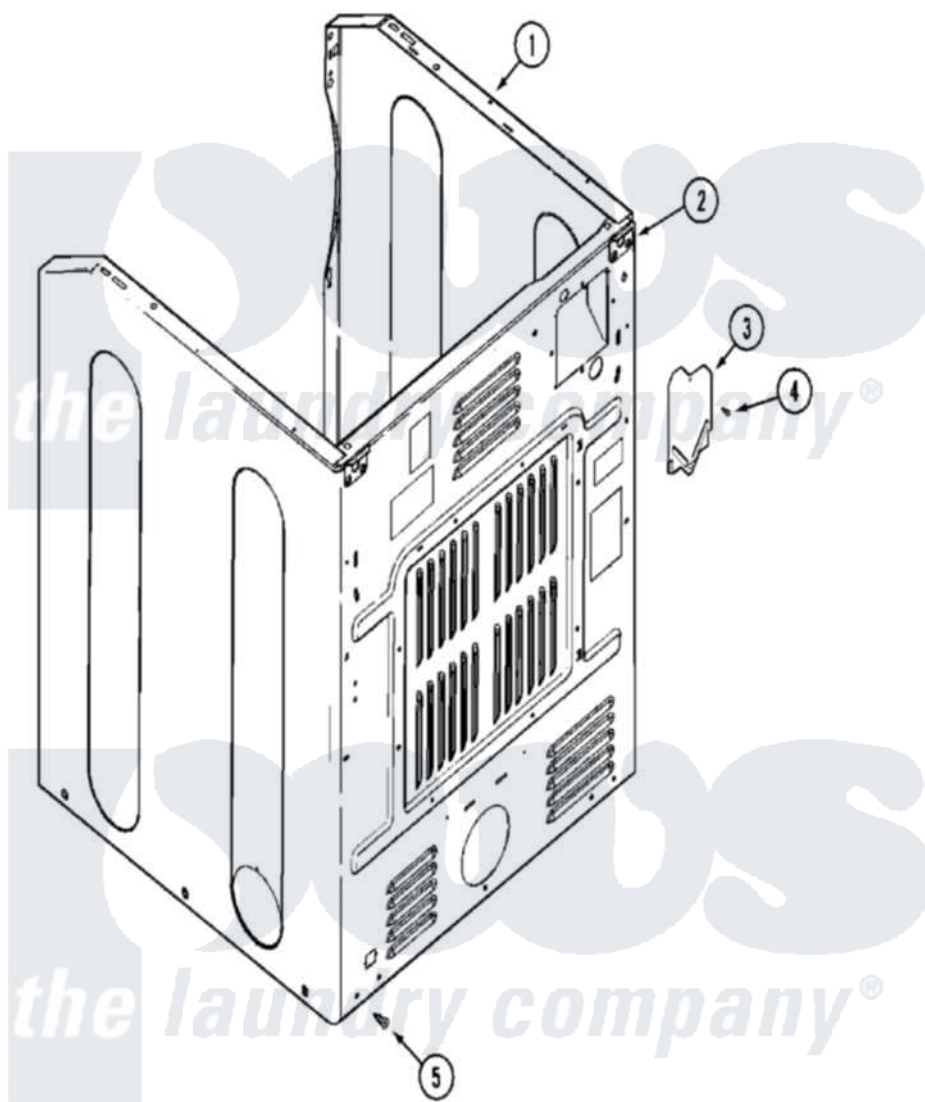

Maytag MHG15PDAXA 03 - CABINET-REAR

Maytag Residential Maytag MHG15PDAXA Dryer Parts Parts Diagram 03 - CABINET-REAR
 Click on the part number to view part

Item	Original Part Number	Replaced By	Status	Part Description
001	NLA		Not Available	CABINET (WHT-LWR)
"	Y310376			Clip, Door Switch Harness
002	NLA		Not Available	BRACKET, CABINET HINGE
003	33001795			Cover, Terminal Block
004	22001995			Screw Note: Screw, Tumbler Front And Shroud
005	22001995			Screw Note: Screw, Tumbler Front And Shroud