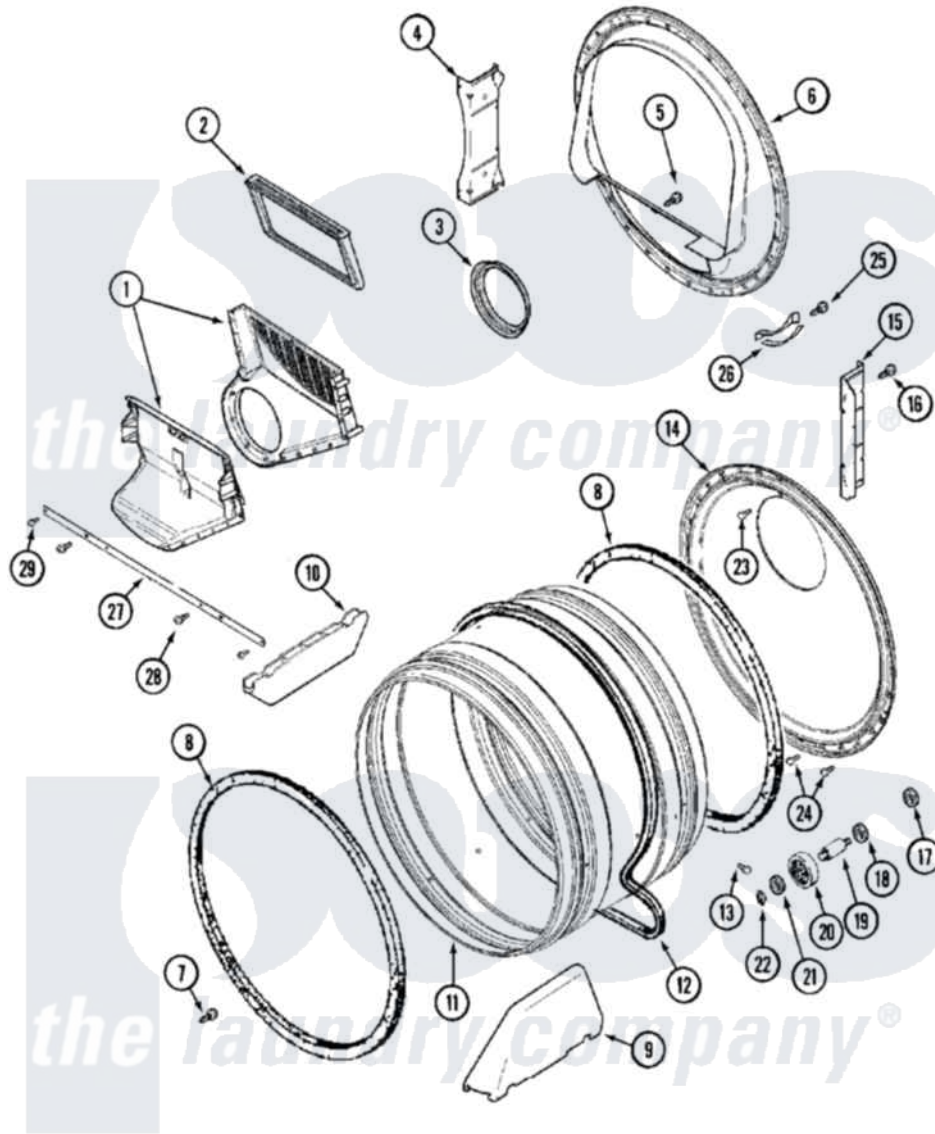

Maytag MHG15PDAXA 04 - TUMBLER

Maytag [Residential Maytag MHG15PDAXA Dryer Parts](#) Parts Diagram 04 - TUMBLER
 Click on the part number to view part

Item	Original Part Number	Replaced By	Status	Part Description
001	33001799			Outlet Duct Assembly Note: Outlet Duct Assembly
002	33001804	33002790		Lint Filter
003	33001758	33002560		Seal, Blower
004	NLA		Not Available	SUPPORT, TUMBLER FRONT
005	NLA		Not Available	SCREW, OUTLET DUCT
006	33001802			Front, Tumbler
007	33001855	33002917		Screw, No.10-16
008	33001807			Seal, Tumbler
009	33002032			Baffle
010	33001755			Baffle
011	33001794	33001889		Tumbler
012	33001777	33002535		V-Belt
013	33001788	33002973		Screw, No.9-15 X 1.00 Hx WS
014	33001801			Back, Tumbler
015	NLA		Not Available	SUPPORT, BACK

016	22001995		Screw Note: Screw, Tumbler Front And Shroud
017	33001443		Nut, Hex
018	Y313347	312535	Washer, Vault Mounting Brk.
019	Y312948	6-3129480	Shaft- Tumbler
020	Y303373	12001541	Drum Roller/Washer Assembly--W
021	312535		Washer, Vault Mounting Brk.
022	410233	9703438	Ring-Retrn
023	210932		Screw, No.8 X 9/16 Ctsk Note: Screw, Inlet Duct
024	22001996	3370225	Screw
025	210720		Rivet, Bearing To Tumbler Fmt
026	306508		Tumbler Bearing Kit ---W
027	33002039		Brace, Tumbler Front
028	33001768		Screw, Shroud Note: Screw, Shroud And Outlet Duct
029	22001995		Screw Note: Screw, Tumbler Front And Shroud