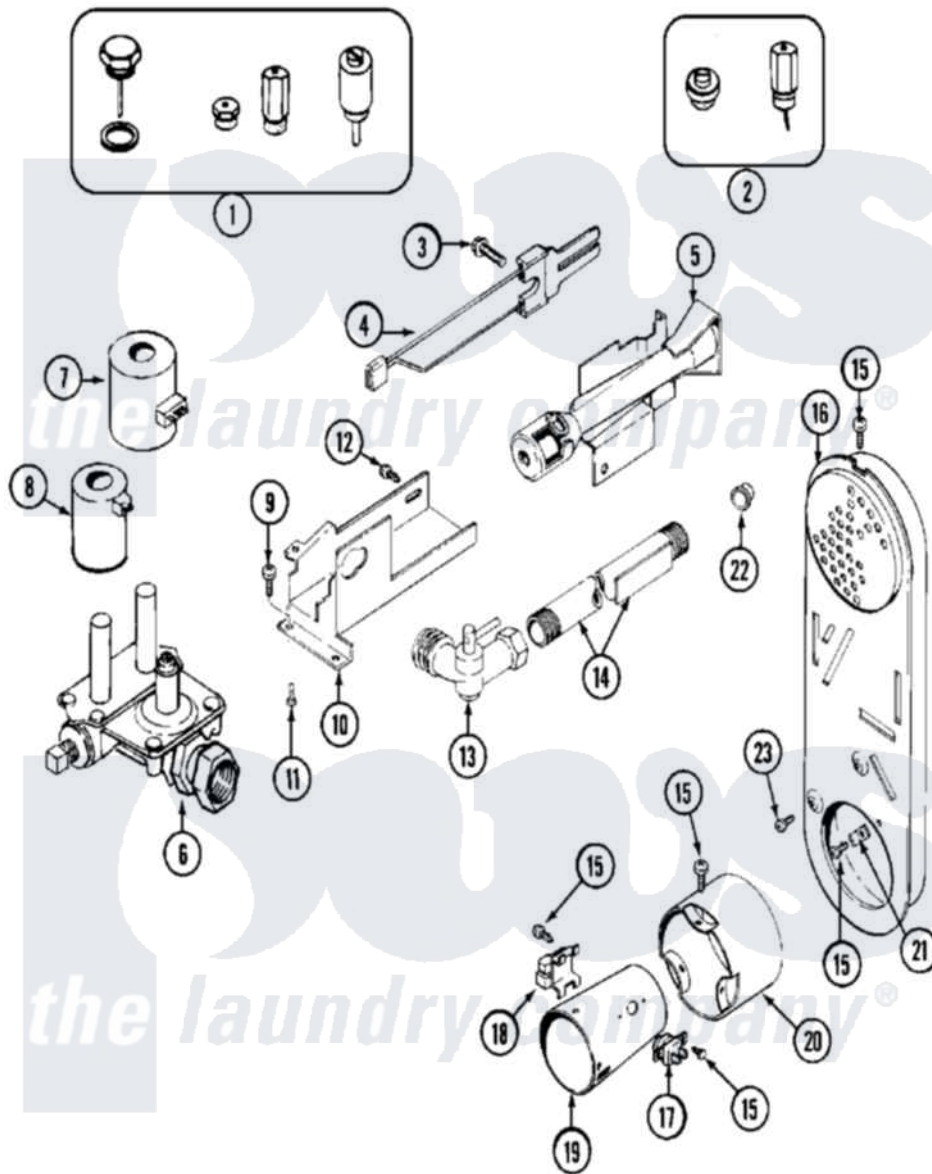

Maytag MHG15PDAXA 05 - GAS VALVE

Maytag Residential Maytag MHG15PDAXA Dryer Parts Parts Diagram 05 - GAS VALVE

[Click on the part number to view part](#)

Item	Original Part Number	Replaced By	Status	Part Description
001	Y308378	W10402145		LP Gas Con
002	Y308377		Not Available	CONVERSION KIT (LP TO NATURAL)
003	304971			Screw Note: Screw, Igniter
004	304970	4391996		Ignitor
005	33001247	33002793		Burner Assembly
006	308345			Valve, Gas
"	33002056		Not Available	PLUG, HOLE (UPR)
007	306106			Coil, Holding And Booster--W
008	306105	694540		Coil, 60 Hz
009	Y313561			Screw---NA
010	NLA		Not Available	BRACKET, GAS VALVE---NA
011	314082	90767		Screw, 8A X 3/8 HeX Washer Head Tapping
"	314568	Y313559		Screw
012	22001995			Screw Note: Screw, Tumbler Front And Shroud

013	306086		Angle Shut Off For Gas Valve
014	33001735		Pipe And Bracket Assembly Series 18 Not Needed Use Vavle
015	211294	90767	Screw, 8A X 3/8 HeX Washer Head Tapping
016	33001810	Not Available	DUCT ASSY., INLET (GAS) NOTE: INLET DUCT ASSEMBLY
017	305169		Thermostat, Hi-Limit Gas
018	Y303377	338906	Radiant, Sensor
019	33001835		Cone Assembly, Combustion
020	Y303841		Cone, Extension
021	Y312890		Retainer, Heater Chamber
022	33001693		Cap, Gas Pipe
023	22001996	3370225	Screw