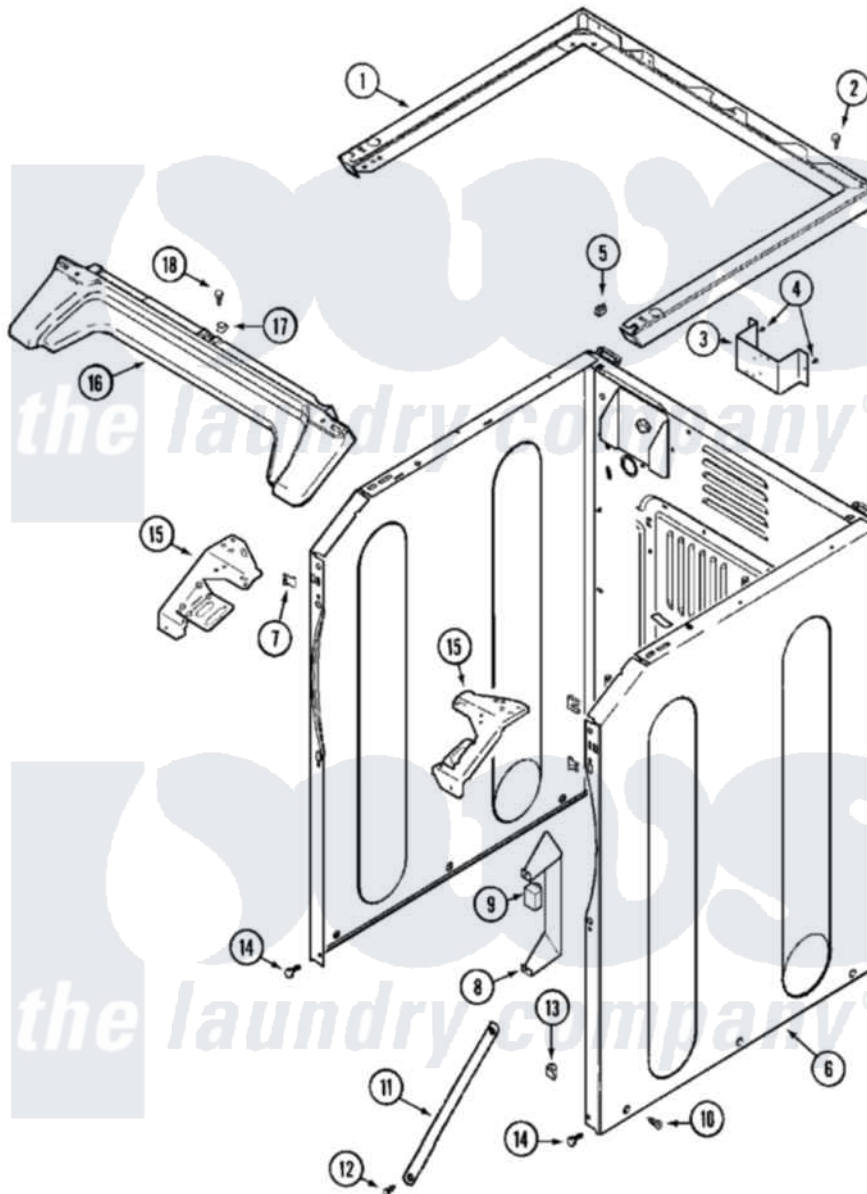

Maytag MHG15PDAXW 01 - CABINET-FRONT (LOWER)

Maytag Residential Maytag MHG15PDAXW Dryer Parts Parts Diagram 01 - CABINET-FRONT (LOWER)
 Click on the part number to view part

Item	Original Part Number	Replaced By	Status	Part Description
001	33002005	33002963		Support, Weld Assembly
"	NLA		Not Available	(ALM)
002	22001883	214354		Screw, Top Cover To Cabnt.
003	NLA		Not Available	BRACKET, TERMINAL BLOCK---NA
004	22001995			Screw Note: Screw, Tumbler Front And Shroud
005	22001502			Fastener, U-NUt
006	NLA		Not Available	CABINET (WHT)
007	22002049			Clip Note: Clip, Front Panel
008	Y313561			Screw---NA
"	314627			Bracket, Relays
"	Y310632	1163839		Screw
009	206824	W10133335		Relay, Motor
"	Y251119	3177991		Screw
010	213007			Xfor Cabinet See Cabinet, Back

011	22002259	22002767	Brace, Cross
012	22001995		Screw Note: Screw, Tumbler Front And Shroud
013	Y310376		Clip, Door Switch Harness
014	22001995		Screw Note: Screw, Tumbler Front And Shroud
015	33002009		Bracket, Corner
"	33002010	33002473	Bracket, Corner
016	33002011		Cover, Access
"	33002012		Cover, Access
017	33002013		Fastener Clip, Access Cover
018	22001995		Screw Note: Screw, Tumbler Front And Shroud
019	33002064		Wire Harness, Main
020	33001989		Retainer, Vault Switch