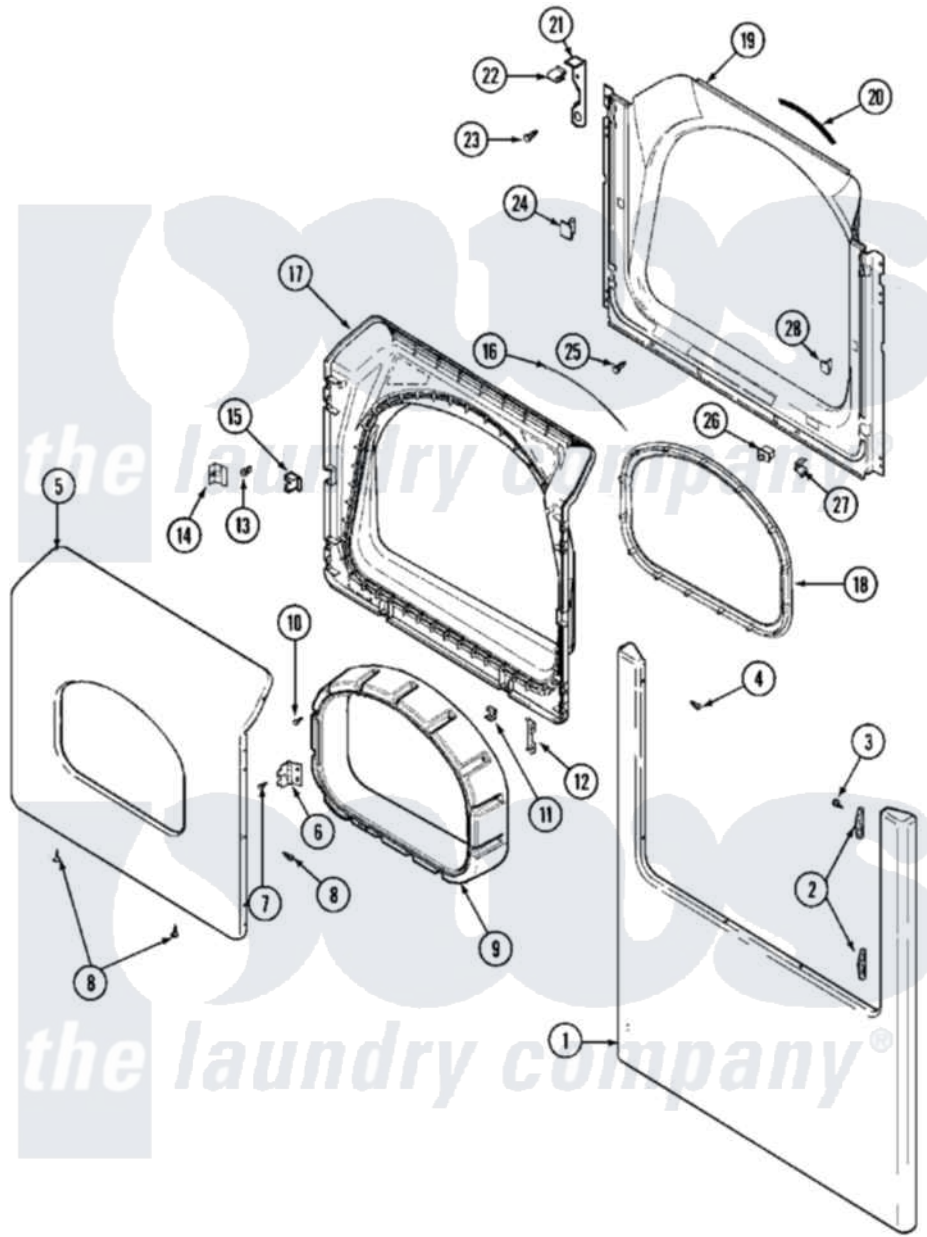

Maytag MHG15PDAXW 02 - DOOR (LOWER)

Maytag Residential Maytag MHG15PDAXW Dryer Parts Parts Diagram 02 - DOOR (LOWER)
 Click on the part number to view part

Item	Original Part Number	Replaced By	Status	Part Description
001	22002241	22002836		Panel, Front
"	22002242		Not Available	PANEL, FRONT (ALM)
002	33001764			Cover, Hinge Hole
"	33001765			Cover, Hinge Hole
003	33001846			Screw, Hinge Hole Cover
004	22002243			Screw, Front Panel And Hinge
005	33002028			Door, Outer
"	NLA		Not Available	(ALM)
006	33001759			Hinge, Door
007	22002062	98006631		Screw
008	22002063			Screw No.8-18AB Wafer Head
"	22002064	489355		Screw, 8 X 1/2
009	33002018	33002780		Door Tunnel W` Handle
"	33002019	33002781		Door Tunne
010	22002300	9740848		Screw, Mixing Valve Mounting
011	22002039			Clip, Door

012	22002038		Clip, Door
013	33001761		Strike, Door
014	33001793		Bracket, Strike
015	33001763		Plug, Inner Door
016	33002094		Seal, Door
017	33002030		Door, Inner
"	33002031		(LWR-ALM)
018	33002022	33002607	Lens, Door
019	33002033		Shroud
"	NLA	Not Available	(ALM)
020	33001767		Seal, Shroud
021	33002035	22002991	Kit, Access Cover Hook
"	33002036	22002991	Kit, Access Cover Hook
022	33002037		Fastener, Access Cover Hook
023	22001995		Screw Note: Screw, Tumbler Front And Shroud
024	33001791	306436	Door Latch Kit--W
025	33001768		Screw, Shroud Note: Screw, Shroud And Outlet Duct
026	33002038		Switch, Door
027	33001760		Bracket, Hinge
028	Y304578	LA-1003	Door Catch Kit