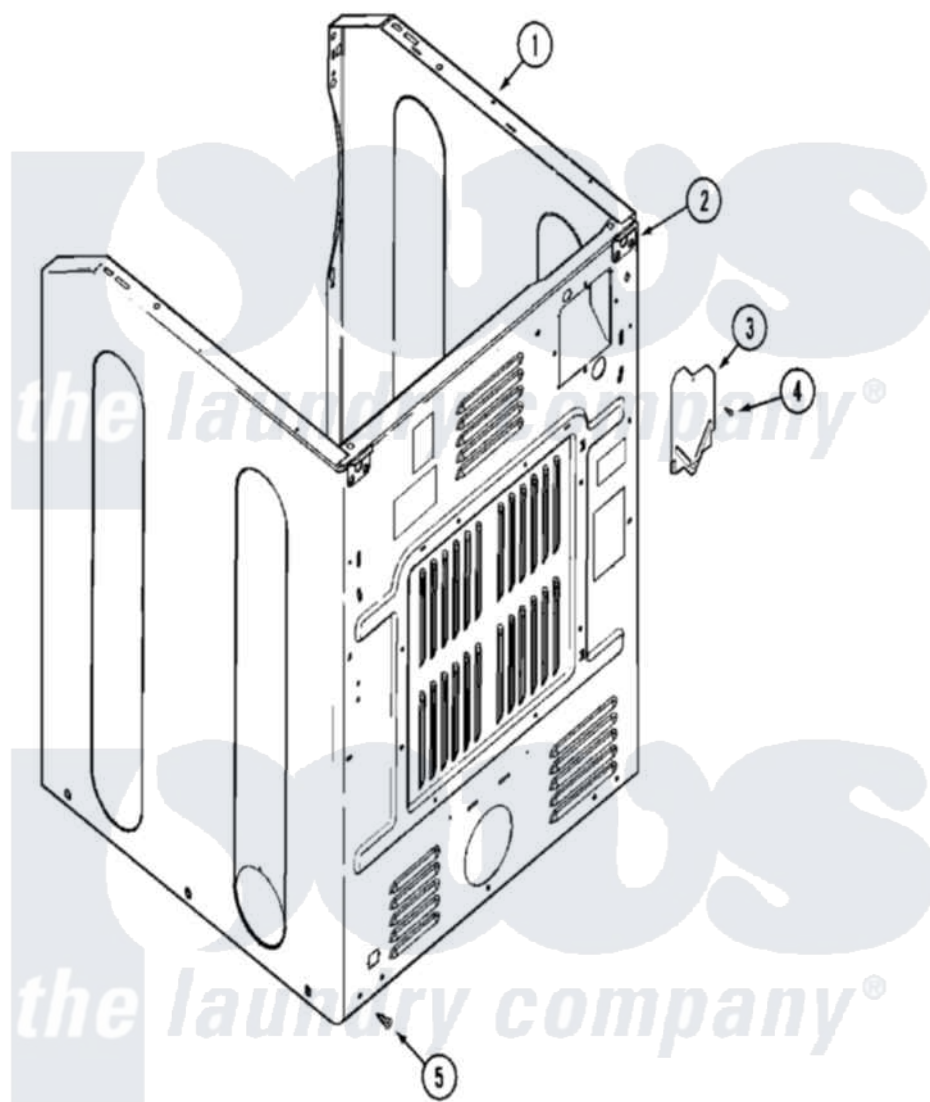

# Maytag MHG15PDAXW 03 - CABINET-REAR

Maytag Residential Maytag MHG15PDAXW Dryer Parts Parts Diagram 03 - CABINET-REAR  
 Click on the part number to view part

Item	Original Part Number	Replaced By	Status	Part Description
001	NLA		Not Available	CABINET (WHT-LWR)
"	<a href="#">Y310376</a>			Clip, Door Switch Harness
002	NLA		Not Available	BRACKET, CABINET HINGE
003	<a href="#">33001795</a>			Cover, Terminal Block
004	<a href="#">22001995</a>			Screw Note: Screw, Tumbler Front And Shroud
005	<a href="#">22001995</a>			Screw Note: Screw, Tumbler Front And Shroud