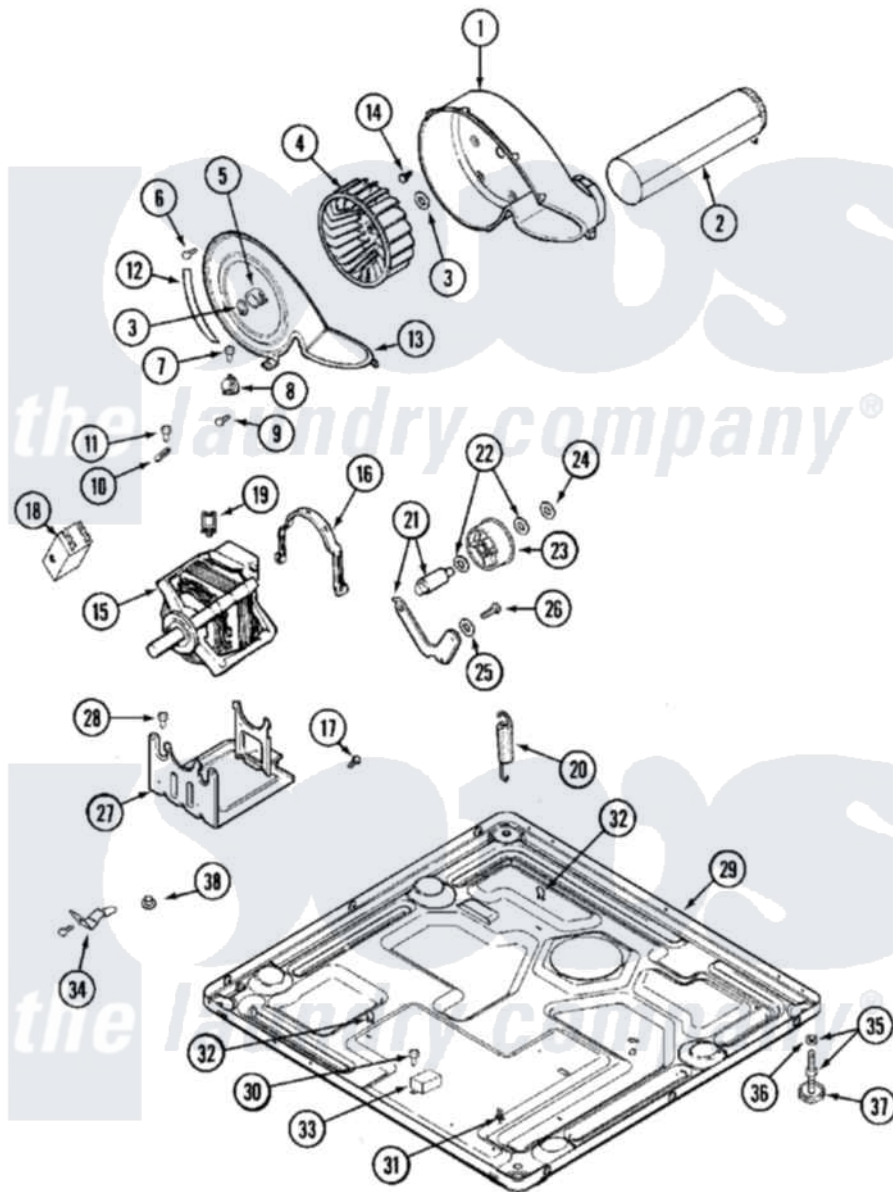

Maytag MHG15PDAXW 06 - MOTOR DRIVE

Maytag Residential Maytag MHG15PDAXW Dryer Parts Parts Diagram 06 - MOTOR DRIVE
 Click on the part number to view part

Item	Original Part Number	Replaced By	Status	Part Description
001	33001789			Housing, Blower
002	22001995			Screw Note: Screw, Tumbler Front And Shroud
"	33001800			Duct Assembly, Exhaust
003	410233	9703438		Ring-Retrn
004	33001790			Wheel, Blower
005	312967			Clamp, Blower Housing
006	33001855	33002917		Screw, No.10-16
007	Y313561			Screw---NA
008	307208			Thermistor, Temp. Control
"	33303391			Thermostat, Cycling
009	22001996	3370225		Screw
010	33001762			Fuse, Thermal
011	NLA		Not Available	SCREW, THERMAL CUT-OFF
012	NLA		Not Available	SEAL, BLOWER COVER
013	33001796	33002711		Cover, Blower Housing
014	314818	1163839		Screw