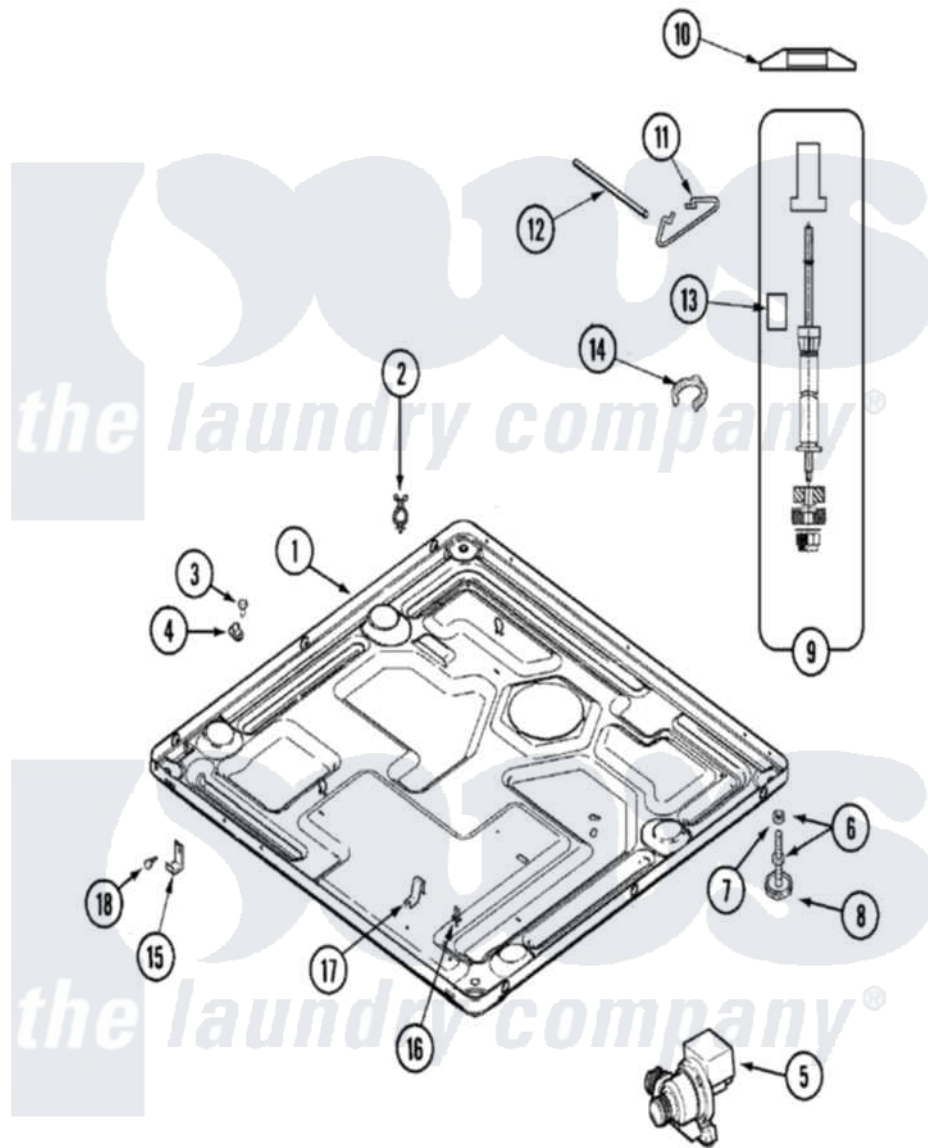

Maytag MHW2000AWW 01 - BASE (WASHER)

Maytag [Residential Maytag MHW2000AWW Stacked Washer and Dryer Parts](#) Parts Diagram 01 - BASE (WASHER)
 Click on the part number to view part

Item	Original Part Number	Replaced By	Status	Part Description
1	22003580			Base, Assembly
"	22002240	22003435		Base, Assembly
2	33001989			Retainer, Vault Switch
"	315471	22003298		Retainer, Wire
3	Y313561			Screw---NA
4	22002014			Clip, Harness To Support
5	22003059			Pump, Drain
"	22001982	22003059		Pump, Drain
6	22001915	22003544		Adjustable Leg W/Foot And Nut
7	Y052740	62739		Nut, Lock
8	210684			Foot, Adjustable Leg
9	22001988			Strut Assembly-Rear
10	33002222			Deflector, Water
11	33002223			Restrainer, Tube
12	33002224			Sleeving, Braided
				NOT REQUIRED PART OR

13	W10124350	Not Available	NOT REQUIRED PART OR SEE NOTE
"	22002307		Switch, Strut Displacement
14	22003080		Clip, Airdome Hose
15	22002239		Clip, Front Panel
16	Y313262	W10116752	Retainer-
17	22002244		Clip, Grounding
18	33002190		SCrew, C BraCe, BraCket, Cabinet