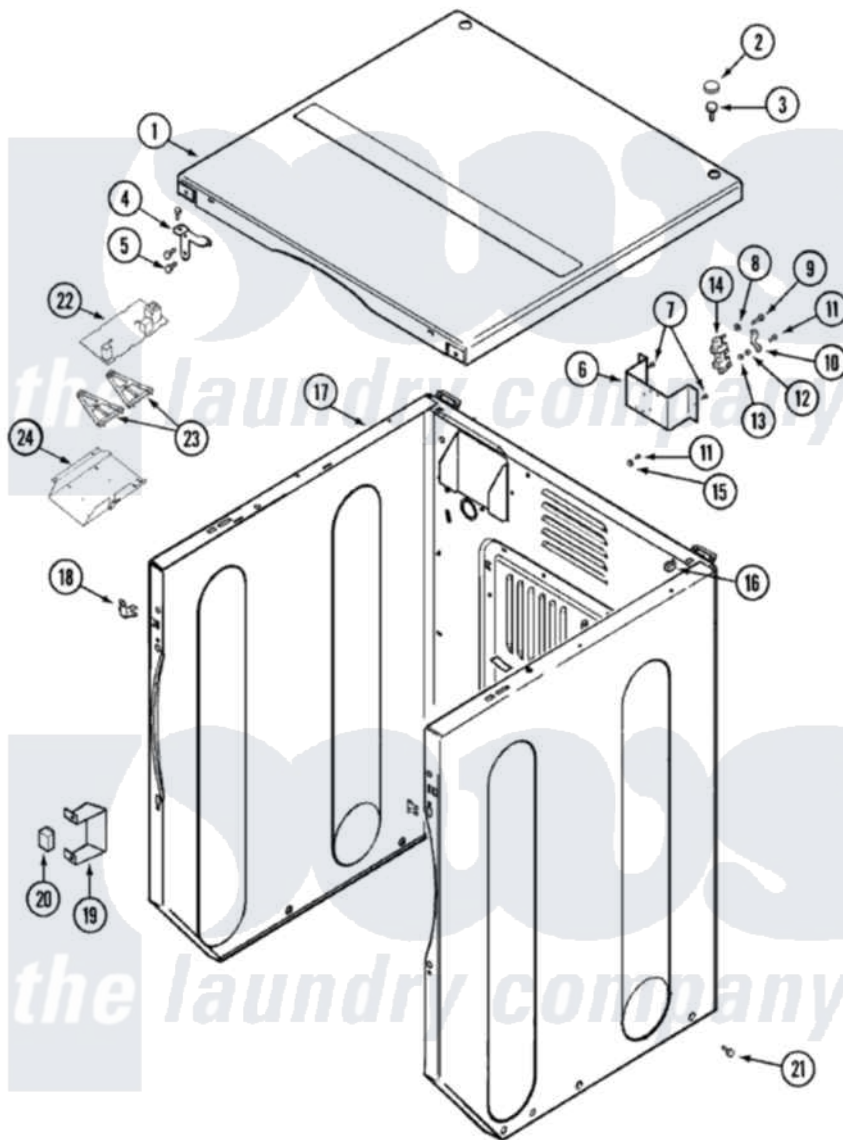

# Maytag MHW2000AWW 02 - CABINET-FRONT (DRYER)

Maytag [Residential Maytag MHW2000AWW Stacked Washer and Dryer Parts](#) Parts Diagram 02 - CABINET-FRONT (DRYER)

[Click on the part number to view part](#)

Item	Original Part Number	Replaced By	Status	Part Description
1	33001995	<a href="#">33002124</a>		Cover, Top
2	<a href="#">33001997</a>			Plug, Hole
3	22001883	<a href="#">214354</a>		Screw, Top Cover To Cabnt.
4	<a href="#">33001999</a>			Bracket, Top Cover
"	<a href="#">33001998</a>			Bracket, Top Cover
5	<a href="#">22001995</a>			Screw Note: Screw, Tumbler Front And Shroud
6	33001826		Not Available	BRACKET, TERMINAL BLOCK---NA
7	<a href="#">22001995</a>			Screw Note: Screw, Tumbler Front And Shroud
9	Y312209	<a href="#">W10001200</a>		Screw
14	<a href="#">33001244</a>			Block, Terminal
16	<a href="#">22001502</a>			Fastener, U-NUt
17	<a href="#">33002003</a>			Fastener Clip, Control Panel
"	<a href="#">33002277</a>			Cabinet
18	<a href="#">33001980</a>			Fastener, Access Panel

20	207834	<a href="#">8566493</a>	Power Relay
21	<a href="#">213007</a>		Xfor Cabinet See Cabinet, Back
22	<a href="#">912077</a>		Locknut, Reader Harness
"	22002451	<a href="#">22004325</a>	Board, Machine Control
23	<a href="#">22002284</a>		Bracket
24	<a href="#">22002519</a>		Bracket, Machine Control Mtg.