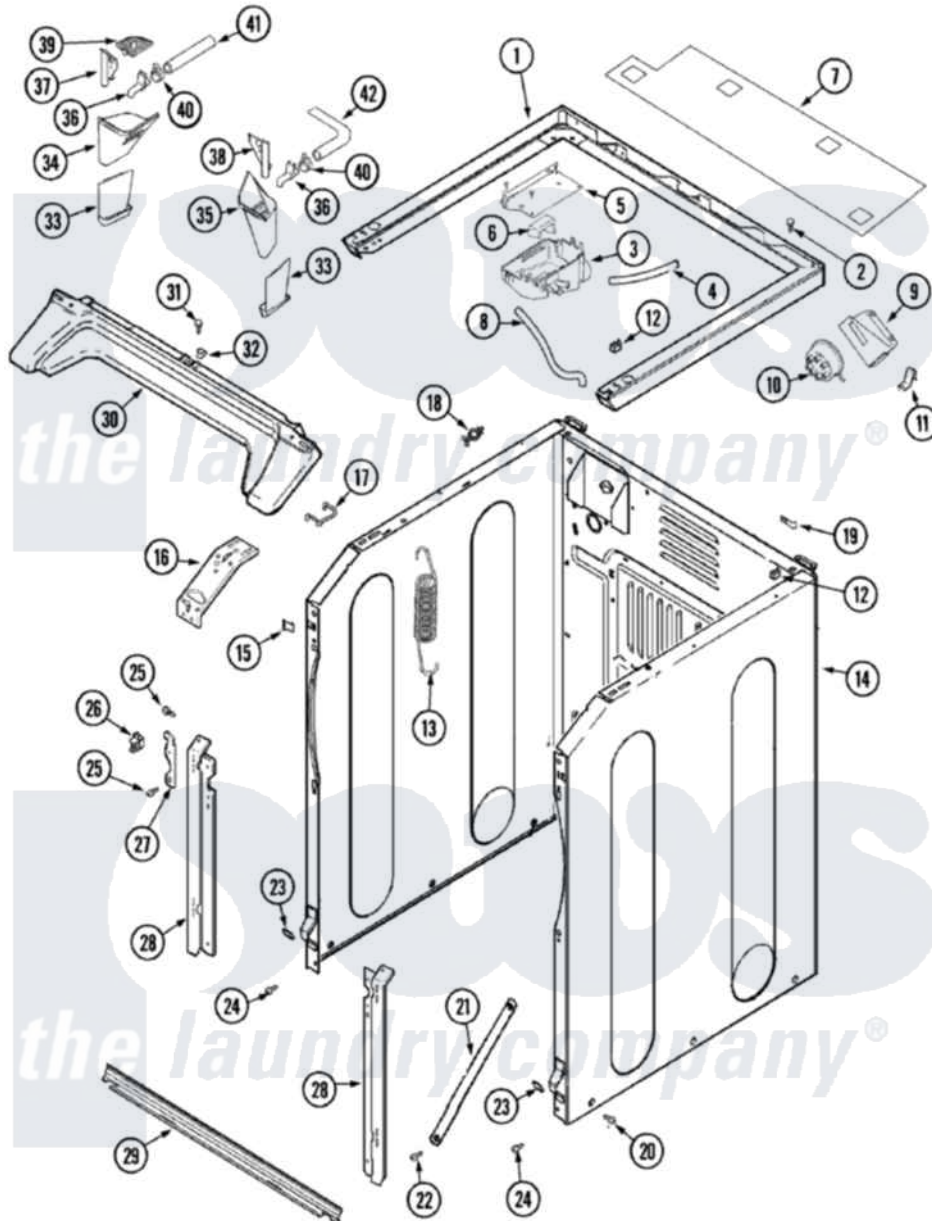

Maytag MHW2000AWW 03 - CABINET-FRONT (WASHER)

Maytag Residential Maytag MHW2000AWW Stacked Washer and Dryer Parts Parts Diagram 03 - CABINET-FRONT (WASHER)

Click on the part number to view part

Item	Original Part Number	Replaced By	Status	Part Description
1	33002187	33002963		Support, Weld Assembly
2	22001883	214354		Screw, Top Cover To Cabnt.
3	33001855	33002917		Screw, No.10-16
"	22002439	33002775		Vent, Tub
4	22002464			Hose, Vent
5	33002190			SCrew, C BraCe, BraCket, Cabinet
"	33002189			Bracket, Vent Mounting
6	22002440			Deflector, Vent
7	33002192			Clip, Shield
"	33002191			Wire Shield
8	205161	489503		Clamp
"	33002193			Hose, Shower
9	33002188			Support, Pressure Switch
"	Y310376			Clip, Door Switch Harness
10	22002048	22002921		Switch- Pr