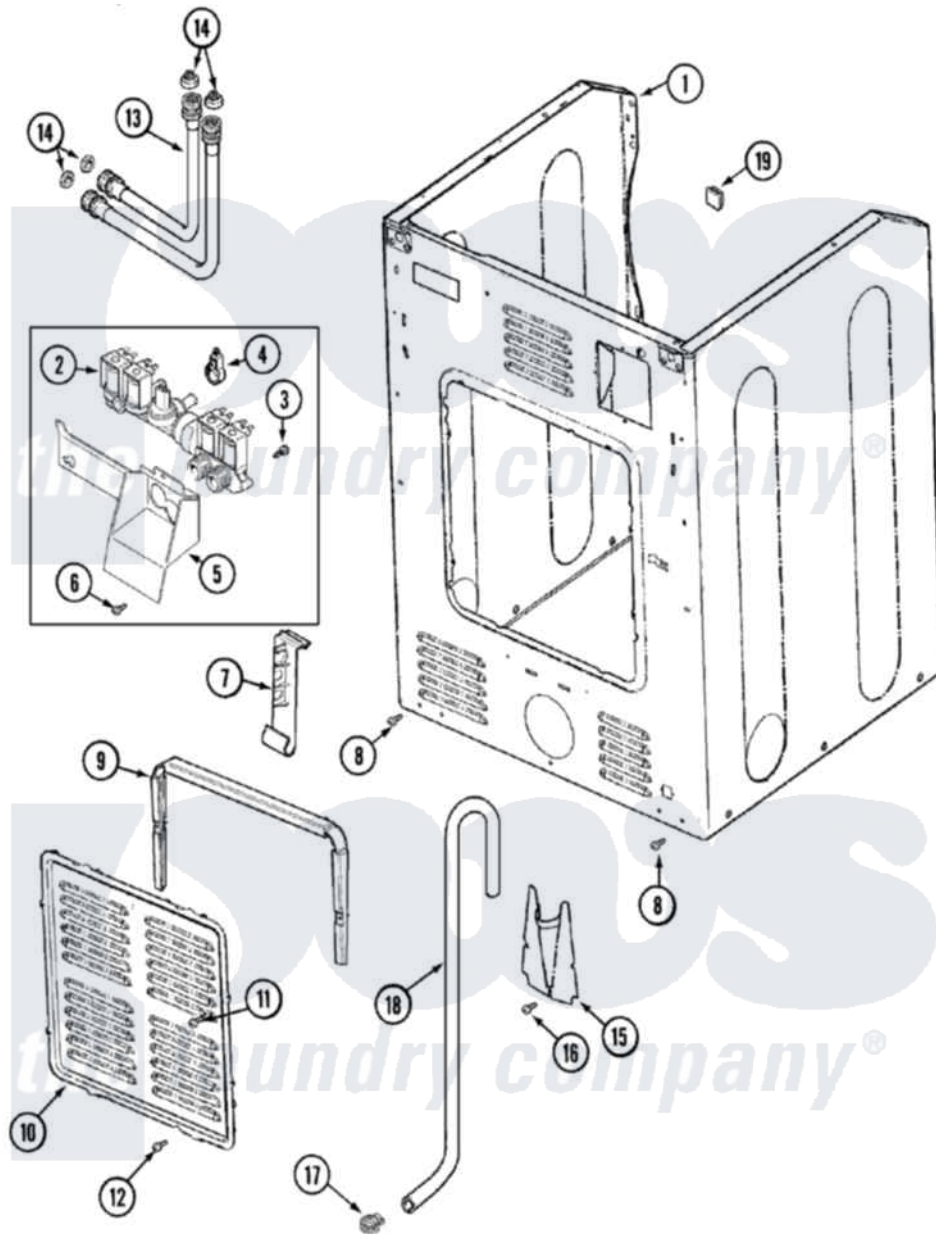

Maytag MHW2000AWW 05 - CABINET-REAR (WASHER)

Maytag Residential Maytag MHW2000AWW Stacked Washer and Dryer Parts Parts Diagram 05 - CABINET-REAR (WASHER)

Click on the part number to view part

Item	Original Part Number	Replaced By	Status	Part Description
1	22002245	22003639		Cabinet Assembly
"	22003582		Not Available	CABINET, ASSY. (WHT-AS PK)
"	22003367	22004095		Hinge, Plastic
"	22001995			Screw Note: Screw, Tumbler Front And Shroud
"	22002548	22003639		Cabinet Assembly
2	22002437			Valve, Water
3	22002436			Screw, Water Valve Bracket
4	205161	489503		Clamp
5	33002212			Bracket, Water Valve
6	22001996	3370225		Screw
7	33002213			Rack, Hose
8	22001995			Screw Note: Screw, Tumbler Front And Shroud
9	22002022			Spacer, Access Panel
10	22002092			Panel, Access

11	22002295	67006908	Screw, Ice Rack
12	22001996	3370225	Screw
13	33002214	202860	Inlet Hose Assembly
14	Y013783		Washer, Inlet Hose
"	22002960		Strainer, Washer Inlet
15	22002093	22002704	Cover, Drain Hose
16	22001995		Screw Note: Screw, Tumbler Front And Shroud
17	22001984	285655	Clamp, Hose
18	22002085	12001807	Drain Hose Kit
"	22002891	12001807	Drain Hose Kit
"	22002892		Retainer, Drain Hose
"	22002893	8539404	Tie-Wire
"	12001659	12001807	Drain Hose Kit
19	215950		(UPPER CABINET)