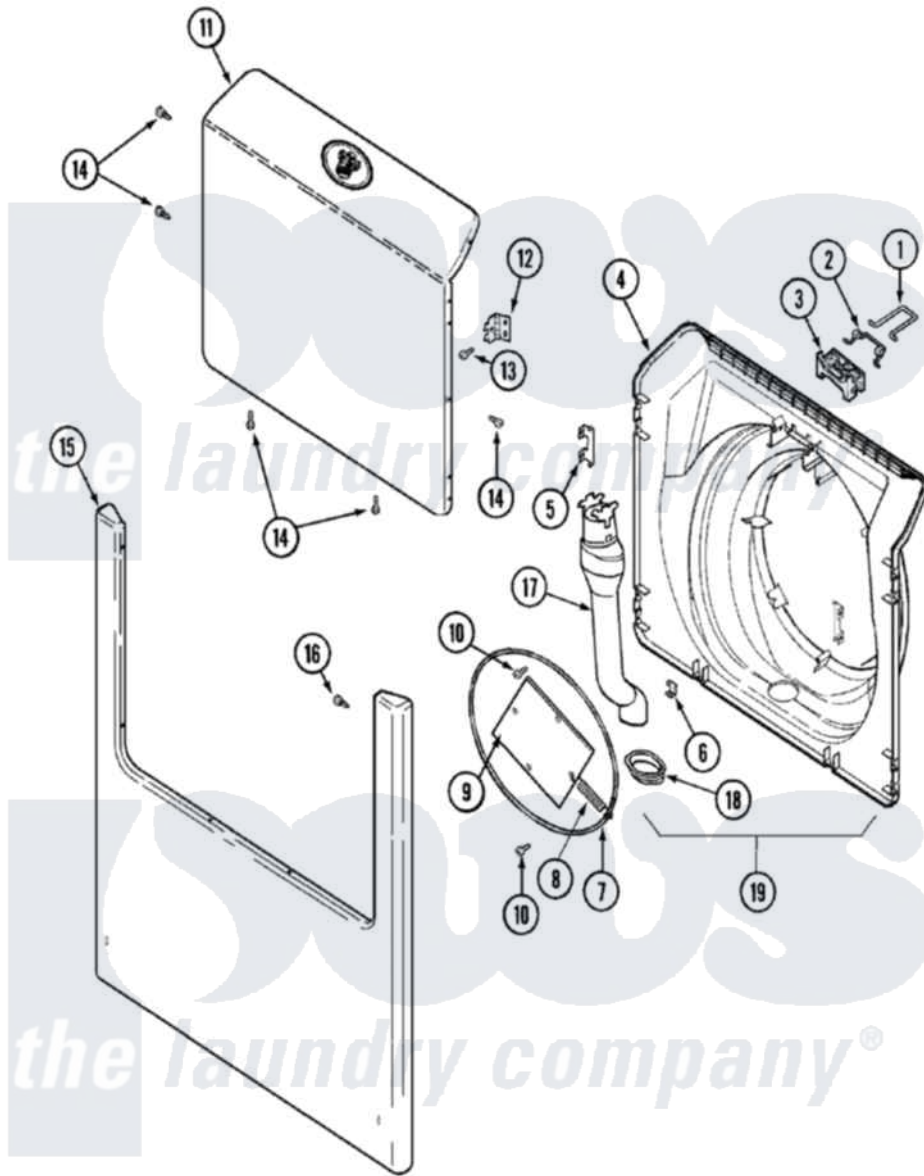

Maytag MHW2000AWW 08 - DOOR & FRONT PANEL (WASHER)

Maytag Residential Maytag MHW2000AWW Stacked Washer and Dryer Parts Parts Diagram 08 - DOOR & FRONT PANEL (WASHER)

[Click on the part number to view part](#)

Item	Original Part Number	Replaced By	Status	Part Description
1	22002002	22003222		Hoop, Lock
2	22002003			Spring, Latch
3	22002168			Support, Lock Hoop
4	22003076	22003083		Liner, Door Assembly W/Vent
"	22002539	22003083		Liner, Door Assembly W/Vent
"	33002210	22003083		Liner, Door Assembly W/Vent
5	22002038			Clip, Door
6	22002039			Clip, Door
7	22002104			Frame, Wire
8	22002356			Spring, Plate
9	22002094			Frame, Wire
10	22002007			Screw, Wire Frame
11	22002260			Panel, Door
12	22002000	22002798		Hinge, Door
13	22002062	98006631		Screw
14	22002063			Screw No.8-18AB Wafer Head

15	22002241	22002836	Panel, Front
16	22002244		Clip, Grounding
"	22002012		Screw, Hinge Note: Screw, Hinge Bracket
17	22002990	22003850	Vent Tube Assembly
18	22003075		Grommet, Vent Tube
19	22003083		Liner, Door Assembly W/Vent