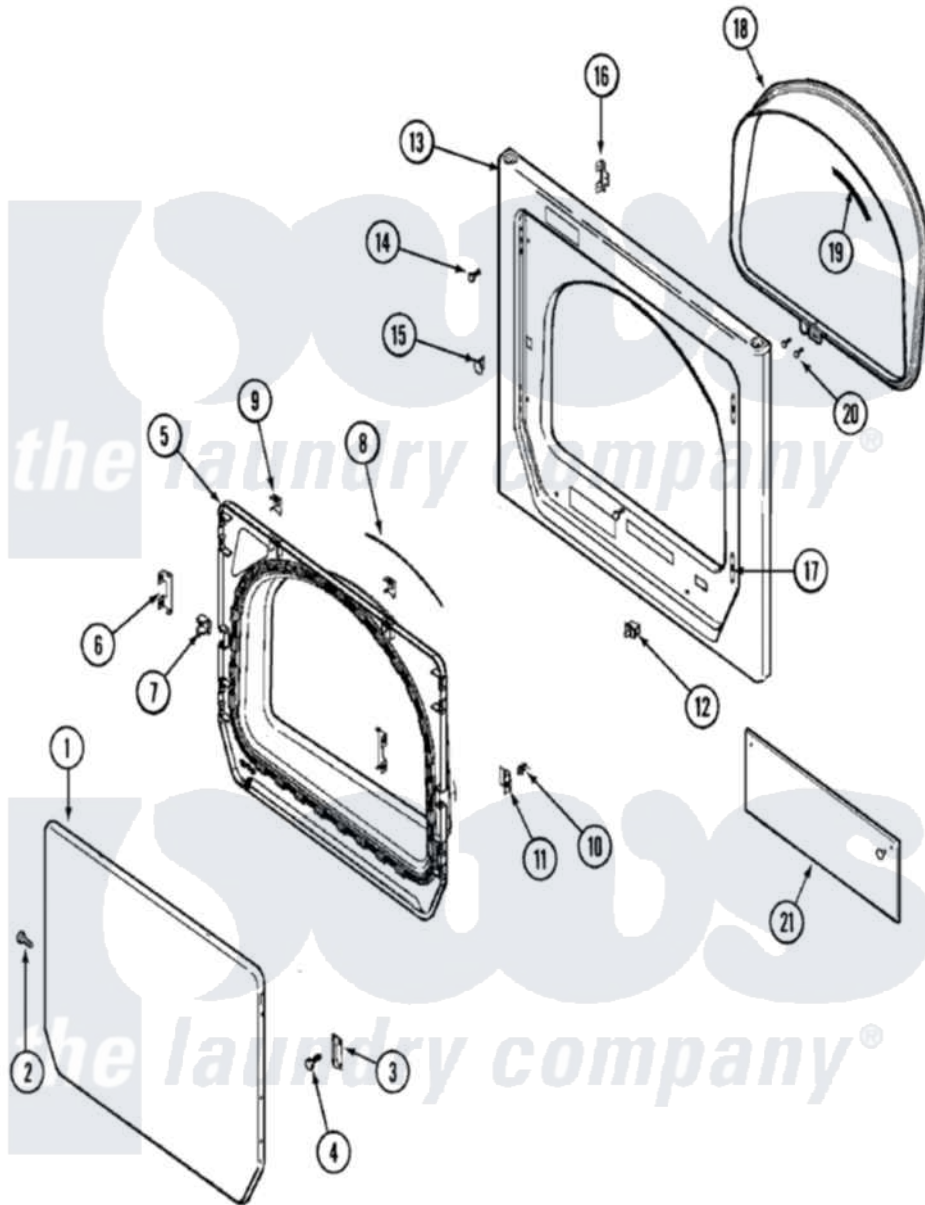

Maytag MHW2000AWW 09 - DOOR (DRYER)

Maytag [Residential Maytag MHW2000AWW Stacked Washer and Dryer Parts](#) Parts Diagram 09 - DOOR (DRYER)
 Click on the part number to view part

Item	Original Part Number	Replaced By	Status	Part Description
1	33002079	33002128		Panel- Out
2	22002063			Screw No.8-18AB Wafer Head
3	33002017			Hinge, Door
4	22002062	98006631		Screw
5	22002520			Door, Inner
6	22002038			Clip, Door
7	33002111	33001763		Plug, Inner Door
8	33002094			Seal, Door
9	22002039			Clip, Door
10	33001761			Strike, Door
11	33002110	33001793		Bracket, Strike
12	33001508	W10169313		Switch-Dor
13	33002051		Not Available	SCREW, FRONT PANEL
"	33002081			Panel, Front
14	33001486	98008544		Screw
15	33001791	306436		Door Latch Kit--W

16	33002025	Twin Speednut
17	33001175	Cover, Hinge Hole
18	33002026	Extension, Tumbler Front
19	33001767	Seal, Shroud
20	33001855	33002917 Screw, No.10-16
21	22002521	Shield, Control Panel
"	33002048	Fastener, Push