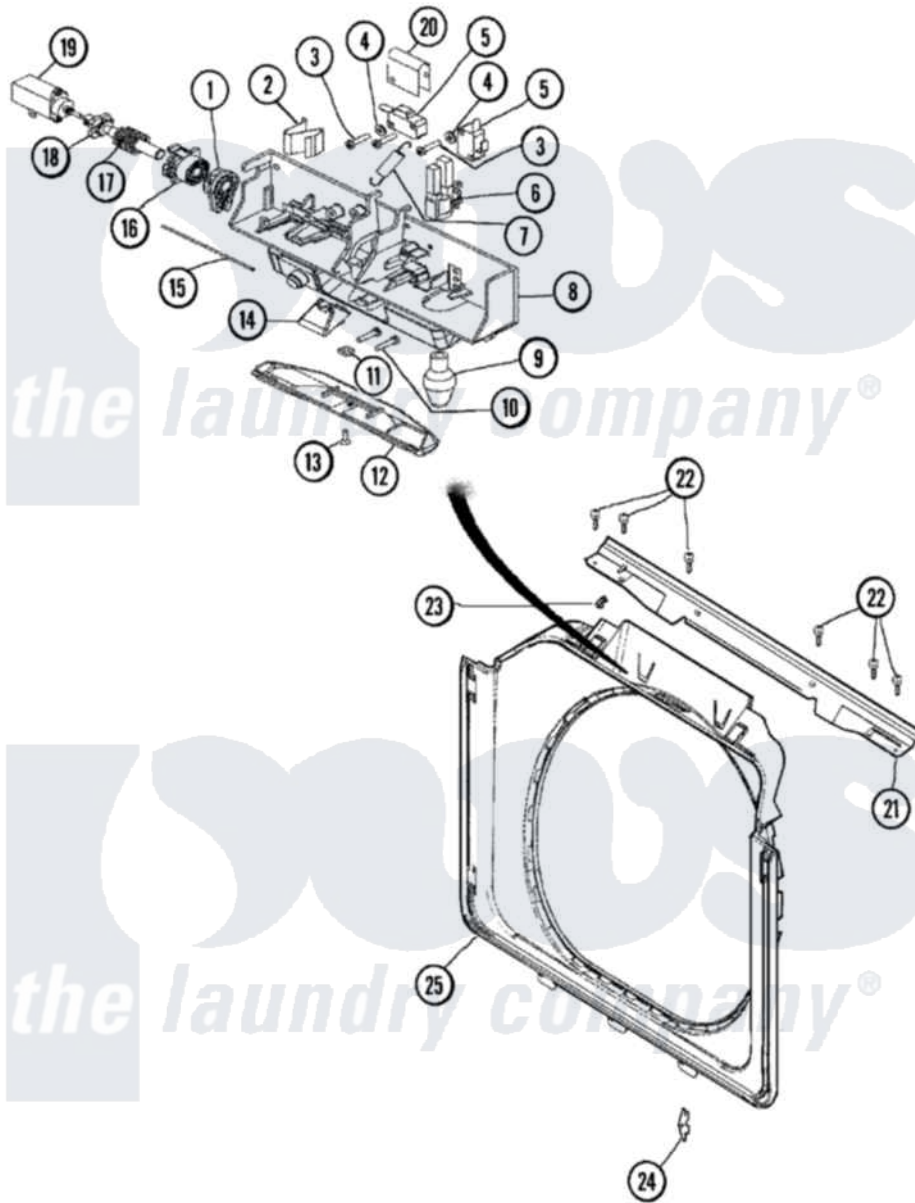

Maytag MHW2000AWW 10 - DOOR SHROUD & DOOR LATCH ASSEMBLY (WASH)

Maytag [Residential Maytag MHW2000AWW Stacked Washer and Dryer Parts](#) Parts Diagram 10 - DOOR SHROUD & DOOR LATCH ASSEMBLY (WASH)
 Click on the part number to view part

Item	Original Part Number	Replaced By	Status	Part Description
1	22003716			Rotating Gear, Latch
2	22003717			Spring, Latch
3	22001352			Screw, Check Switch
4	22002165			Washer, Door Lock Switch
5	22002162			Switch, Door Lock Spin Enable
6	22002433			Bulb Holder Assembly
7	22002158			Spring, Gear Return
8	22003067			Switch Holder Assembly
9	22002263			Lamp
10	22003719			Screw, Latch
11	22003720			Nut, Latch
12	22002434			Cover, Bulb
13	22002435	241877		Screw
14	22003055			Ramp, Door Hoop
15	22002164			Cable, Door

16	22003715		Sliding Gear, Latch
17	22003721		Spring, Axle / Latch
18	22003718		Axle, Latch
19	22002119		Motor, Wax
20	22004256		Shield
21	33002202	33002477	Support, Door Lock
22	22001995		Screw Note: Screw, Tumbler Front And Shroud
23	22002014		Clip, Harness To Support
24	22002095	12001994	Cover
25	22002506		Shroud And Dispenser Hose