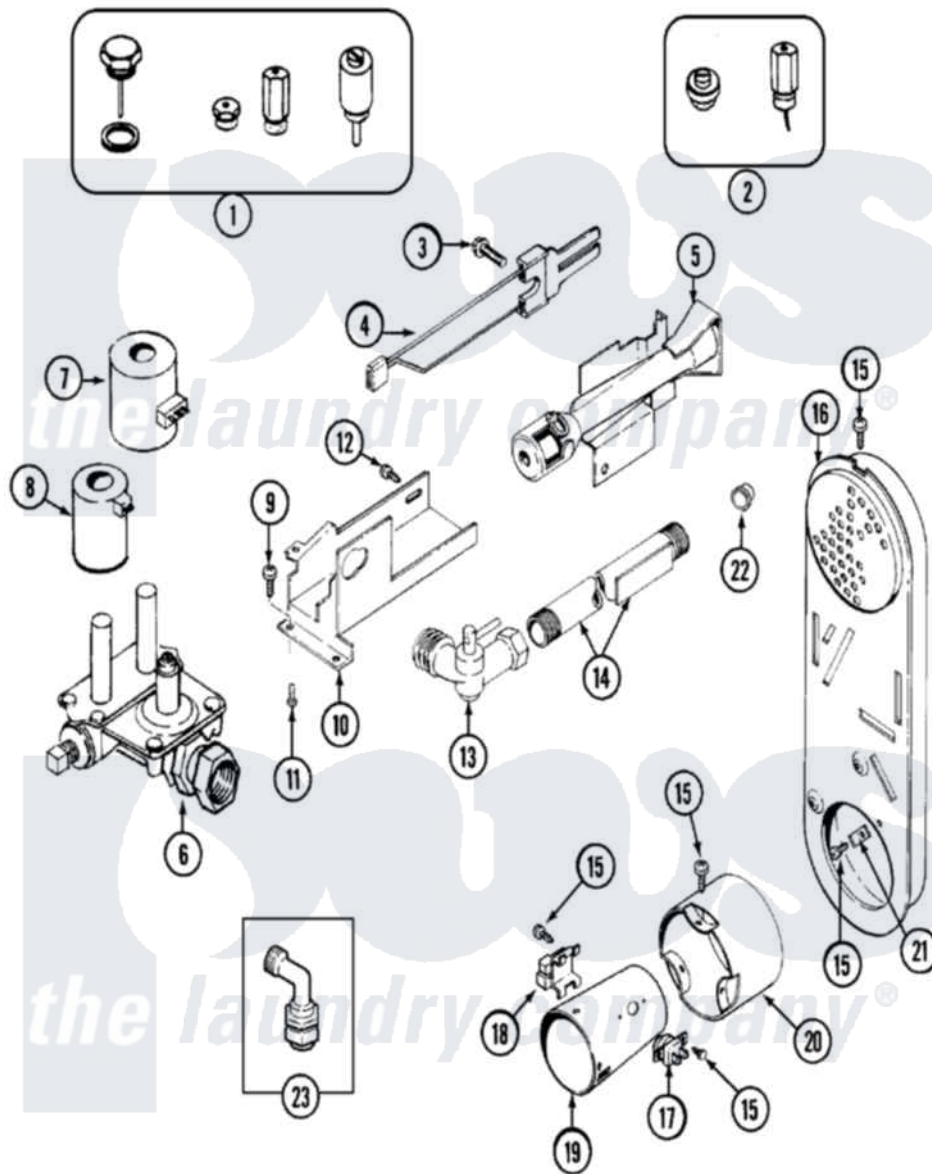

Maytag MHW2000AWW 11 - GAS VALVE (DRYER)

Maytag Residential Maytag MHW2000AWW Stacked Washer and Dryer Parts Parts Diagram 11 - GAS VALVE (DRYER)
 Click on the part number to view part

Item	Original Part Number	Replaced By	Status	Part Description
2	306204	33002924		Gas Conv K
3	304971			Screw Note: Screw, Igniter
4	304970	4391996		Ignitor
5	33001247	33002793		Burner Assembly
6	306176			Valve, Gas
"	33002056		Not Available	PLUG, HOLE (UPR)
7	306106			Coil, Holding And Booster--W
8	306105	694540		Coil, 60 Hz
9	Y313561			Screw---NA
10	33002055			Bracket, Gas Valve---NA
11	314082	90767		Screw, 8A X 3/8 HeX Washer Head Tapping
12	22001995			Screw Note: Screw, Tumbler Front And Shroud
13	306086			Angle Shut Off For Gas Valve
14	33002220			Pipe And Bracket Assembly
15	211204	90767		Screw, 8A X 3/8 HeX Washer

15	211294	30707	Head Tapping
16	33001810	Not Available	DUCT ASSY., INLET (GAS) NOTE: INLET DUCT ASSEMBLY
17	303395		Thermostat, Hi-Limit
18	Y303377	338906	Radiant, Sensor
19	33001835		Cone Assembly, Combustion
20	Y303841		Cone, Extension
21	Y312890		Retainer, Heater Chamber
22	33001693		Cap, Gas Pipe
23	33002236		Angle Connector Assembly