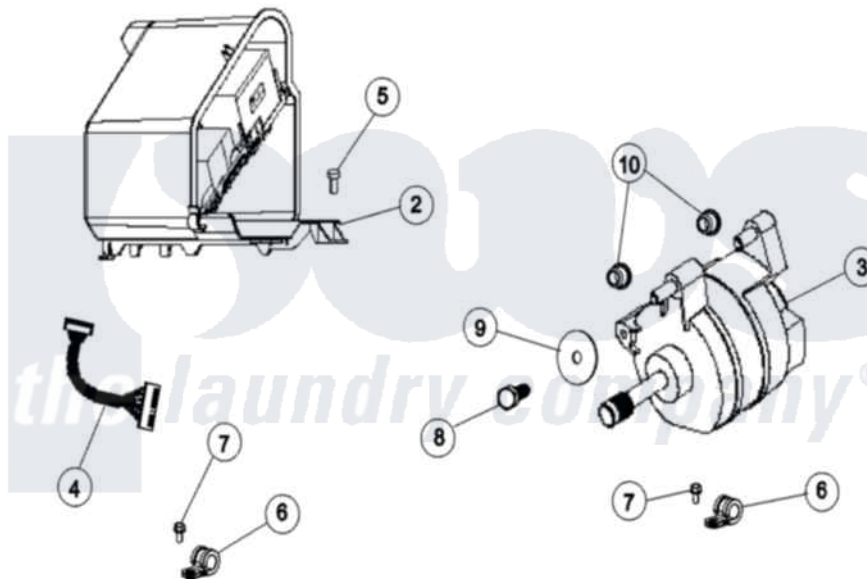

# Maytag MHW2000AWW 13 - MOTOR & MOTOR CONTROL

1 USE FOR ITEM 2 PRIOR TO SERIES 88

ITEM 1 - KIT CONTAINS:

Maytag Residential Maytag MHW2000AWW Stacked Washer and Dryer Parts Parts Diagram 13 - MOTOR & MOTOR CONTROL

Click on the part number to view part

Item	Original Part Number	Replaced By	Status	Part Description
1	<a href="#">12002039</a>			Neptune Motor Conversion Kit
2	<a href="#">22004046</a>			Control Assembly, Motor
3	<a href="#">22003856</a>			Motor, Variable Speed
4	<a href="#">22002471</a>			Wire Harness, Motor Control
5	212276	<a href="#">W10116760</a>		Screw
6	22002173	<a href="#">22002014</a>		Clip, Harness To Support
7	Y310632	<a href="#">1163839</a>		Screw
8	22002058	<a href="#">22003599</a>		Bolt- Moto
9	<a href="#">22002320</a>			Washer, Belt Tension Bolt
10	22002082	<a href="#">22003329</a>		Isolator, Motor