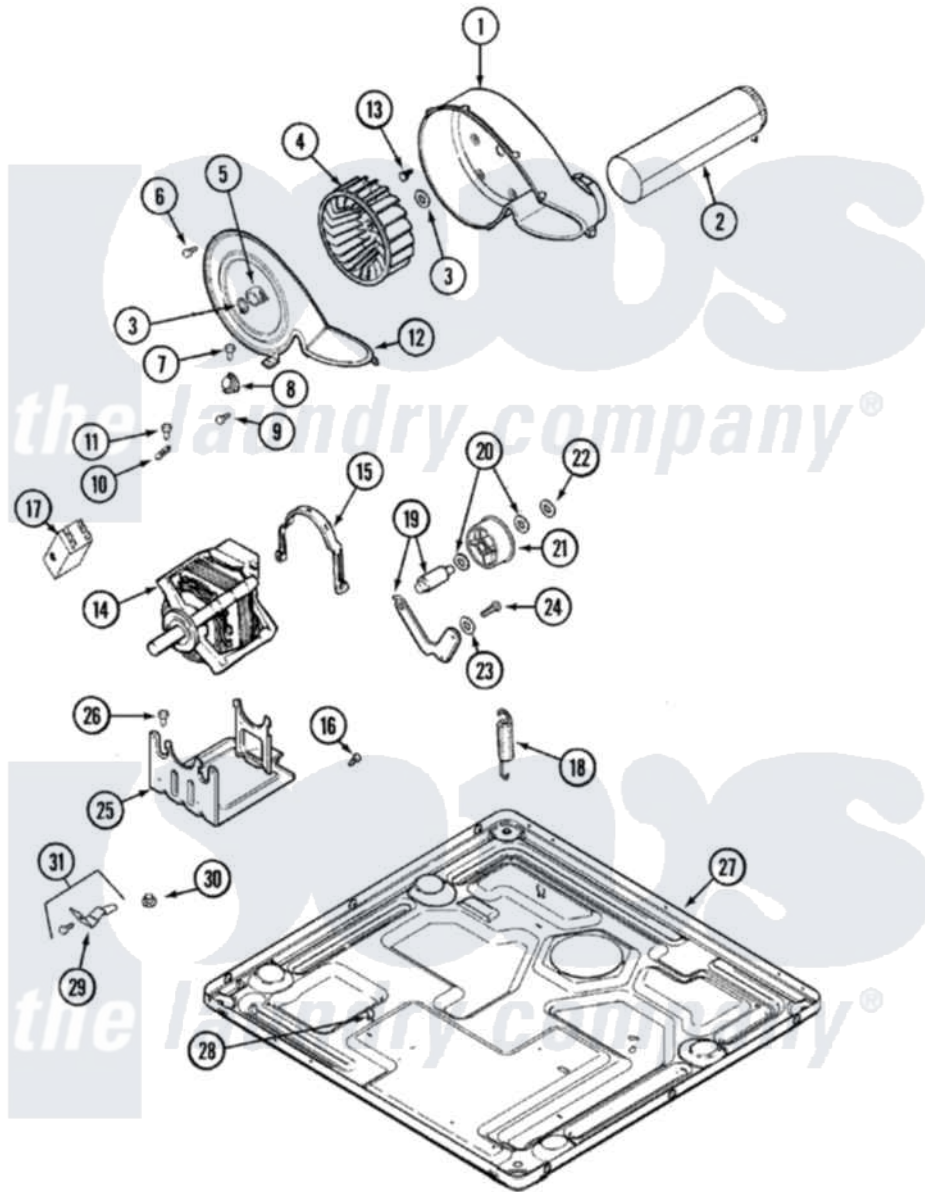

# Maytag MHW2000AWW 14 - MOTOR DRIVE (DRYER)

Maytag Residential Maytag MHW2000AWW Stacked Washer and Dryer Parts Parts Diagram 14 - MOTOR DRIVE (DRYER)

[Click on the part number to view part](#)

Item	Original Part Number	Replaced By	Status	Part Description
1	<a href="#">33001789</a>			Housing, Blower
2	<a href="#">22001995</a>			Screw Note: Screw, Tumbler Front And Shroud
"	<a href="#">33002321</a>			Seal, Exhaust
"	<a href="#">33002185</a>			Duct Assembly, Exhaust
3	410233	<a href="#">9703438</a>		Ring-Retrn
4	<a href="#">33001790</a>			Wheel, Blower
5	<a href="#">312967</a>			Clamp, Blower Housing
6	33001855	<a href="#">33002917</a>		Screw, No.10-16
7	<a href="#">Y313561</a>			Screw---NA
9	22001996	<a href="#">3370225</a>		Screw
10	<a href="#">33001762</a>			Fuse, Thermal
11	22001996	<a href="#">3370225</a>		Screw
12	<a href="#">33001873</a>			Cover, Blower Housing---NA
13	314818	<a href="#">1163839</a>		Screw
14	33001853	<a href="#">33002478</a>		Motor