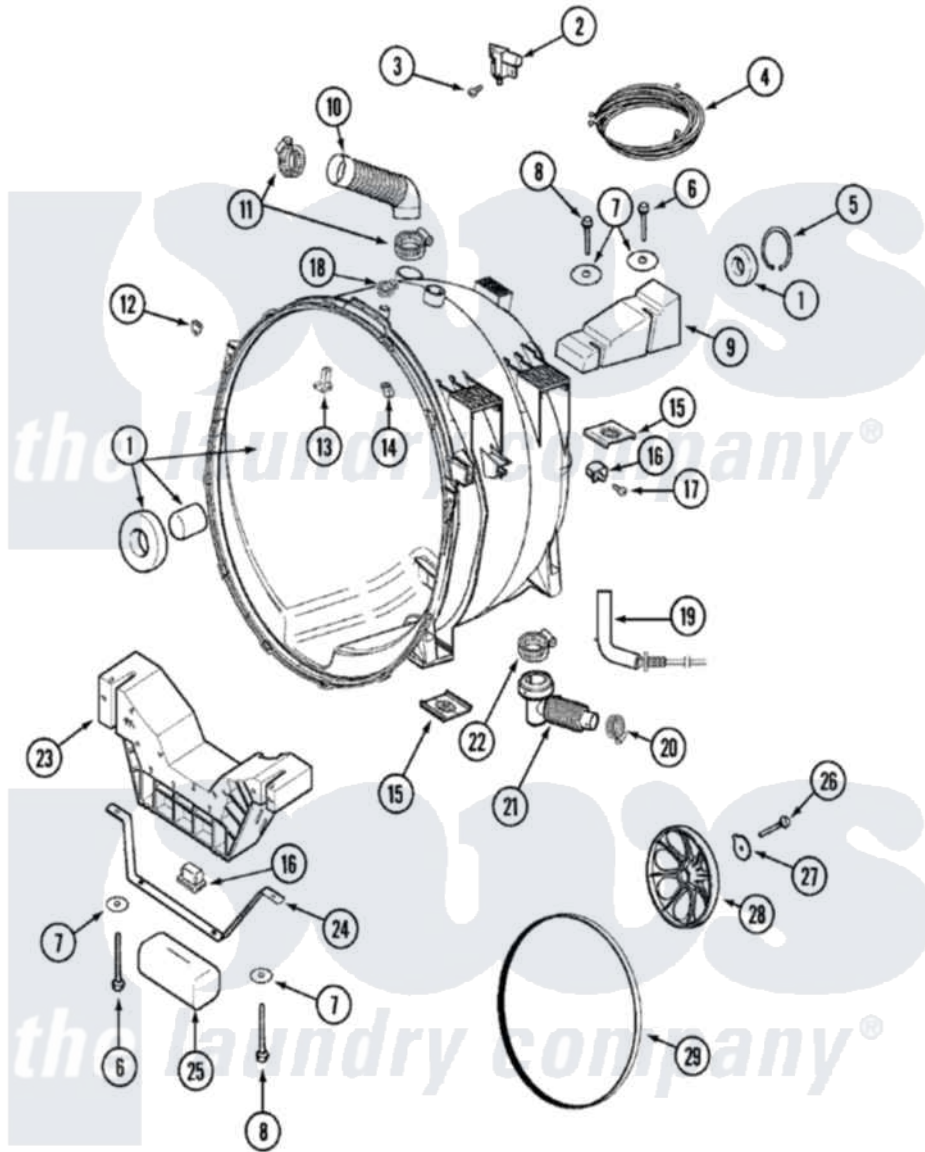

Maytag MHW2000AWW 15 - OUTER TUB (WASHER)

Maytag Residential Maytag MHW2000AWW Stacked Washer and Dryer Parts Parts Diagram 15 - OUTER TUB (WASHER)

[Click on the part number to view part](#)

Item	Original Part Number	Replaced By	Status	Part Description
1	22002006			Clip, Unbalance Switch Harness
"	22002154	22004465		Outer Tub Assembly, As Pack
2	22002045	22003302		Switch, Internal Unbalance
3	22002300	9740848		Screw, Mixing Valve Mounting
4	33002216	12001798		Kit-Harnes
5	22001981		Not Available	RING, RETAINING
6	22001991	22003615		Bolt, Double Sems 5-3/8
7	22002067		Not Available	WASHER, COUNTER BALANCE
8	22002056	22003616		Bolt, Double Sems 3-3/8
9	22002102			Weight, Counter Balance
10	22002083			Hose, Injector
11	22002052	616099		Clamp
12	22002103			Clip, U
13	22002004	22004310		Water Deflector

"	22002959	22004310	Water Deflector
14	22002061	910187	Screw
"	22002006		Clip, Unbalance Switch Harness
15	22002065		Nut, Counter Balance
16	22002044		Switch, Tub Displacement
17	22002061	910187	Screw
18	202515	596669	Clamp, Manifold
19	22002483		Hose, Air Dome
20	22001984	285655	Clamp, Hose
21	22002081	22003262	Hose, Tub To Pump Outlet
22	22002053	696392	Hose Clamp
23	22002006		Clip, Unbalance Switch Harness
"	22002579	Not Available	WEIGHT ASSEMBLY (FRT)
24	22002008		Strap
25	22002011	Not Available	CUSHION
26	22002057	22003937	Screw, Retaining Bolt
27	22002055	22003936	Washer
28	22001998	22002315	Pulley, Spinner
29	12001435	12001788	Kit, Belt And Isolator--W