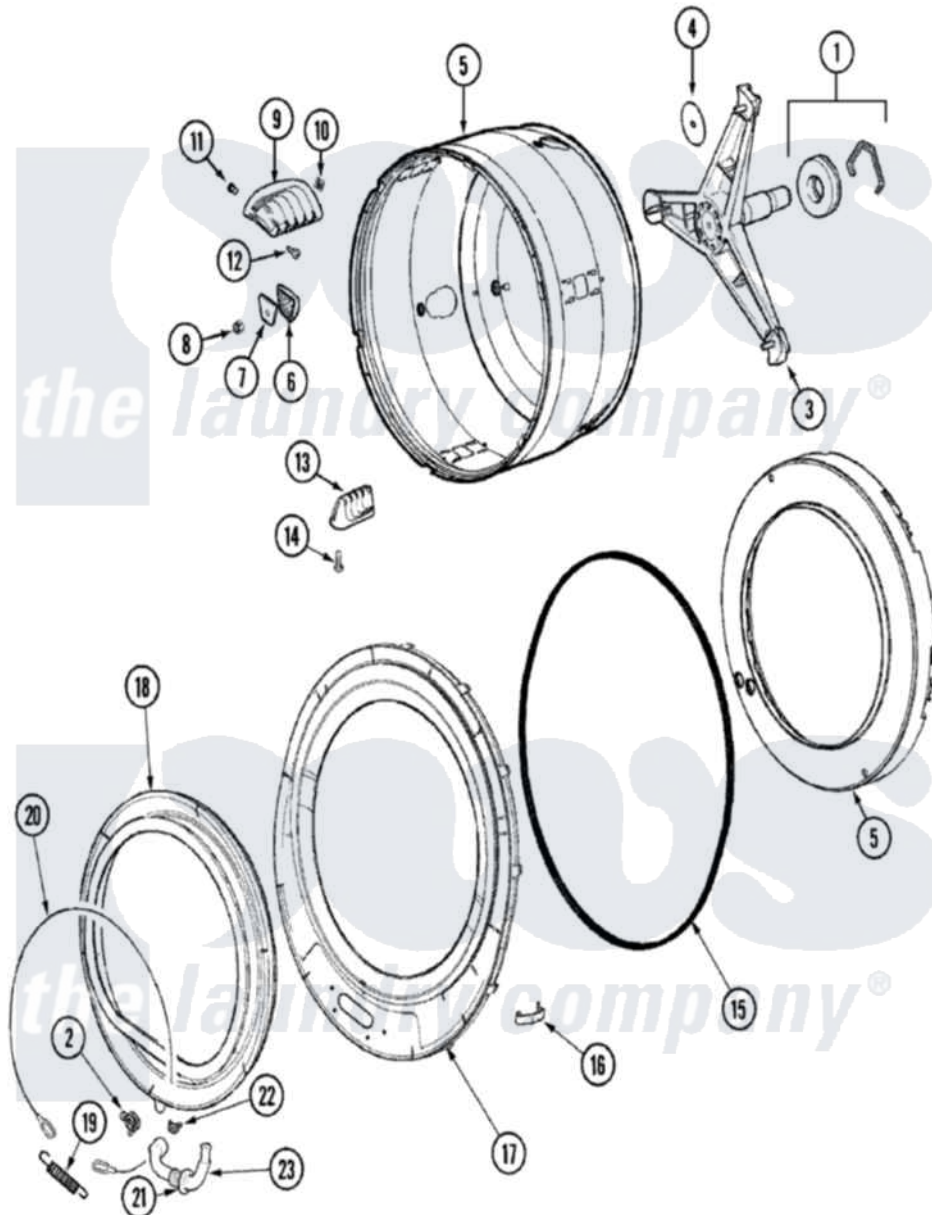

# Maytag MHW2000AWW 16 - SPINNER ASSEMBLY & OUTER TUB COVER(WASH)

Maytag [Residential Maytag MHW2000AWW Stacked Washer and Dryer Parts](#) Parts Diagram 16 - SPINNER ASSEMBLY & OUTER TUB COVER(WASH)  
 Click on the part number to view part

Item	Original Part Number	Replaced By	Status	Part Description
1	<a href="#">22002399</a>			Shaft Seal Sleeve
"	22002398	<a href="#">12002022</a>		Lip Seal Kit
2	22003073	<a href="#">596669</a>		Clamp, Manifold
3	<a href="#">22002123</a>			Tube, Molykote
"	22001994	<a href="#">W10181639</a>		Support
"	22002897	<a href="#">W10181639</a>		Support
4	<a href="#">22002023</a>			Washer, Plastic
5	22002115	<a href="#">6-2717080</a>		Spinner As
6	<a href="#">22002482</a>			Washer, Profile
7	<a href="#">22002020</a>			Washer, Spinner Support
8	22002122	<a href="#">2207454</a>		Nut, Hex
9	<a href="#">22001985</a>			Baffle, Drip
10	<a href="#">22002009</a>			Grommet, Baffle
11	<a href="#">22001999</a>			Grommet, Baffle
12	22002325	<a href="#">22003556</a>		Screw, Baffle

13	<a href="#">22001986</a>	Baffle, Drip	
14	<a href="#">22002059</a>	Screw, Baffle	
15	<a href="#">22002077</a>	Seal, Tub Cover	
16	<a href="#">22002050</a>	Clip, Tub To Cover	
17	33002217	<a href="#">22003212</a>	Cover, Tub --W
18	22001978	<a href="#">12002533</a>	Boot Kit
19	<a href="#">22002099</a>	Spring, Tub	
20	22002105	<a href="#">22002327</a>	Wire, Boot Clamp
21	<a href="#">22003074</a>	Guard, Hose	
22	22003072	CLAMP, HOSE DOUBLE WIRE	
23	22003071	<a href="#">22004477</a>	Drain Hose, Door Boot