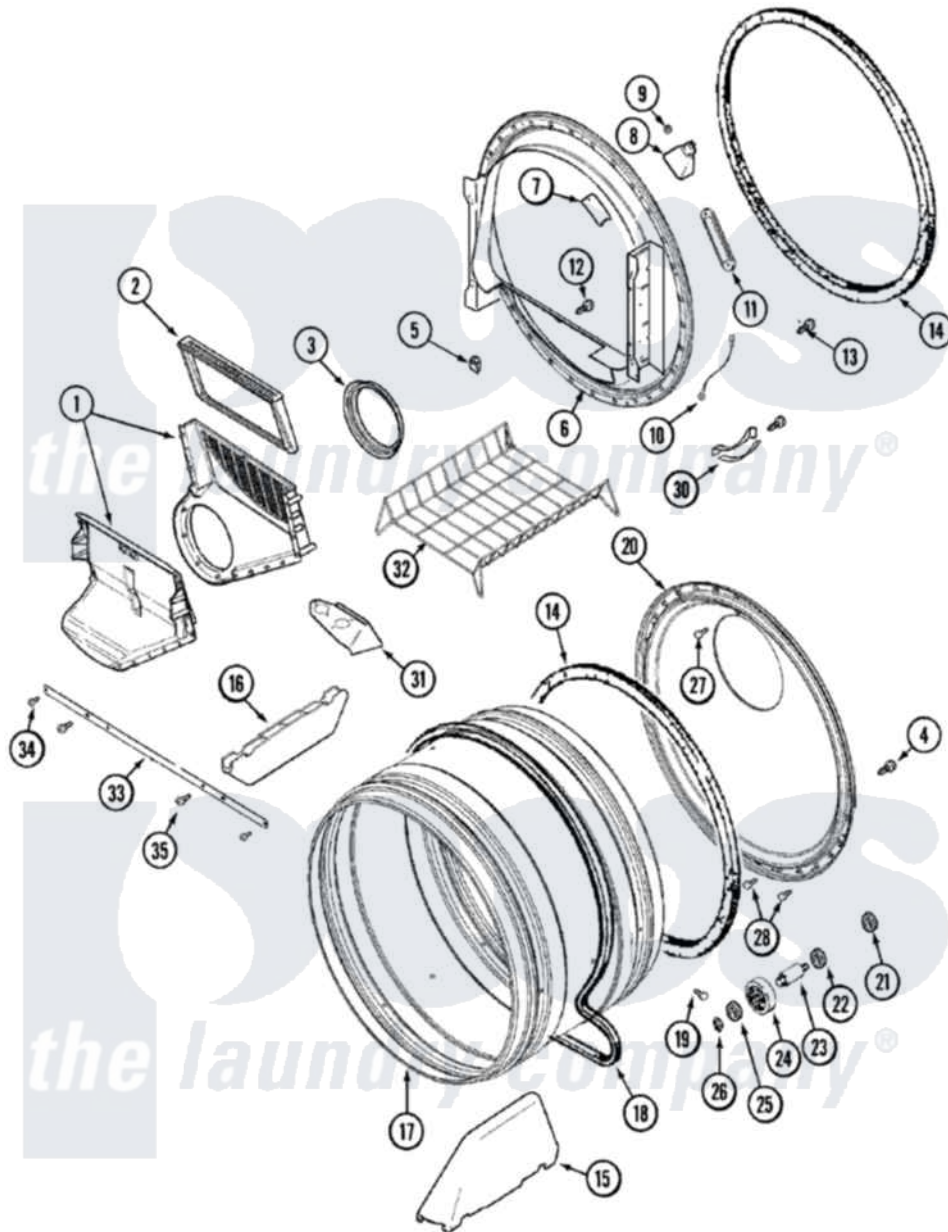

# Maytag MHW2000AWW 17 - TUMBLER

Maytag Residential Maytag MHW2000AWW Stacked Washer and Dryer Parts Parts Diagram 17 - TUMBLER  
 Click on the part number to view part

Item	Original Part Number	Replaced By	Status	Part Description
1	33002228		Not Available	LABEL, POWER CORD WARNING
"	<a href="#">33001799</a>			Outlet Duct Assembly Note: Outlet Duct Assembly
2	<a href="#">33001808</a>			Filter, Lint
3	33001758	<a href="#">33002560</a>		Seal, Blower
4	<a href="#">33002190</a>			SCrew, C BraCe, BraCket, Cabinet
5	<a href="#">Y310376</a>			Clip, Door Switch Harness
6	<a href="#">33001868</a>			Front, Tumbler Front W/Sensor Note: Front, Tumbler
7	<a href="#">33001869</a>			Lens, Drum Light
"	<a href="#">33001871</a>			Screw Note: Screw, Drum Light
8	33001870		Not Available	HOLDER, LAMP (W/HOUSING) NOTE: LAMP (W/HOUSING & HOLDER)
"	<a href="#">22002263</a>			Lamp
9	<a href="#">214872</a>			Palnut, End Cap Note: Nut,