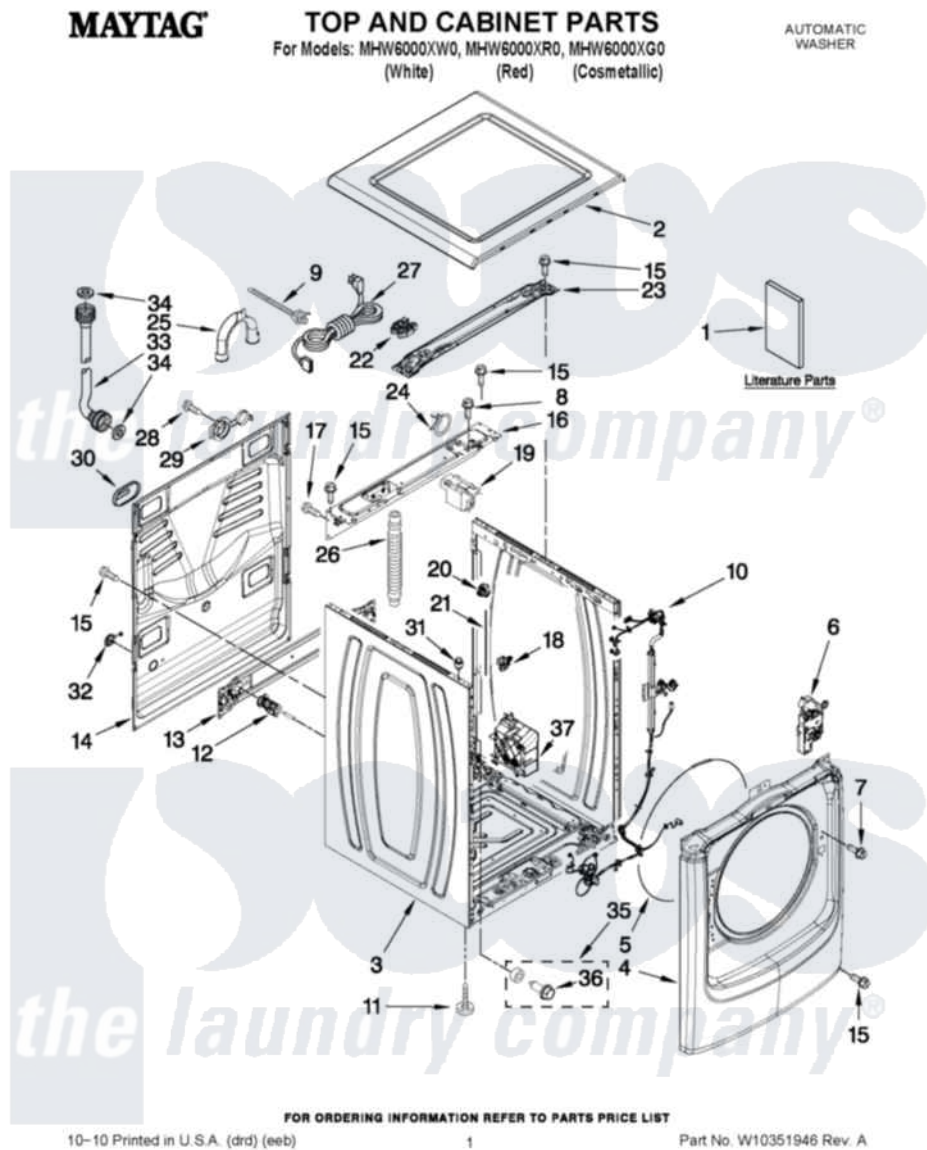

Maytag MHW6000XG0 01 - TOP AND CABINET PARTS

Maytag Residential Maytag MHW6000XG0 Washer Parts Parts Diagram 01 - TOP AND CABINET PARTS
 Click on the part number to view part

Item	Original Part Number	Replaced By	Status	Part Description
1	W10254447		Not Available	INSTALLATION INSTRUCTIONS (ENGLISH/FRENCH)
"	W10254445		Not Available	USE & CARE GUIDE
"	W10254474		Not Available	TECH SHEET
"	W10254439		Not Available	ENERGY GUIDE
2	W10208373			Top
"	W10337799			Top
"	W10304145			Top
3	W10237487	W10441110		Cabinet
"	W10337793			Cabinet
"	W10301048			Cabinet
4	W10208182			Panel, Front
"	W10337797			Panel, Front
"	W10301079			Panel, Front
5	W10237503			Retainer, Bellow To Front Panel

6	W10306374		Lock, Door
7	8540282	8181661	Screw, Actuator
8	8540329		Screw, 8-18 X 7/16
9	W10339879		Tie, Cable
10	W10271986		Harness, Wiring
11	8563585		Leveling Foot And Nut
12	W10271590	W10498442	Bolt
13	W10237498		Brace, Transport
14	W10237492		Panel, Rear
15	W10142290		Screw, 8-18 X 5/16
16	W10237495		Brace, Rear
17	W10305097		Screw, M4. 1-1.8 X 57
18	W10181028		Clip, Pressure Switch Hose
19	W10326464		Filter, Interference
20	W10304342		Switch, Pressure
21	W10251962		Hose, Pressure Switch
22	W10245452		Retainer, Spring
23	W10237490		Brace, Top
24	356138		Clamp, Hose
25	W10280024		U-Bend, Drain Hose
26	W10267638		Hose, Drain
27	W10326100	W10434975	Cord, Power
28	3351614		Screw, Gearcase Cover Mounting
29	W10275820		Cover, Power Cord- Transport
30	8182700	8540268	Cover, Transport
31	W10208380		Screw, Bush Assembly
32	W10304004		Cover, Power Cord
33	W10194208	89503	Hose-Inlet
"	8571378	89503	Hose-Inlet
34	W10242307	16123	Washer Inlet-Hose Miscellaneous Parts Must be Ordered Separately.
35	W10298211		Stud Assembly, Front Panel
36	W10323182		Spacer, Front Panel
37	W10245123	W10374126	Motor Control Unit