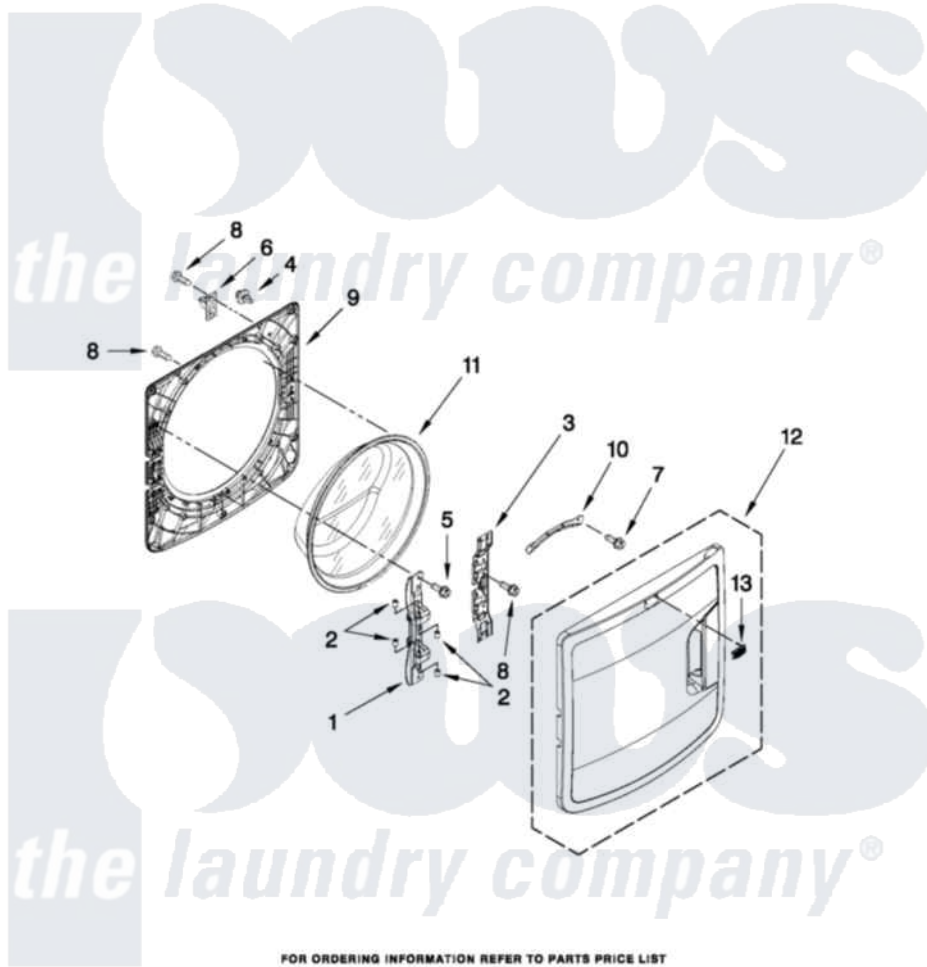

Maytag MHW6000XG0 02 - DOOR PARTS

DOOR PARTS

For Models: MHW6000XW0, MHW6000XR0, MHW6000XG0
(White) (Red) (Cosmetallic)

W10351946

3

FOR ORDERING INFORMATION REFER TO PARTS PRICE LIST

Maytag [Residential Maytag MHW6000XG0 Washer Parts](#) Parts Diagram 02 - DOOR PARTS

[Click on the part number to view part](#)

Item	Original Part Number	Replaced By	Status	Part Description
1	W10208415			Hinge Base
2	W10208398			Cap, Hinge
3	W10312805			Plate, Hinge Retainer
4	8572266			Bumper, Door
5	W10288126			Screw, 10-32 X 1/2
6	W10003390	W10217552		Hook, Door
7	8540513	8182214		Screw
8	8534022			Screw, 8-18 X 1/16
9	W10272396			Frame, Door Back Support
10	W10003440	W10295703		Clamp, Glass
11	W10208263			Glass, Door
12	W10272401			Door, Outer Assembly
13	W10316087			Badge Assembly