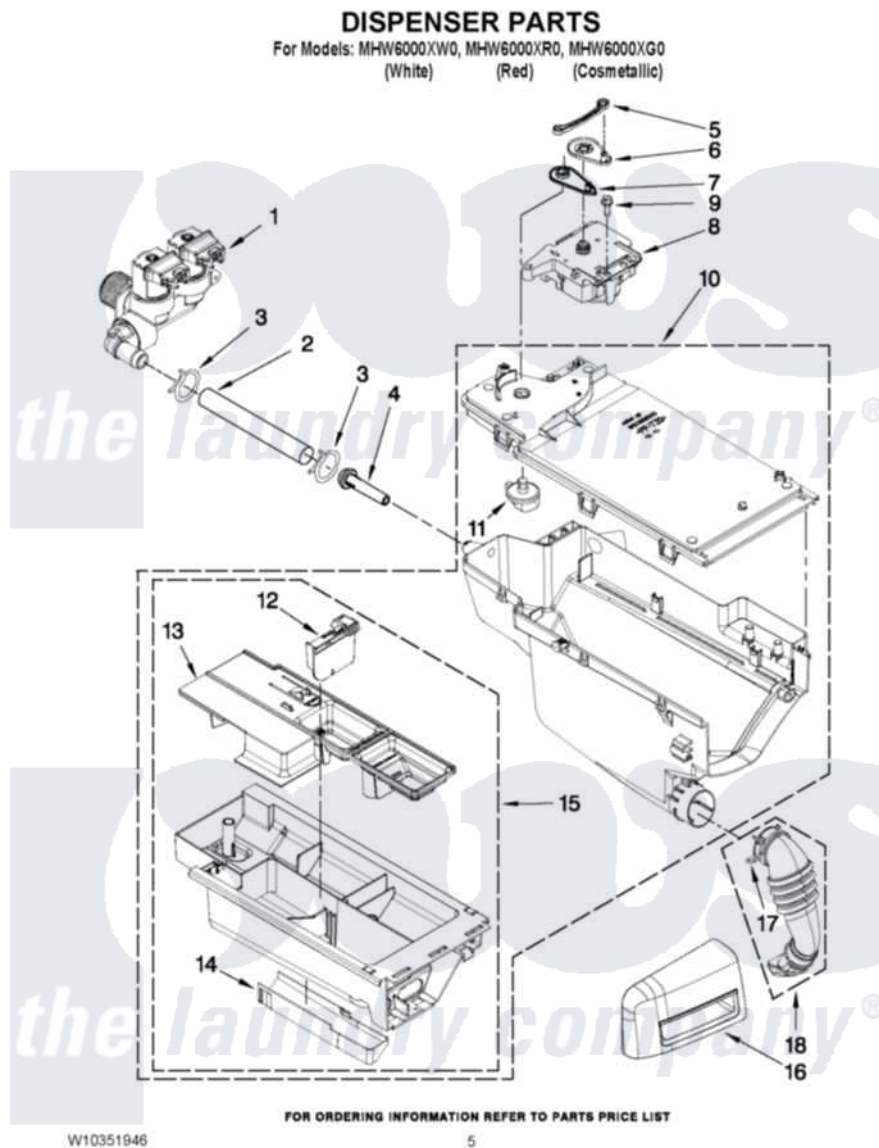

Maytag MHW6000XG0 04 - DISPENSER PARTS

Maytag Residential Maytag MHW6000XG0 Washer Parts Parts Diagram 04 - DISPENSER PARTS
Click on the part number to view part

Item	Original Part Number	Replaced By	Status	Part Description
1	W10289387			Valve, Water Inlet
2	W10239952			Hose, Inlet Valve To Dispenser
3	370450	596669		Clamp, Manifold
4	8183181			Nozzle, Inlet
5	8183183			Lever, Water Distribution
6	W10003190	8183184		Cam, Actuator
7	W10183517			Lever, Water Distribution
8	W10163975	W10352973		Actuator
9	8540282	8181661		Screw, Actuator
10	W10259003			Housing, Dispenser Assembly
11	W10003110	8181712		Nozzle, Distribution
12	W10015200	W10121596		Separator, With Selection Slider
13	W10289432			Siphon, Bleach/Softener
14	W10003140	8183179		Cover, Detergent Drawer
15	W10256686			Drawer, Detergent

16	W10281852	Handle, Dispenser Drawer
"	W10316371	Handle, Dispenser Drawer
"	W10315748	Handle, Dispenser Drawer
17	W10239910	Clamp, Hose
18	W10239966	Hose, Dispenser To Bellow