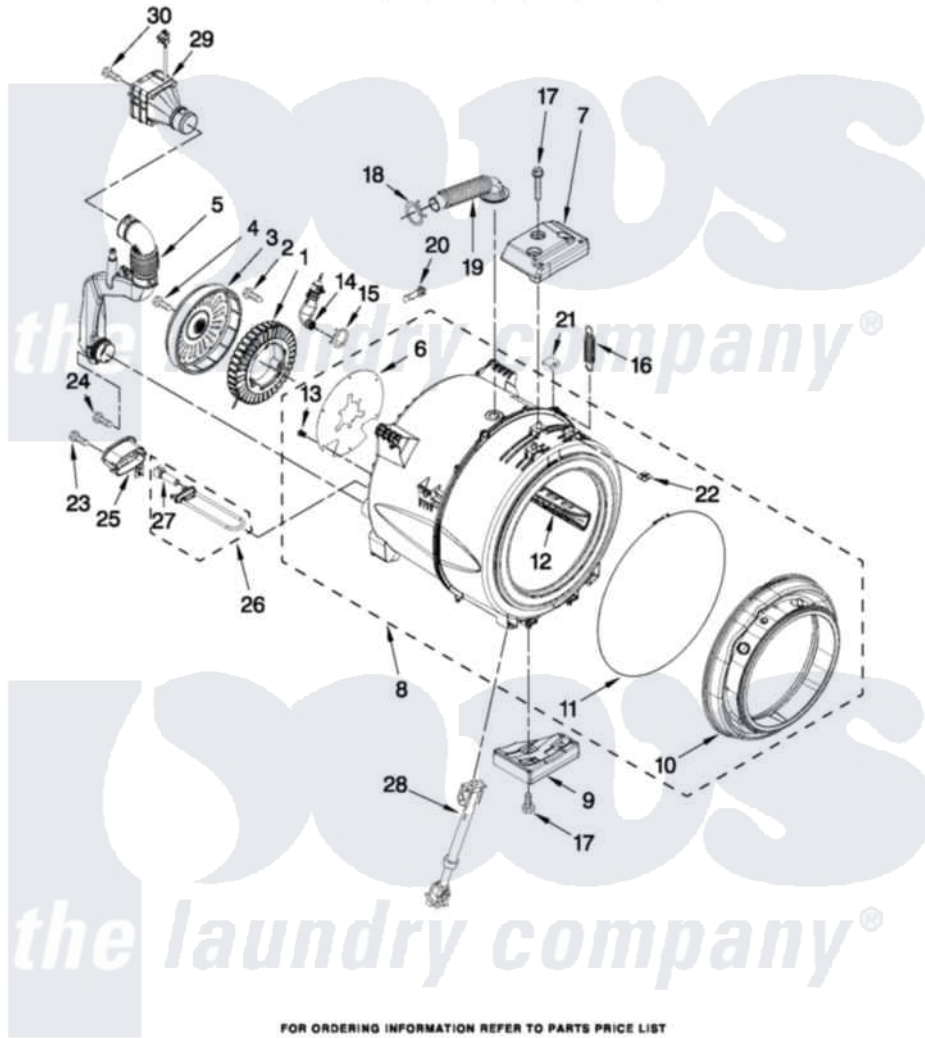

# Maytag MHW6000XG0 05 - TUB AND BASKET PARTS

## TUB AND BASKET PARTS

For Models: MHW6000XW0 (White) MHW6000XR0 (Red) MHW6000XG0 (Cosmetallic)

W10351946

7

FOR ORDERING INFORMATION REFER TO PARTS PRICE LIST

Maytag Residential Maytag MHW6000XG0 Washer Parts Parts Diagram 05 - TUB AND BASKET PARTS  
 Click on the part number to view part

Item	Original Part Number	Replaced By	Status	Part Description
1	W10213978	<a href="#">W10365754</a>		Stator
2	<a href="#">W10253476</a>			Screw, Stator Mounting
3	W10213980	<a href="#">W10365755</a>		Rotor
4	<a href="#">W10253477</a>			Screw, Rotor Mounting
5	<a href="#">W10261582</a>			Pipe, Ventilation Assembly
6	<a href="#">W10267637</a>			Shield, Motor
7	<a href="#">W10253014</a>			Counterweight, Top
8	W10270243	<a href="#">W10434229</a>		Tub-Outer
9	<a href="#">W10237535</a>			Counterweight, Bottom
10	<a href="#">W10237494</a>			Bellow
11	<a href="#">W10237502</a>			Retainer, Bellow To Tub
12	<a href="#">W10292810</a>			Baffle, Tub
13	<a href="#">W10273613</a>			Retainer, Push In
14	<a href="#">W10260500</a>			Airtrap Assembly
15	<a href="#">371499</a>			Clamp, Hose
16	W10312146	<a href="#">W10365760</a>		Spring

17	<a href="#">W10261496</a>		Screw, Counterweight
18	<a href="#">W10273033</a>		Clamp, Hose
19	<a href="#">8540015</a>		Hose, Exhaust
20	<a href="#">W10316388</a>		Clip, Harness Diverter
21	<a href="#">8540092</a>		Clamp, Tub
22	8540072	<a href="#">8182512</a>	Nut, Push-In
23	<a href="#">9740848</a>		Screw, Mixing Valve Mounting
24	<a href="#">W10306501</a>		Screw, M4.1-1.8 X 16.5C
25	<a href="#">W10318155</a>		Shield, Heater
26	W10253993	<a href="#">8182666</a>	Element, Heating
27	<a href="#">8181705</a>		Ntc
28	<a href="#">W10312625</a>		Shock Absorber
29	<a href="#">W10261587</a>		Fan, Ventilation Assembly
30	<a href="#">W10305097</a>		Screw, M4.1-1.8 X 57