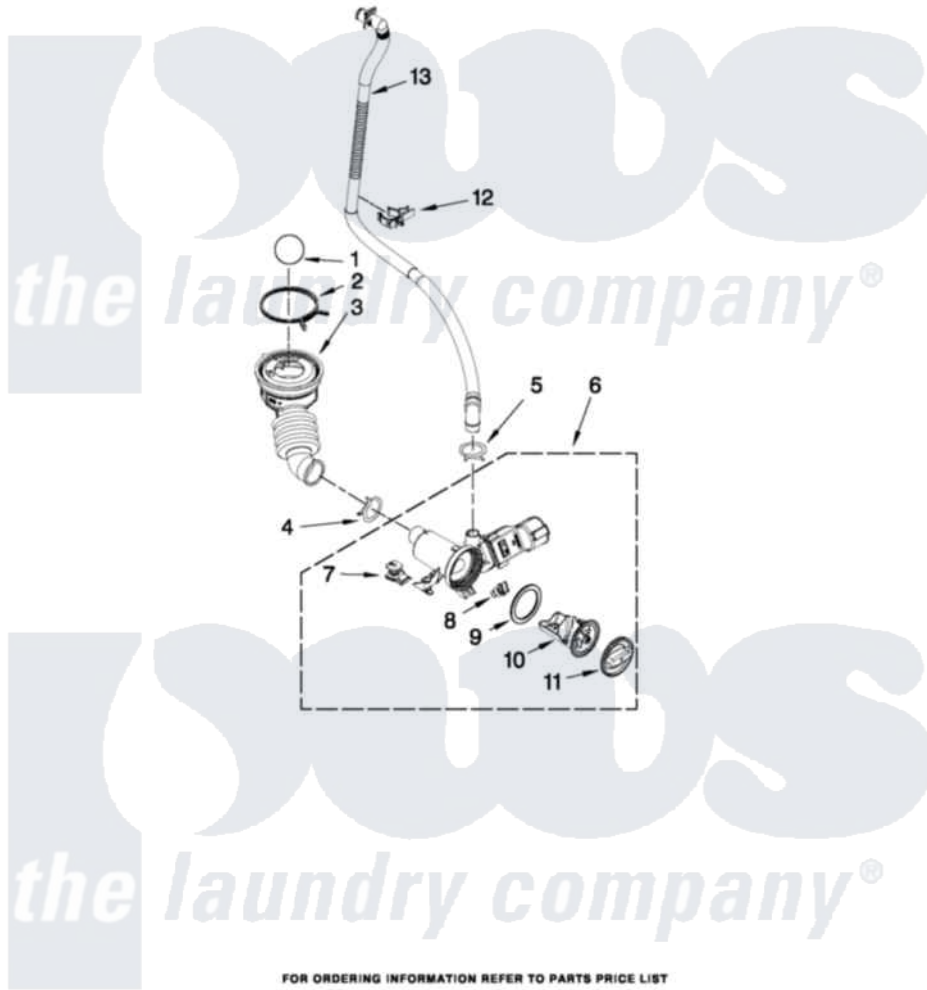

Maytag MHW6000XG0 06 - PUMP PARTS

PUMP PARTS

For Models: MHW6000XW0 (White) MHW6000XR0 (Red) MHW6000XG0 (Cosmetallic)

W10351946

9

FOR ORDERING INFORMATION REFER TO PARTS PRICE LIST

[Maytag Residential Maytag MHW6000XG0 Washer Parts](#) Parts Diagram 06 - PUMP PARTS

[Click on the part number to view part](#)

Item	Original Part Number	Replaced By	Status	Part Description
1	W10003330	W10121657		Ball
2	8181734	696392		Hose Clamp
3	W10241029			Hose, Tub To Pump
4	W10273036			Clamp, Hose
5	356138			Clamp, Hose
6	W10321032			Pump
7	W10338326			Grommet, Damper
8	8182816			Grommet, Damper
9	8181736			Seal, Filter Cap
10	W10241027			Filter, Pump
11	W10338322			Cap, Filter
12	W10241034			Retainer, Drain Hose
13	W10267642			Drain Hose