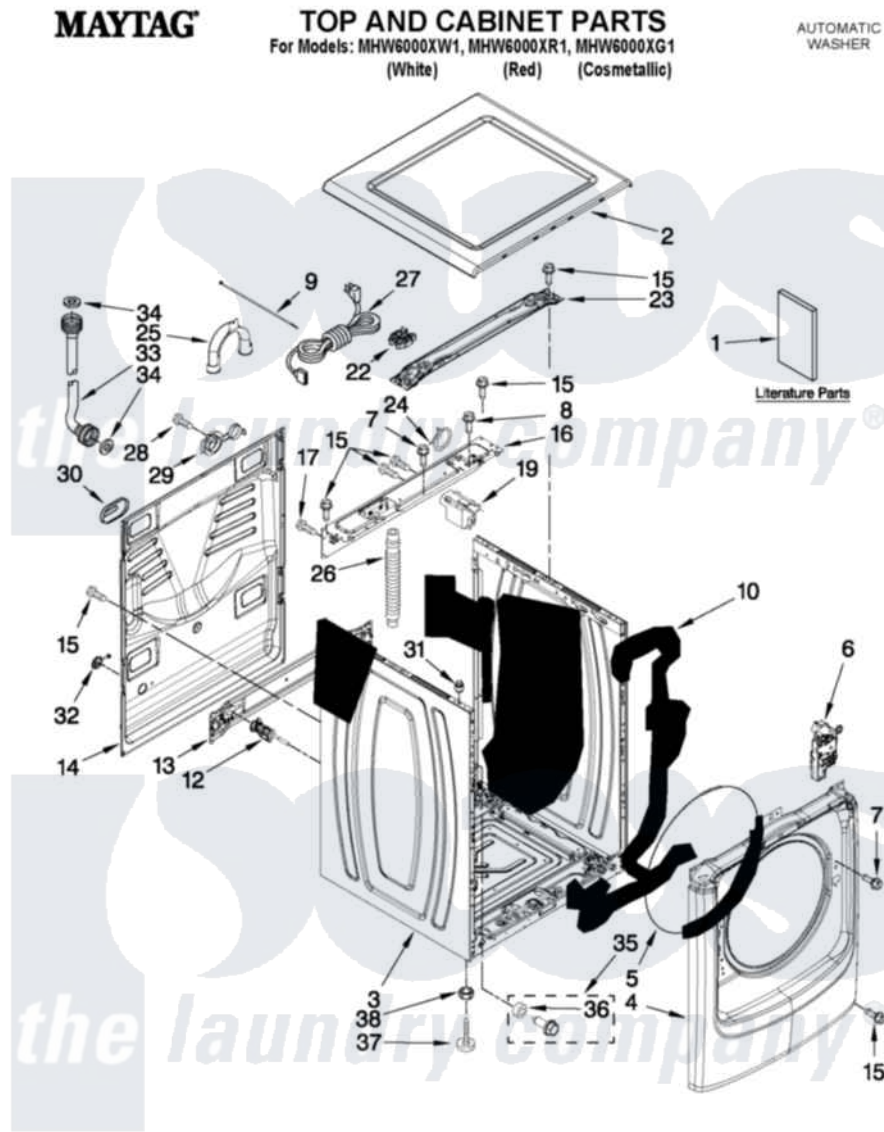

Maytag MHW6000XG1 01 - TOP AND CABINET PARTS

2-11 Printed in U.S.A. (dtd) (psw) 1 Part No. W10385988 Rev. A

Maytag Residential Maytag MHW6000XG1 Washer Parts Parts Diagram 01 - TOP AND CABINET PARTS
 Click on the part number to view part

"	W10337797		Panel, Front
"	W10301079		Panel, Front
5	W10237503		Retainer, Bellow To Front Panel
6	W10306374		Lock, Door
7	8540282	8181661	Screw, Actuator
8	8540329		Screw, 8-18 X 7/16
9	W10339879		Tie, Cable
10	W10271986		Harness, Wiring
11	W10374126		Motor Control Unit
12	W10271590	W10498442	Bolt
13	W10237498		Brace, Transport
14	W10237492		Panel, Rear
15	W10142290		Screw, 8-18 X 5/16
16	W10354386		Brace, Rear
17	W10305097		Screw, M4.1-1.8 X 57
18	W10181028		Clip, Pressure Switch Hose
19	W10326464		Filter, Interference
20	W10304342		Switch, Pressure
21	W10251962		Hose, Pressure Switch
22	W10245452		Retainer, Spring
23	W10237490		Brace, Top
24	356138		Clamp, Hose
25	W10280024		U-Bend, Drain Hose
26	W10267638		Hose, Drain
27	W10326100	W10434975	Cord, Power
28	3351614		Screw, Gearcase Cover Mounting
29	W10275820		Cover, Power Cord- Transport
30	8182700	8540268	Cover, Transport
31	W10208380		Screw, Bush Assembly
32	W10304004		Cover, Power Cord
33	W10194208	89503	Hose-Inlet
"	8571378	89503	Hose-Inlet
34	W10242307	16123	Washer Inlet-Hose Miscellaneous Parts Must be Ordered Separately.
35	W10298211		Stud Assembly, Front Panel
36	W10323182		Spacer, Front Panel
37	W10001130		Foot, Leveling
38	3359452		Nut, Lock