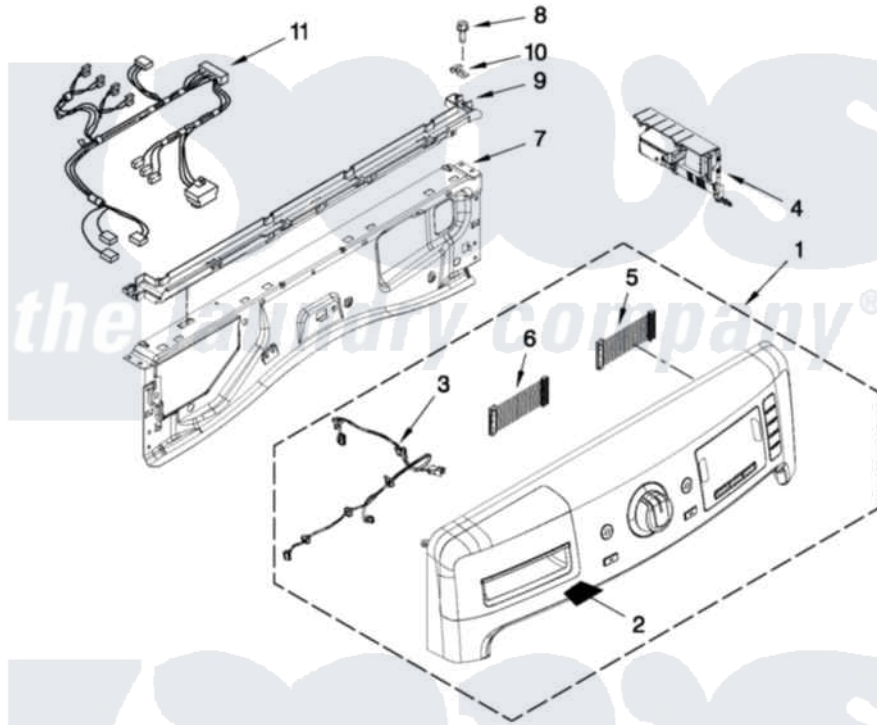

Maytag MHW6000XG1 03 - CONTROL PANEL PARTS

CONTROL PANEL PARTS

For Models: MHW6000XW1, MHW6000XR1, MHW6000XG1
(White) (Red) (Cosmetallic)

FOR ORDERING INFORMATION REFER TO PARTS PRICE LIST

4

W10385988

Maytag [Residential Maytag MHW6000XG1 Washer Parts](#) Parts Diagram 03 - CONTROL PANEL PARTS
Click on the part number to view part

Item	Original Part Number	Replaced By	Status	Part Description
1	W10369607	W10387857		Console
"	W10369610	W10387862		Console
"	W10369608	W10387860		Console
2	W10281852			Handle, Dispenser Drawer
"	W10316371			Handle, Dispenser Drawer
"	W10315748			Handle, Dispenser Drawer
3	W10271989			Harness, Main UI
4	W10388205			Control Unit, Central
5	W10309986			Cable, Jumper
6	W10309987			Cable, Jumper
7	W10208197			Bracket, Console
8	W10142290			Screw, 8-18 X 5/16
9	W10317570			Water Channel
10	W10317566			Spring, Clip Water Channel
11	W10271979			Harness, Wiring