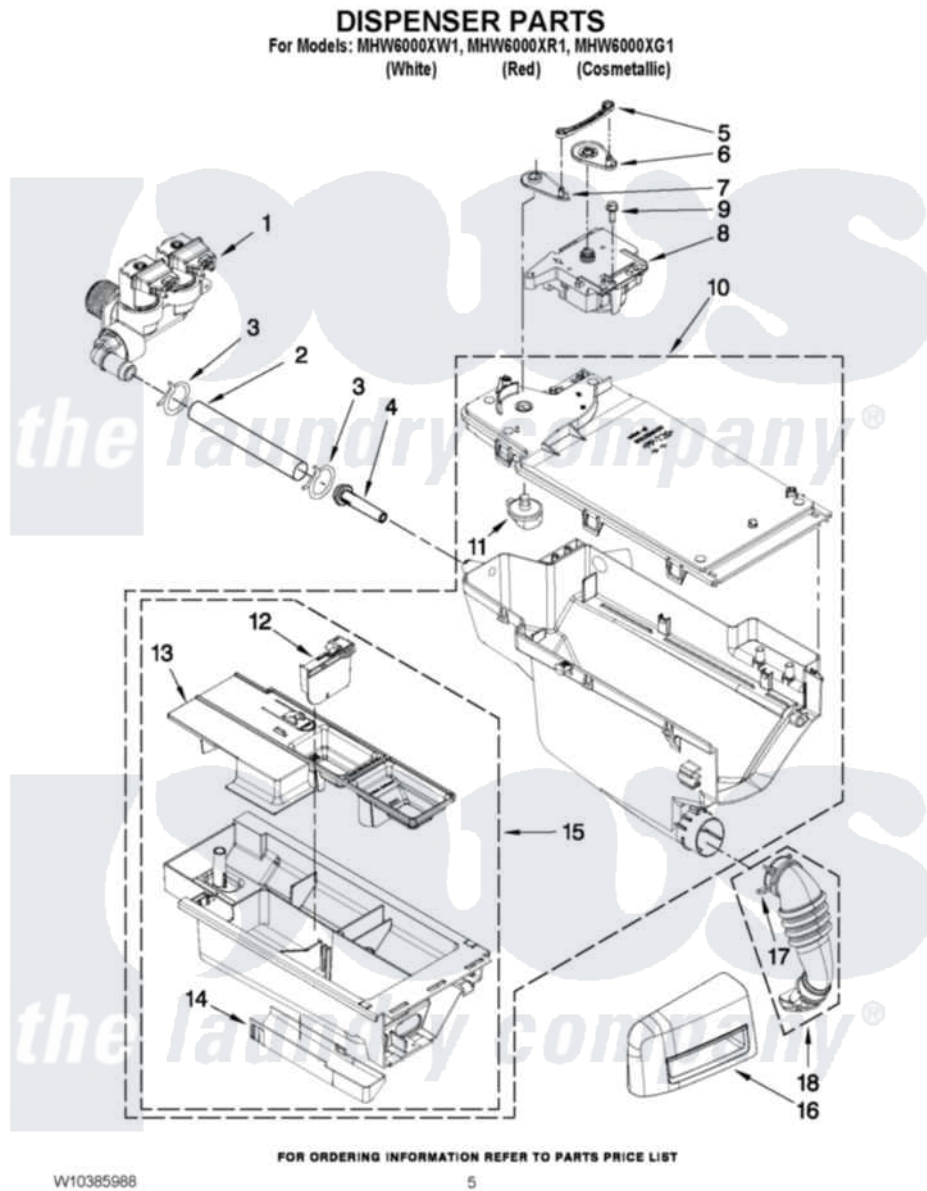

Maytag MHW6000XG1 04 - DISPENSER PARTS

Maytag [Residential Maytag MHW6000XG1 Washer Parts](#) Parts Diagram 04 - DISPENSER PARTS
Click on the part number to view part

Item	Original Part Number	Replaced By	Status	Part Description
1	W10289387			Valve, Water Inlet
2	W10239952			Hose, Inlet Valve To Dispenser
3	370450	596669		Clamp, Manifold
4	8183181			Nozzle, Inlet
5	8183183			Lever, Water Distribution
6	W10003190	8183184		Cam, Actuator
7	W10183517			Lever, Water Distribution
8	W10163975	W10352973		Actuator
9	8540282	8181661		Screw, Actuator
10	W10351811			Housing, Dispenser Assembly
11	W10003110	8181712		Nozzle, Distribution
12	W10015200	W10121596		Separator, With Selection Slider
13	W10289432			Siphon, Bleach/Softener
14	W10003140	8183179		Cover, Detergent Drawer
15	W10256686			Drawer, Detergent

16	W10281852	Handle, Dispenser Drawer
"	W10316371	Handle, Dispenser Drawer
"	W10315748	Handle, Dispenser Drawer
17	W10239910	Clamp, Hose
18	W10239966	Hose, Dispenser To Bellow