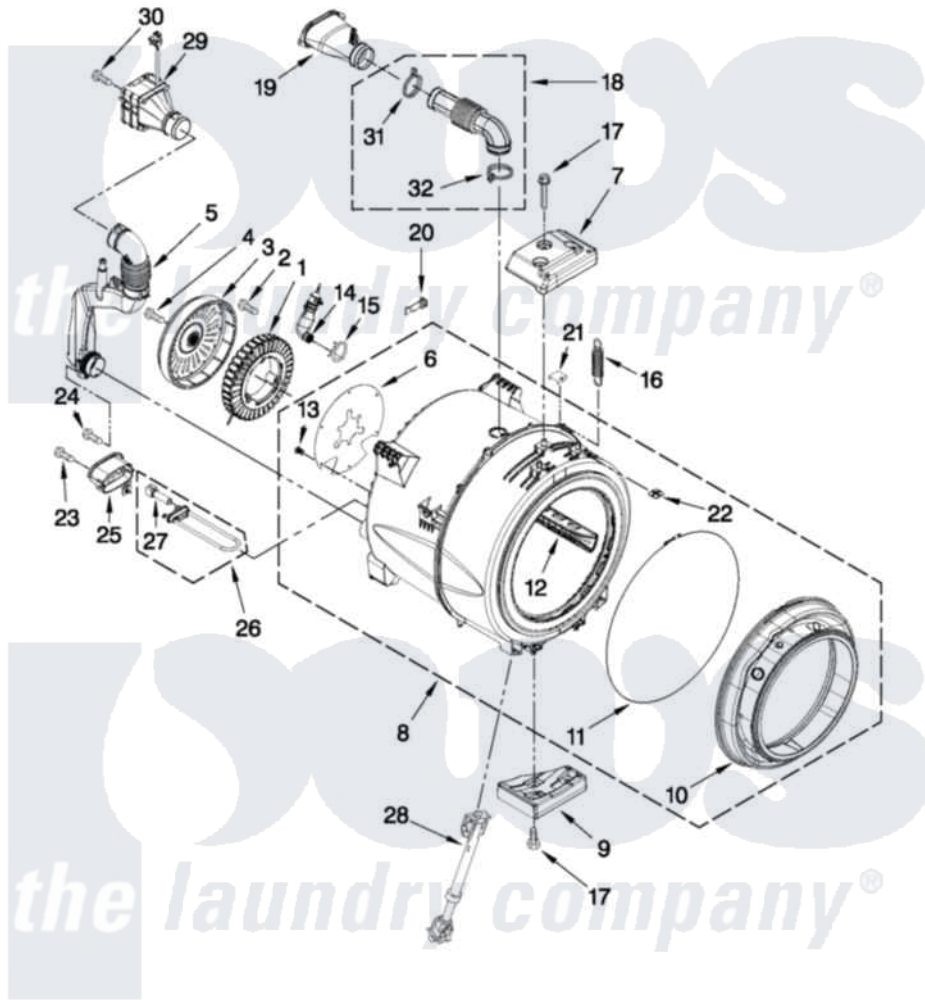

# Maytag MHW6000XG1 05 - TUB AND BASKET PARTS

## TUB AND BASKET PARTS

For Models: MHW6000XW1, MHW6000XR1, MHW6000XG1  
(White) (Red) (Cosmetallic)

FOR ORDERING INFORMATION REFER TO PARTS PRICE LIST

W10385988

7

Maytag Residential Maytag MHW6000XG1 Washer Parts Parts Diagram 05 - TUB AND BASKET PARTS  
Click on the part number to view part

Item	Original Part Number	Replaced By	Status	Part Description
1	W10213978	<a href="#">W10365754</a>		Stator
2	<a href="#">W10253476</a>			Screw, Stator Mounting
3	W10213980	<a href="#">W10365755</a>		Rotor
4	<a href="#">W10253477</a>			Screw, Rotor Mounting
5	<a href="#">W10261582</a>			Pipe, Ventilation Assembly
6	<a href="#">W10267637</a>			Shield, Motor
7	<a href="#">W10253014</a>			Counterweight, Top
8	W10355005	<a href="#">W10409997</a>		Tub-Outer
9	<a href="#">W10237535</a>			Counterweight, Bottom
10	<a href="#">W10340443</a>			Bellow
11	<a href="#">W10237502</a>			Retainer, Bellow To Tub
12	<a href="#">W10292810</a>			Baffle, Tub
13	<a href="#">W10273613</a>			Retainer, Push In
14	<a href="#">W10260500</a>			Airtrap Assembly
15	<a href="#">371499</a>			Clamp, Hose
16	W10312146	<a href="#">W10365760</a>		Spring

17	<a href="#">W10261496</a>		Screw, Counterweight
18	<a href="#">W10352811</a>		Vent-Hose Coupling Assembly
19	<a href="#">W10352818</a>		Vent Tube And Cover
20	<a href="#">W10316388</a>		Clip, Harness Diverter
21	<a href="#">8540092</a>		Clamp, Tub
22	8540072	<a href="#">8182512</a>	Nut, Push-In
23	<a href="#">9740848</a>		Screw, Mixing Valve Mounting
24	<a href="#">W10306501</a>		Screw, M4.1-1.8 X 16.5C
25	<a href="#">W10318155</a>		Shield, Heater
26	W10253993	<a href="#">8182666</a>	Element, Heating
27	<a href="#">8181705</a>		Ntc
28	<a href="#">W10312625</a>		Shock Absorber
29	<a href="#">W10261587</a>		Fan, Ventilation Assembly
30	<a href="#">W10305097</a>		Screw, M4.1-1.8 X 57
31	<a href="#">W10273034</a>		Clamp, Vent Hose
32	<a href="#">W10353599</a>		Clamp, Hose