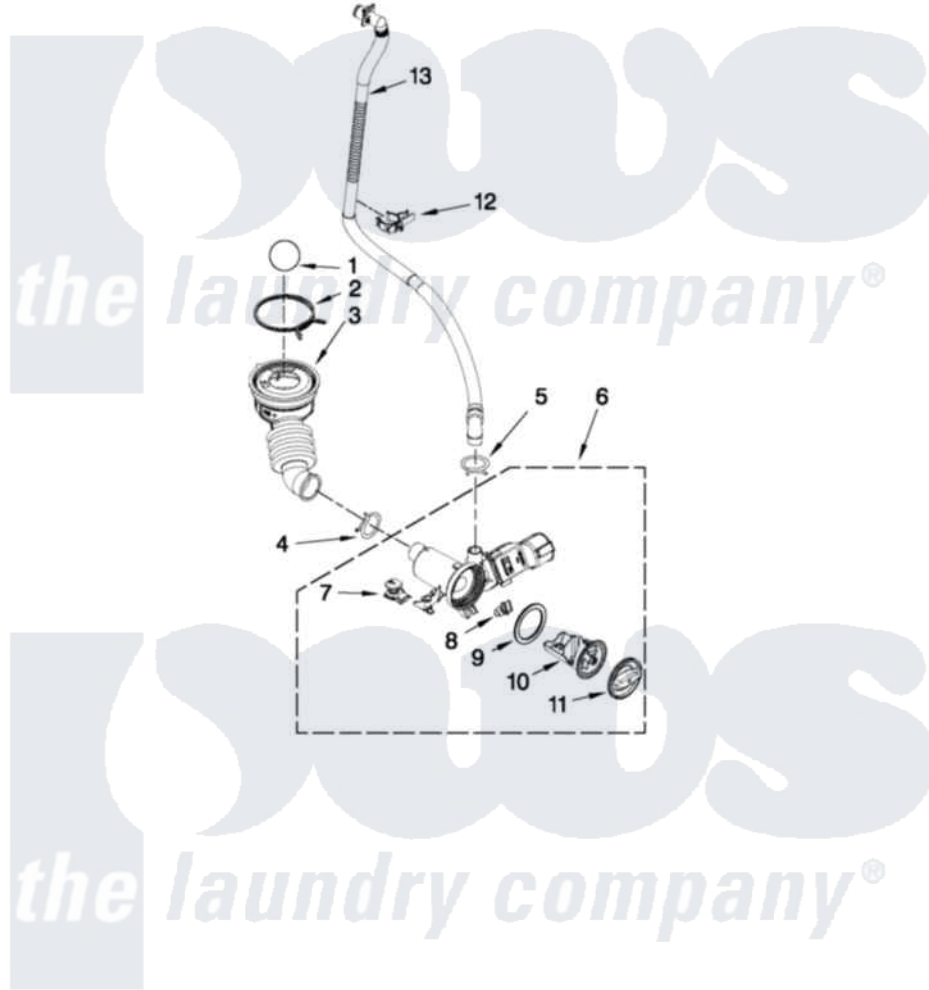

Maytag MHW6000XG1 06 - PUMP PARTS

PUMP PARTS

For Models: MHW6000XW1, MHW6000XR1, MHW6000XG1
(White) (Red) (Cosmetallic)

FOR ORDERING INFORMATION REFER TO PARTS PRICE LIST

W10385988

9

Maytag [Residential Maytag MHW6000XG1 Washer Parts](#) Parts Diagram 06 - PUMP PARTS
Click on the part number to view part

Item	Original Part Number	Replaced By	Status	Part Description
1	W10003330	W10121657		Ball
2	8181734	696392		Hose Clamp
3	W10241029			Hose, Tub To Pump
4	W10273036			Clamp, Hose
5	356138			Clamp, Hose
6	W10321032			Pump
7	W10338326			Grommet, Damper
8	8182816			Grommet, Damper
9	8181736			Seal, Filter Cap
10	W10241027			Filter, Pump
11	W10338322			Cap, Filter
12	W10241034			Retainer, Drain Hose
13	W10267642			Drain Hose