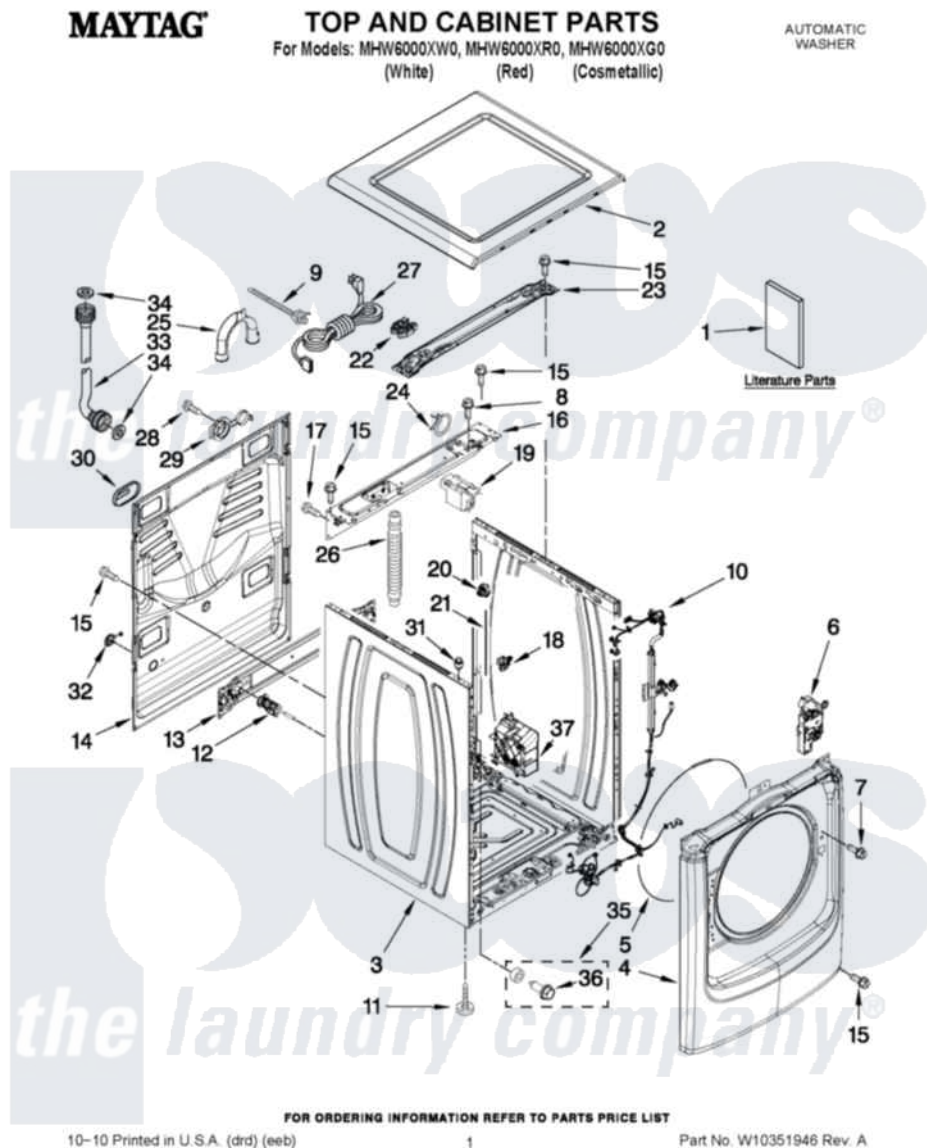

Maytag MHW6000XR0 01 - TOP AND CABINET PARTS

Maytag Residential Maytag MHW6000XR0 Washer Parts Parts Diagram 01 - TOP AND CABINET PARTS
 Click on the part number to view part

Item	Original Part Number	Replaced By	Status	Part Description
1	W10254447		Not Available	INSTALLATION INSTRUCTIONS (ENGLISH/FRENCH)
"	W10254445		Not Available	USE & CARE GUIDE
"	W10254474		Not Available	TECH SHEET
"	W10254439		Not Available	ENERGY GUIDE
2	W10208373			Top
"	W10337799			Top
"	W10304145			Top
3	W10237487	W10441110		Cabinet
"	W10337793			Cabinet
"	W10301048			Cabinet
4	W10208182			Panel, Front
"	W10337797			Panel, Front
"	W10301079			Panel, Front
5	W10237503			Retainer, Bellow To Front Panel

6	W10306374		Lock, Door
7	8540282	8181661	Screw, Actuator
8	8540329		Screw, 8-18 X 7/16
9	W10339879		Tie, Cable
10	W10271986		Harness, Wiring
11	8563585		Leveling Foot And Nut
12	W10271590	W10498442	Bolt
13	W10237498		Brace, Transport
14	W10237492		Panel, Rear
15	W10142290		Screw, 8-18 X 5/16
16	W10237495		Brace, Rear
17	W10305097		Screw, M4. 1-1.8 X 57
18	W10181028		Clip, Pressure Switch Hose
19	W10326464		Filter, Interference
20	W10304342		Switch, Pressure
21	W10251962		Hose, Pressure Switch
22	W10245452		Retainer, Spring
23	W10237490		Brace, Top
24	356138		Clamp, Hose
25	W10280024		U-Bend, Drain Hose
26	W10267638		Hose, Drain
27	W10326100	W10434975	Cord, Power
28	3351614		Screw, Gearcase Cover Mounting
29	W10275820		Cover, Power Cord- Transport
30	8182700	8540268	Cover, Transport
31	W10208380		Screw, Bush Assembly
32	W10304004		Cover, Power Cord
33	W10194208	89503	Hose-Inlet
"	8571378	89503	Hose-Inlet
34	W10242307	16123	Washer Inlet-Hose Miscellaneous Parts Must be Ordered Separately.
35	W10298211		Stud Assembly, Front Panel
36	W10323182		Spacer, Front Panel
37	W10245123	W10374126	Motor Control Unit