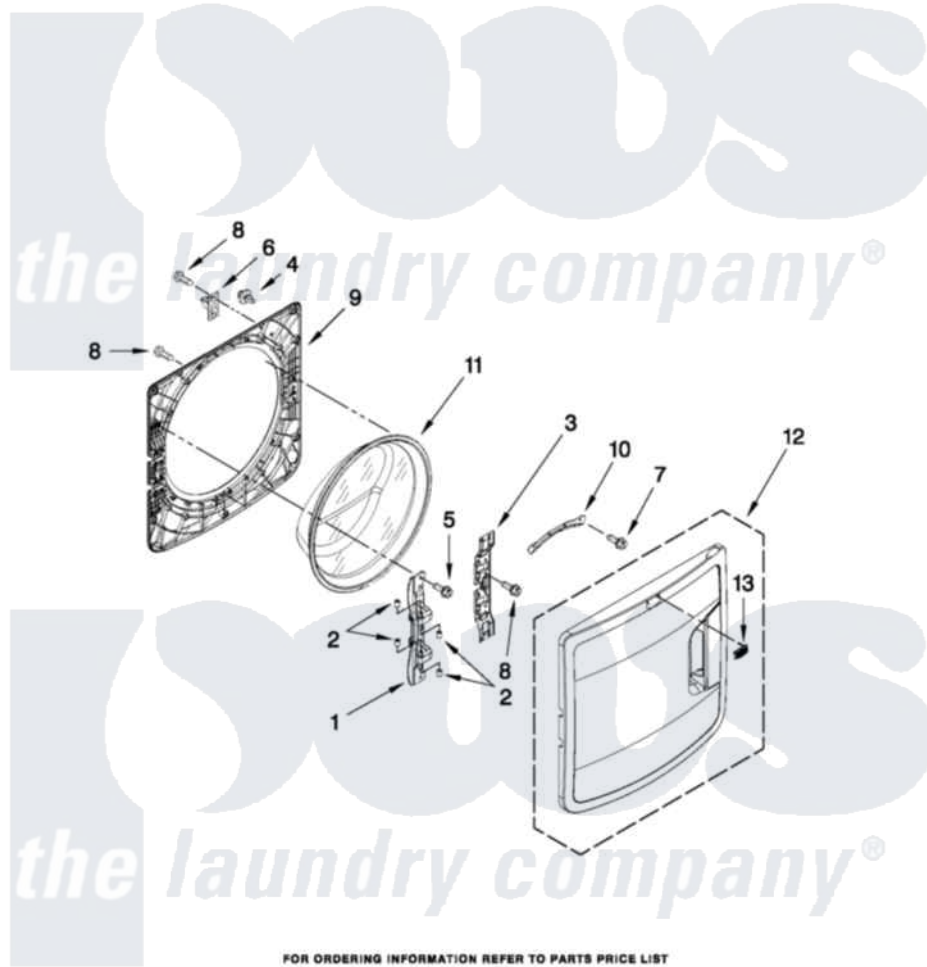

# Maytag MHW6000XR0 02 - DOOR PARTS

## DOOR PARTS

For Models: MHW6000XW0, MHW6000XR0, MHW6000XG0  
(White) (Red) (Cosmetallic)

W10351946

3

FOR ORDERING INFORMATION REFER TO PARTS PRICE LIST

Maytag [Residential Maytag MHW6000XR0 Washer Parts](#) Parts Diagram 02 - DOOR PARTS  
Click on the part number to view part

Item	Original Part Number	Replaced By	Status	Part Description
1	<a href="#">W10208415</a>			Hinge Base
2	<a href="#">W10208398</a>			Cap, Hinge
3	<a href="#">W10312805</a>			Plate, Hinge Retainer
4	<a href="#">8572266</a>			Bumper, Door
5	<a href="#">W10288126</a>			Screw, 10-32 X 1/2
6	W10003390	<a href="#">W10217552</a>		Hook, Door
7	8540513	<a href="#">8182214</a>		Screw
8	<a href="#">8534022</a>			Screw, 8-18 X 1/16
9	<a href="#">W10272396</a>			Frame, Door Back Support
10	W10003440	<a href="#">W10295703</a>		Clamp, Glass
11	<a href="#">W10208263</a>			Glass, Door
12	<a href="#">W10272401</a>			Door, Outer Assembly
13	<a href="#">W10316087</a>			Badge Assembly