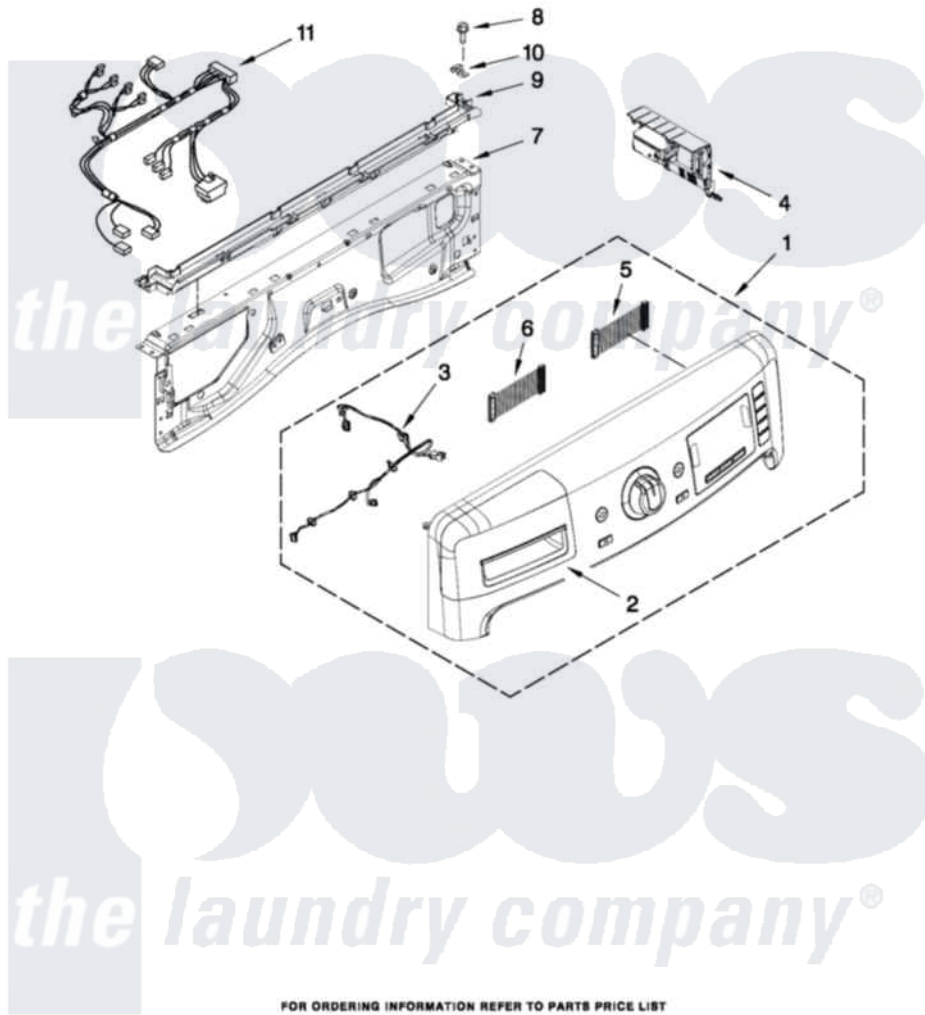

Maytag MHW6000XR0 03 - CONTROL PANEL PARTS

CONTROL PANEL PARTS

For Models: MHW6000XW0 (White) MHW6000XR0 (Red) MHW6000XG0 (Cosmetallic)

FOR ORDERING INFORMATION REFER TO PARTS PRICE LIST

Maytag [Residential Maytag MHW6000XR0 Washer Parts](#) Parts Diagram 03 - CONTROL PANEL PARTS
 Click on the part number to view part

Item	Original Part Number	Replaced By	Status	Part Description
1	W10350664	W10387857		Console
"	W10350665	W10387862		Console
"	W10350666	W10387860		Console
2	W10281852			Handle, Dispenser Drawer
"	W10316371			Handle, Dispenser Drawer
"	W10315748			Handle, Dispenser Drawer
3	W10271989			Harness, Main UI
4	W10354088	W10384506		Control-Elec
5	W10309986			Cable, Jumper
6	W10309987			Cable, Jumper
7	W10208197			Bracket, Console
8	W10142290			Screw, 8-18 X 5/16
9	W10317570			Water Channel
10	W10317566			Spring, Clip Water Channel
11	W10271979			Harness, Wiring