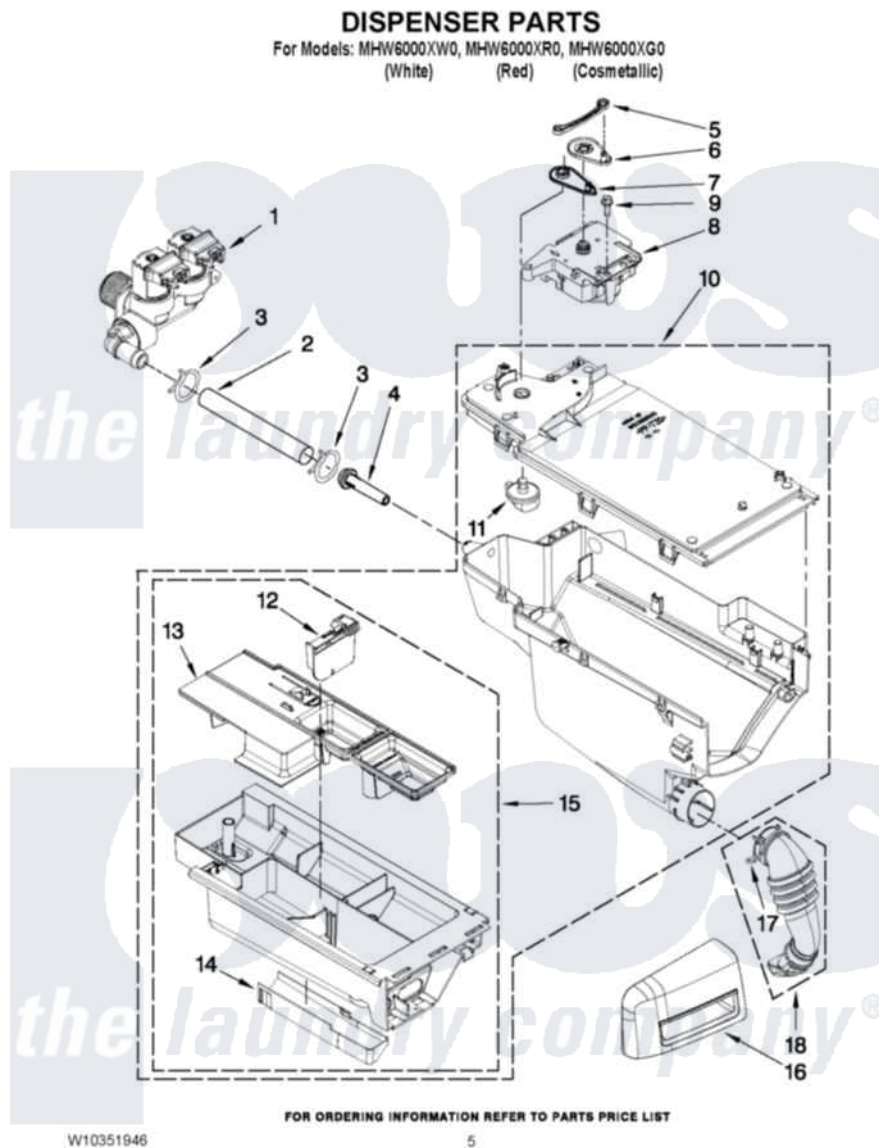

Maytag MHW6000XR0 04 - DISPENSER PARTS

Maytag Residential Maytag MHW6000XR0 Washer Parts Parts Diagram 04 - DISPENSER PARTS
Click on the part number to view part

Item	Original Part Number	Replaced By	Status	Part Description
1	W10289387			Valve, Water Inlet
2	W10239952			Hose, Inlet Valve To Dispenser
3	370450	596669		Clamp, Manifold
4	8183181			Nozzle, Inlet
5	8183183			Lever, Water Distribution
6	W10003190	8183184		Cam, Actuator
7	W10183517			Lever, Water Distribution
8	W10163975	W10352973		Actuator
9	8540282	8181661		Screw, Actuator
10	W10259003			Housing, Dispenser Assembly
11	W10003110	8181712		Nozzle, Distribution
12	W10015200	W10121596		Separator, With Selection Slider
13	W10289432			Siphon, Bleach/Softener
14	W10003140	8183179		Cover, Detergent Drawer
15	W10256686			Drawer, Detergent

16	W10281852	Handle, Dispenser Drawer
"	W10316371	Handle, Dispenser Drawer
"	W10315748	Handle, Dispenser Drawer
17	W10239910	Clamp, Hose
18	W10239966	Hose, Dispenser To Bellow