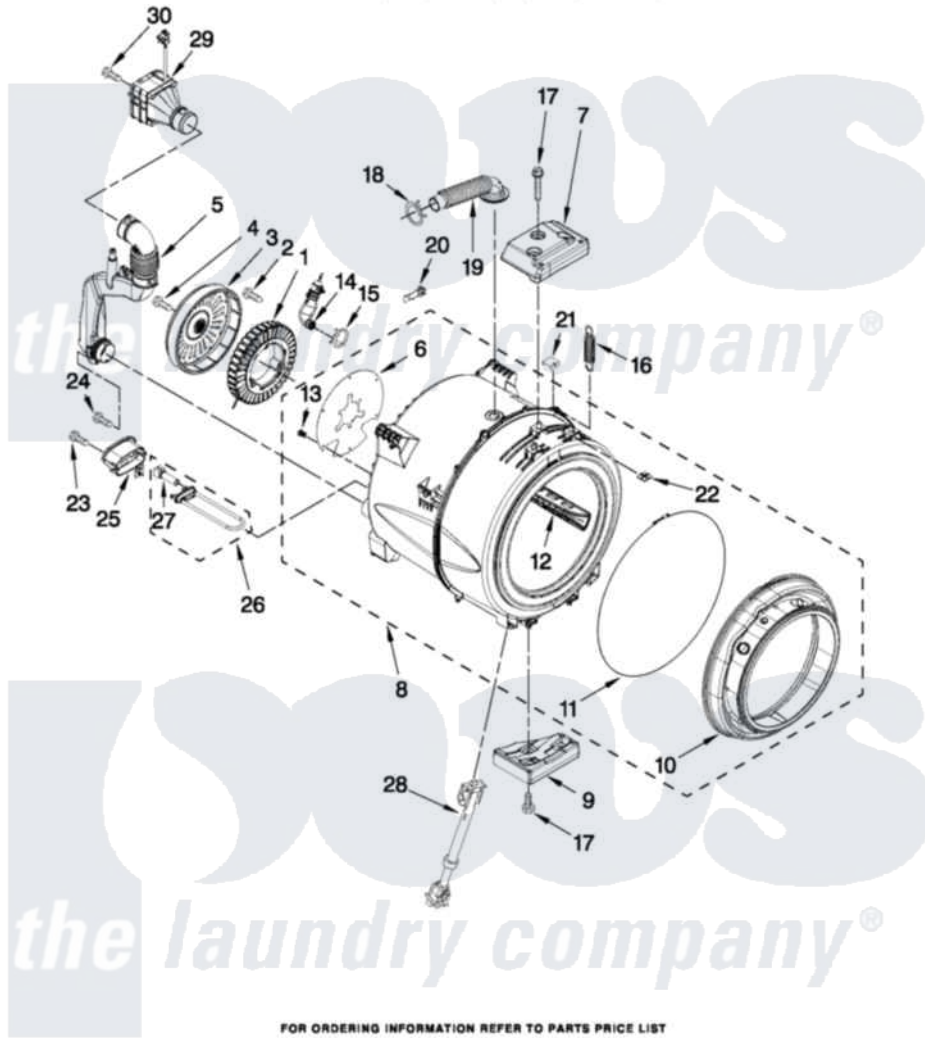

Maytag MHW600XR0 05 - TUB AND BASKET PARTS

TUB AND BASKET PARTS

For Models: MHW600XW0, MHW600XR0, MHW600XG0
(White) (Red) (Cosmetallic)

W10351946

7

FOR ORDERING INFORMATION REFER TO PARTS PRICE LIST

Maytag Residential Maytag MHW600XR0 Washer Parts Parts Diagram 05 - TUB AND BASKET PARTS
Click on the part number to view part

Item	Original Part Number	Replaced By	Status	Part Description
1	W10213978	W10365754		Stator
2	W10253476			Screw, Stator Mounting
3	W10213980	W10365755		Rotor
4	W10253477			Screw, Rotor Mounting
5	W10261582			Pipe, Ventilation Assembly
6	W10267637			Shield, Motor
7	W10253014			Counterweight, Top
8	W10270243	W10434229		Tub-Outer
9	W10237535			Counterweight, Bottom
10	W10237494			Bellow
11	W10237502			Retainer, Bellow To Tub
12	W10292810			Baffle, Tub
13	W10273613			Retainer, Push In
14	W10260500			Airtrap Assembly
15	371499			Clamp, Hose
16	W10312146	W10365760		Spring

17	W10261496		Screw, Counterweight
18	W10273033		Clamp, Hose
19	8540015		Hose, Exhaust
20	W10316388		Clip, Harness Diverter
21	8540092		Clamp, Tub
22	8540072	8182512	Nut, Push-In
23	9740848		Screw, Mixing Valve Mounting
24	W10306501		Screw, M4.1-1.8 X 16.5C
25	W10318155		Shield, Heater
26	W10253993	8182666	Element, Heating
27	8181705		Ntc
28	W10312625		Shock Absorber
29	W10261587		Fan, Ventilation Assembly
30	W10305097		Screw, M4.1-1.8 X 57