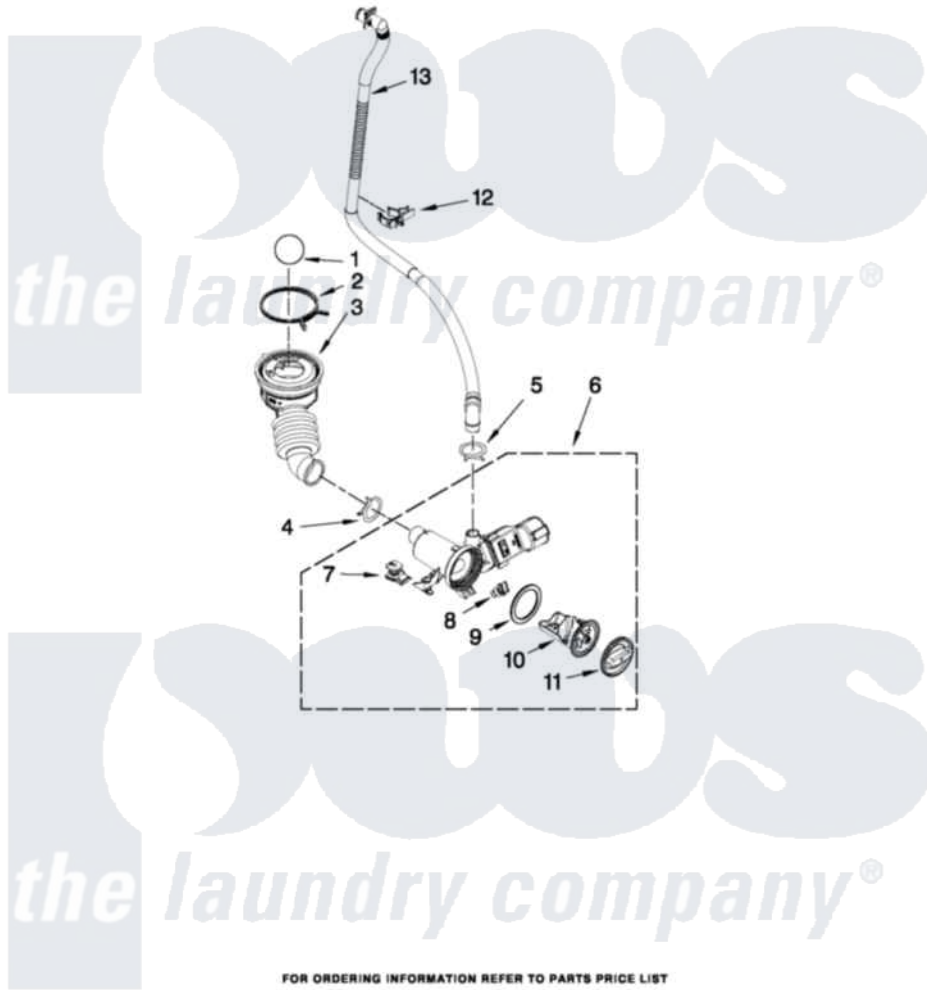

# Maytag MHW6000XR0 06 - PUMP PARTS

## PUMP PARTS

For Models: MHW6000XW0 (White) MHW6000XR0 (Red) MHW6000XG0 (Cosmetallic)

W10351946

9

FOR ORDERING INFORMATION REFER TO PARTS PRICE LIST

[Maytag Residential Maytag MHW6000XR0 Washer Parts](#) Parts Diagram 06 - PUMP PARTS

[Click on the part number to view part](#)

Item	Original Part Number	Replaced By	Status	Part Description
1	W10003330	<a href="#">W10121657</a>		Ball
2	8181734	<a href="#">696392</a>		Hose Clamp
3	<a href="#">W10241029</a>			Hose, Tub To Pump
4	<a href="#">W10273036</a>			Clamp, Hose
5	<a href="#">356138</a>			Clamp, Hose
6	<a href="#">W10321032</a>			Pump
7	<a href="#">W10338326</a>			Grommet, Damper
8	<a href="#">8182816</a>			Grommet, Damper
9	<a href="#">8181736</a>			Seal, Filter Cap
10	<a href="#">W10241027</a>			Filter, Pump
11	<a href="#">W10338322</a>			Cap, Filter
12	<a href="#">W10241034</a>			Retainer, Drain Hose
13	<a href="#">W10267642</a>			Drain Hose