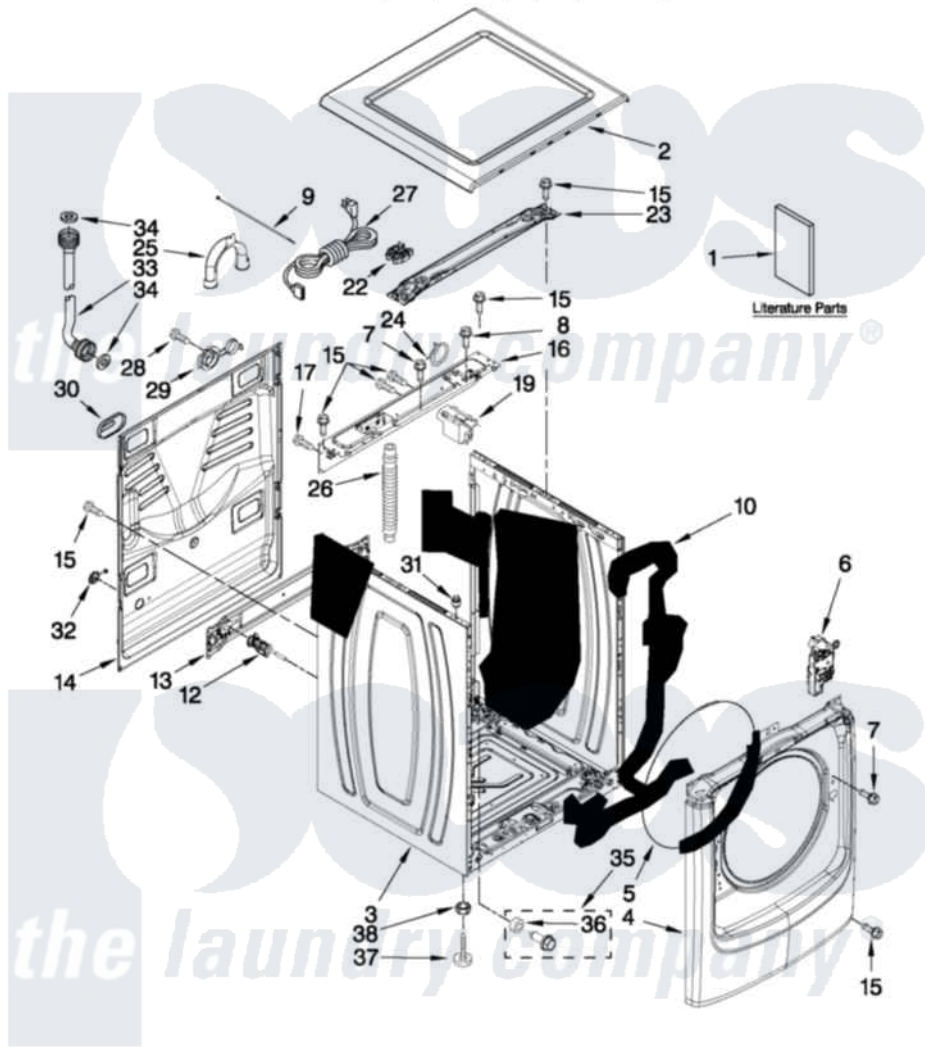

Maytag MHW600XR1 01 - TOP AND CABINET PARTS

MAYTAG

TOP AND CABINET PARTS
 For Models: MHW6000XW1, MHW6000XR1, MHW6000XG1
 (White) (Red) (Cosmetallic)

AUTOMATIC
 WASHER

FOR ORDERING INFORMATION REFER TO PARTS PRICE LIST

2-11 Printed in U.S.A. (dtd) (psw)

1

Part No. W10385988 Rev. A

Maytag Residential Maytag MHW600XR1 Washer Parts Parts Diagram 01 - TOP AND CABINET PARTS
 Click on the part number to view part

Item	Original Part Number	Replaced By	Status	Part Description
1	W10254447		Not Available	INSTALLATION INSTRUCTIONS (ENGLISH/FRENCH)
"	W10254448		Not Available	INSTALLATION INSTRUCTIONS (SPANISH)
"	W10254495		Not Available	USE & CARE GUIDE (ENGLISH/FRENCH)
"	W10254496		Not Available	USE & CARE GUIDE (SPANISH)
"	W10254474		Not Available	TECH SHEET
"	W10254489		Not Available	USE & CARE GUIDE (ENERGY GUIDE)
2	W10208373			Top
"	W10337799			Top
"	W10304145			Top
3	W10237487	W10441110		Cabinet
"	W10337793			Cabinet
"	W10301048			Cabinet
4	W10208182			Panel, Front