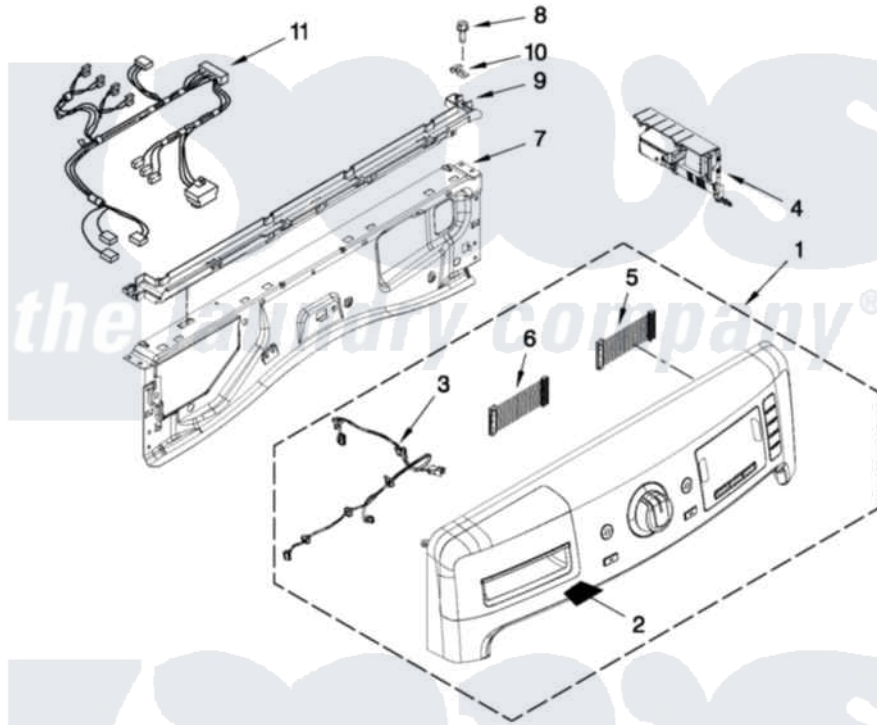

Maytag MHW6000XR1 03 - CONTROL PANEL PARTS

CONTROL PANEL PARTS

For Models: MHW6000XW1, MHW6000XR1, MHW6000XG1
(White) (Red) (Cosmetallic)

FOR ORDERING INFORMATION REFER TO PARTS PRICE LIST

4

W10385988

Maytag [Residential Maytag MHW6000XR1 Washer Parts](#) Parts Diagram 03 - CONTROL PANEL PARTS
Click on the part number to view part

| Item | Original Part Number | Replaced By | Status | Part Description |
|------|---------------------------|---------------------------|--------|----------------------------|
| 1 | W10369607 | W10387857 | | Console |
| " | W10369610 | W10387862 | | Console |
| " | W10369608 | W10387860 | | Console |
| 2 | W10281852 | | | Handle, Dispenser Drawer |
| " | W10316371 | | | Handle, Dispenser Drawer |
| " | W10315748 | | | Handle, Dispenser Drawer |
| 3 | W10271989 | | | Harness, Main UI |
| 4 | W10388205 | | | Control Unit, Central |
| 5 | W10309986 | | | Cable, Jumper |
| 6 | W10309987 | | | Cable, Jumper |
| 7 | W10208197 | | | Bracket, Console |
| 8 | W10142290 | | | Screw, 8-18 X 5/16 |
| 9 | W10317570 | | | Water Channel |
| 10 | W10317566 | | | Spring, Clip Water Channel |
| 11 | W10271979 | | | Harness, Wiring |