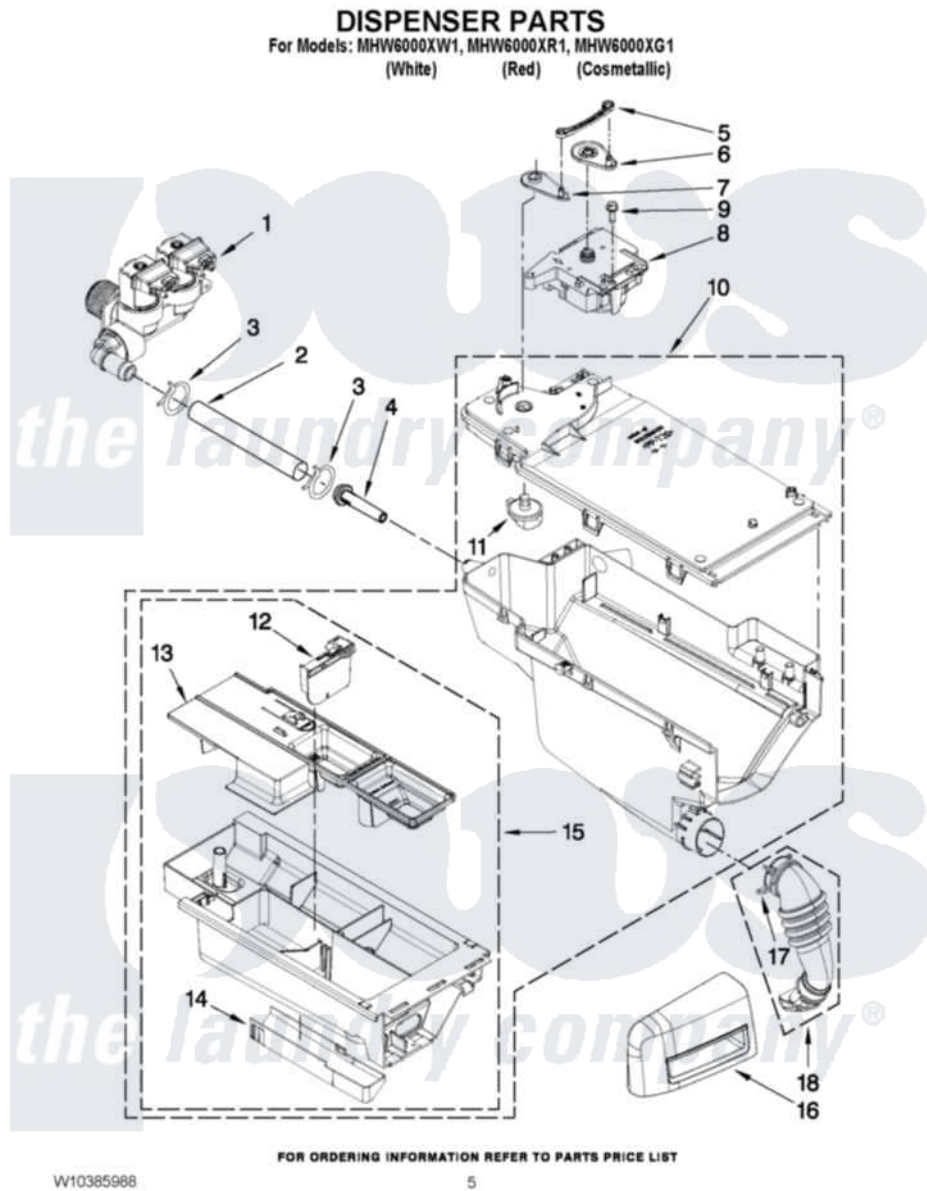

# Maytag MHW6000XR1 04 - DISPENSER PARTS

Maytag [Residential Maytag MHW6000XR1 Washer Parts](#) Parts Diagram 04 - DISPENSER PARTS  
Click on the part number to view part

Item	Original Part Number	Replaced By	Status	Part Description
1	<a href="#">W10289387</a>			Valve, Water Inlet
2	<a href="#">W10239952</a>			Hose, Inlet Valve To Dispenser
3	370450	<a href="#">596669</a>		Clamp, Manifold
4	<a href="#">8183181</a>			Nozzle, Inlet
5	<a href="#">8183183</a>			Lever, Water Distribution
6	W10003190	<a href="#">8183184</a>		Cam, Actuator
7	<a href="#">W10183517</a>			Lever, Water Distribution
8	W10163975	<a href="#">W10352973</a>		Actuator
9	8540282	<a href="#">8181661</a>		Screw, Actuator
10	<a href="#">W10351811</a>			Housing, Dispenser Assembly
11	W10003110	<a href="#">8181712</a>		Nozzle, Distribution
12	W10015200	<a href="#">W10121596</a>		Separator, With Selection Slider
13	<a href="#">W10289432</a>			Siphon, Bleach/Softener
14	W10003140	<a href="#">8183179</a>		Cover, Detergent Drawer
15	<a href="#">W10256686</a>			Drawer, Detergent

16	<a href="#">W10281852</a>	Handle, Dispenser Drawer
"	<a href="#">W10316371</a>	Handle, Dispenser Drawer
"	<a href="#">W10315748</a>	Handle, Dispenser Drawer
17	<a href="#">W10239910</a>	Clamp, Hose
18	<a href="#">W10239966</a>	Hose, Dispenser To Bellow