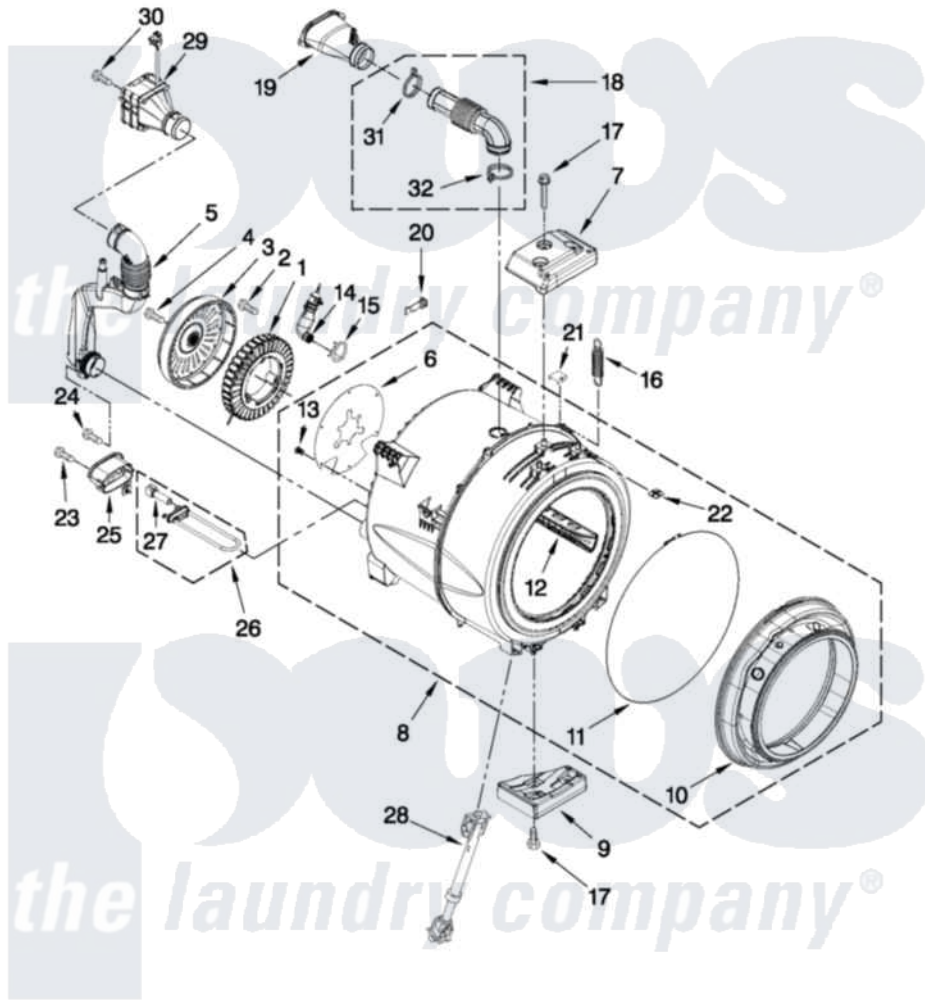

Maytag MHW6000XR1 05 - TUB AND BASKET PARTS

TUB AND BASKET PARTS

For Models: MHW6000XW1, MHW6000XR1, MHW6000XG1
(White) (Red) (Cosmetallic)

FOR ORDERING INFORMATION REFER TO PARTS PRICE LIST

W10385988

7

Maytag [Residential Maytag MHW6000XR1 Washer Parts](#) Parts Diagram 05 - TUB AND BASKET PARTS
Click on the part number to view part

Item	Original Part Number	Replaced By	Status	Part Description
1	W10213978	W10365754		Stator
2	W10253476			Screw, Stator Mounting
3	W10213980	W10365755		Rotor
4	W10253477			Screw, Rotor Mounting
5	W10261582			Pipe, Ventilation Assembly
6	W10267637			Shield, Motor
7	W10253014			Counterweight, Top
8	W10355005	W10409997		Tub-Outer
9	W10237535			Counterweight, Bottom
10	W10340443			Bellow
11	W10237502			Retainer, Bellow To Tub
12	W10292810			Baffle, Tub
13	W10273613			Retainer, Push In
14	W10260500			Airtrap Assembly
15	371499			Clamp, Hose
16	W10312146	W10365760		Spring

17	W10261496		Screw, Counterweight
18	W10352811		Vent-Hose Coupling Assembly
19	W10352818		Vent Tube And Cover
20	W10316388		Clip, Harness Diverter
21	8540092		Clamp, Tub
22	8540072	8182512	Nut, Push-In
23	9740848		Screw, Mixing Valve Mounting
24	W10306501		Screw, M4.1-1.8 X 16.5C
25	W10318155		Shield, Heater
26	W10253993	8182666	Element, Heating
27	8181705		Ntc
28	W10312625		Shock Absorber
29	W10261587		Fan, Ventilation Assembly
30	W10305097		Screw, M4.1-1.8 X 57
31	W10273034		Clamp, Vent Hose
32	W10353599		Clamp, Hose