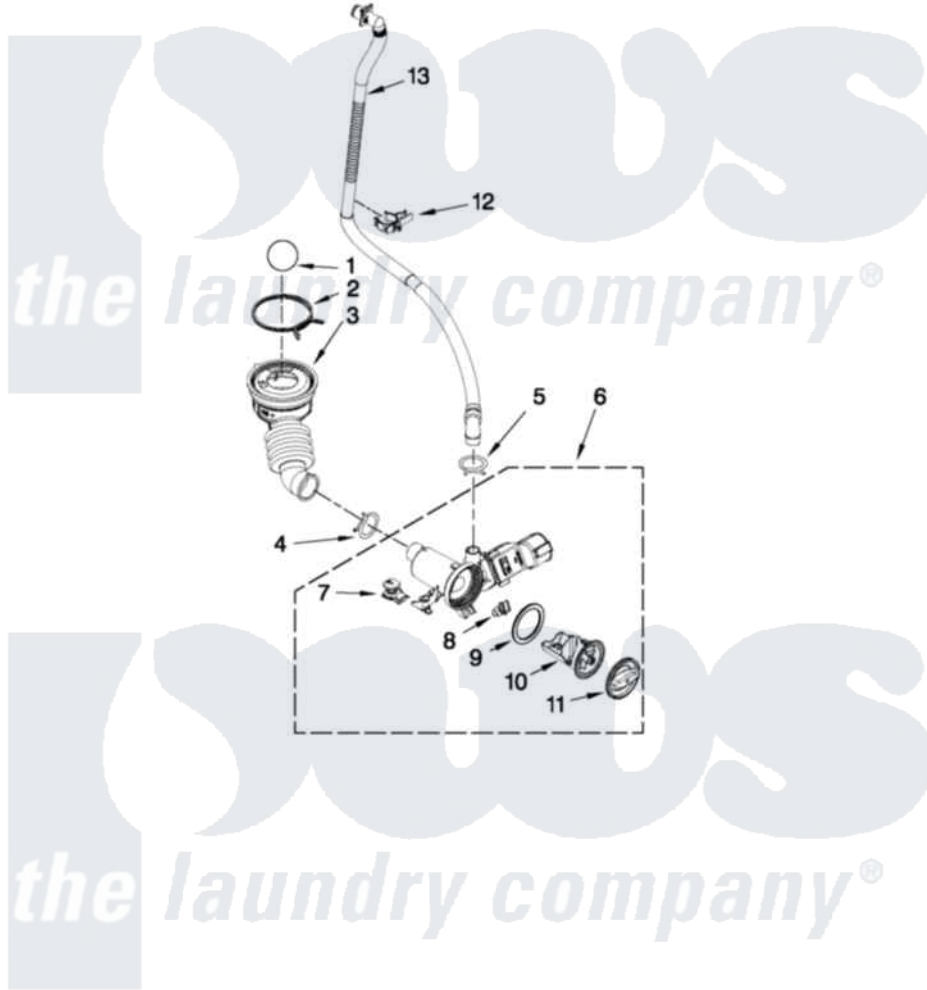

Maytag MHW6000XR1 06 - PUMP PARTS

PUMP PARTS

For Models: MHW6000XW1, MHW6000XR1, MHW6000XG1
(White) (Red) (Cosmetallic)

FOR ORDERING INFORMATION REFER TO PARTS PRICE LIST

W10385988

9

Maytag [Residential Maytag MHW6000XR1 Washer Parts](#) Parts Diagram 06 - PUMP PARTS
Click on the part number to view part

Item	Original Part Number	Replaced By	Status	Part Description
1	W10003330	W10121657		Ball
2	8181734	696392		Hose Clamp
3	W10241029			Hose, Tub To Pump
4	W10273036			Clamp, Hose
5	356138			Clamp, Hose
6	W10321032			Pump
7	W10338326			Grommet, Damper
8	8182816			Grommet, Damper
9	8181736			Seal, Filter Cap
10	W10241027			Filter, Pump
11	W10338322			Cap, Filter
12	W10241034			Retainer, Drain Hose
13	W10267642			Drain Hose