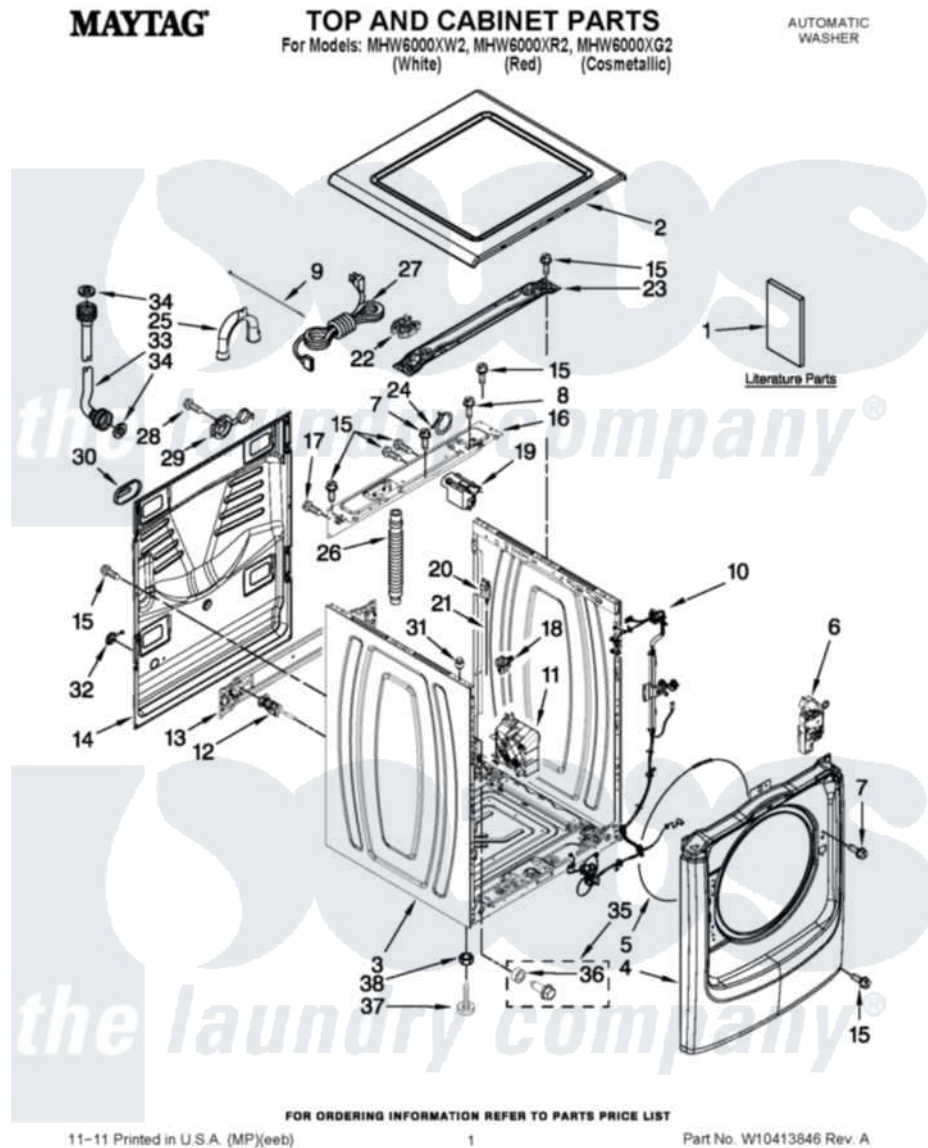

# Maytag MHW6000XR2 01 - TOP AND CABINET PARTS

Maytag Residential Maytag MHW6000XR2 Washer Parts Parts Diagram 01 - TOP AND CABINET PARTS  
 Click on the part number to view part

Item	Original Part Number	Replaced By	Status	Part Description
1	W10254447		Not Available	INSTALLATION INSTRUCTIONS (ENGLISH/FRENCH)
"	W10254448		Not Available	INSTALLATION INSTRUCTIONS (SPANISH)
"	W10254495		Not Available	USE & CARE GUIDE (ENGLISH/FRENCH)
"	W10254496		Not Available	USE & CARE GUIDE (SPANISH)
"	W10254474		Not Available	TECH SHEET
"	W10254515		Not Available	ENERGY GUIDE
2	<a href="#">W10208373</a>			Top
"	<a href="#">W10337799</a>			Top
"	<a href="#">W10304145</a>			Top
3	W10237487	<a href="#">W10441110</a>		Cabinet
"	<a href="#">W10337793</a>			Cabinet
"	<a href="#">W10301048</a>			Cabinet
4	<a href="#">W10208182</a>			Panel, Front