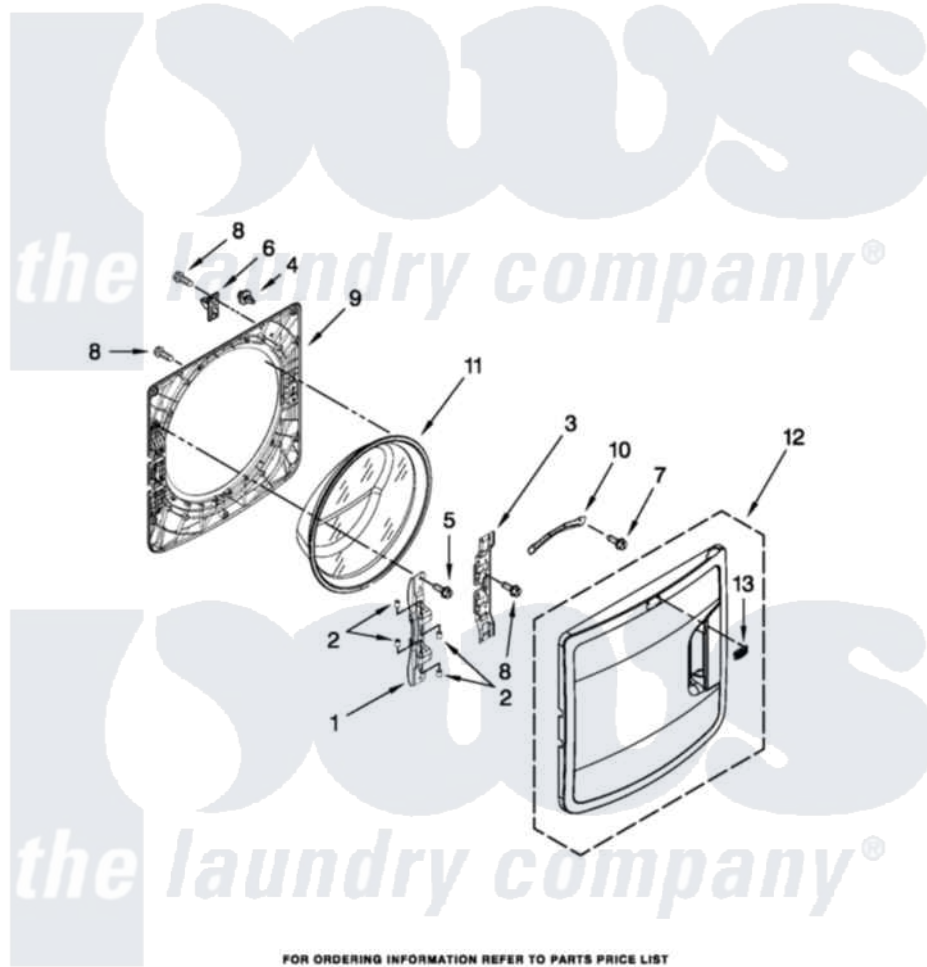

Maytag MHW6000XR2 02 - DOOR PARTS

DOOR PARTS

For Models: MHW6000XW2, MHW6000XR2, MHW6000XG2
(White) (Red) (Cosmetallic)

W10413846

3

FOR ORDERING INFORMATION REFER TO PARTS PRICE LIST

Maytag [Residential Maytag MHW6000XR2 Washer Parts](#) Parts Diagram 02 - DOOR PARTS
Click on the part number to view part

Item	Original Part Number	Replaced By	Status	Part Description
1	W10208415			Hinge Base
2	W10208398			Cap, Hinge
3	W10312805			Plate, Hinge Retainer
4	8572266			Bumper, Door
5	W10288126			Screw, 10-32 X 1/2
6	W10217552			Hook, Door
7	8540513	8182214		Screw
8	8534022			Screw, 8-18 X 1/16
9	W10272396			Frame, Door Back Support
10	W10003440	W10295703		Clamp, Glass
11	W10208263			Glass, Door
12	W10272401			Door, Outer Assembly
13	W10316087			Badge Assembly