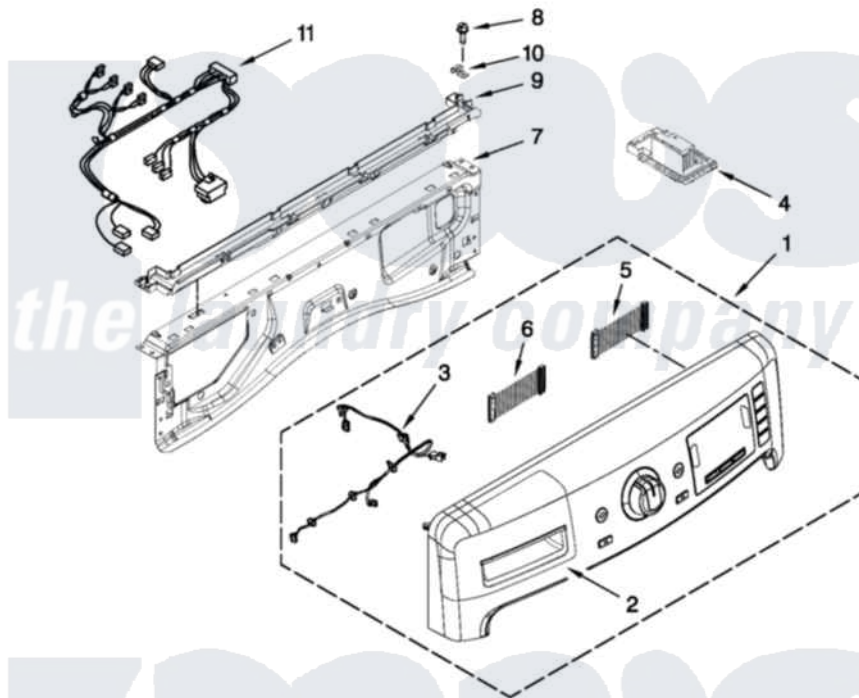

Maytag MHW6000XR2 03 - CONTROL PANEL PARTS

CONTROL PANEL PARTS

For Models: MHW6000XW2, MHW6000XR2, MHW6000XG2
(White) (Red) (Cosmetallic)

FOR ORDERING INFORMATION REFER TO PARTS PRICE LIST

4

W10413846

Maytag [Residential Maytag MHW6000XR2 Washer Parts](#) Parts Diagram 03 - CONTROL PANEL PARTS
Click on the part number to view part

Item	Original Part Number	Replaced By	Status	Part Description
1	W10369607	W10387857		Console
"	W10369610	W10387862		Console
"	W10369608	W10387860		Console
2	W10281852			Handle, Dispenser Drawer
"	W10316371			Handle, Dispenser Drawer
"	W10315748			Handle, Dispenser Drawer
3	W10271989			Harness, Main UI
4	W10406635			Control Unit, Central
5	W10309986			Cable, Jumper
6	W10309987			Cable, Jumper
7	W10208197			Bracket, Console
8	W10142290			Screw, 8-18 X 5/16
9	W10317570			Water Channel
10	W10317566			Spring, Clip Water Channel
11	W10271979			Harness, Wiring