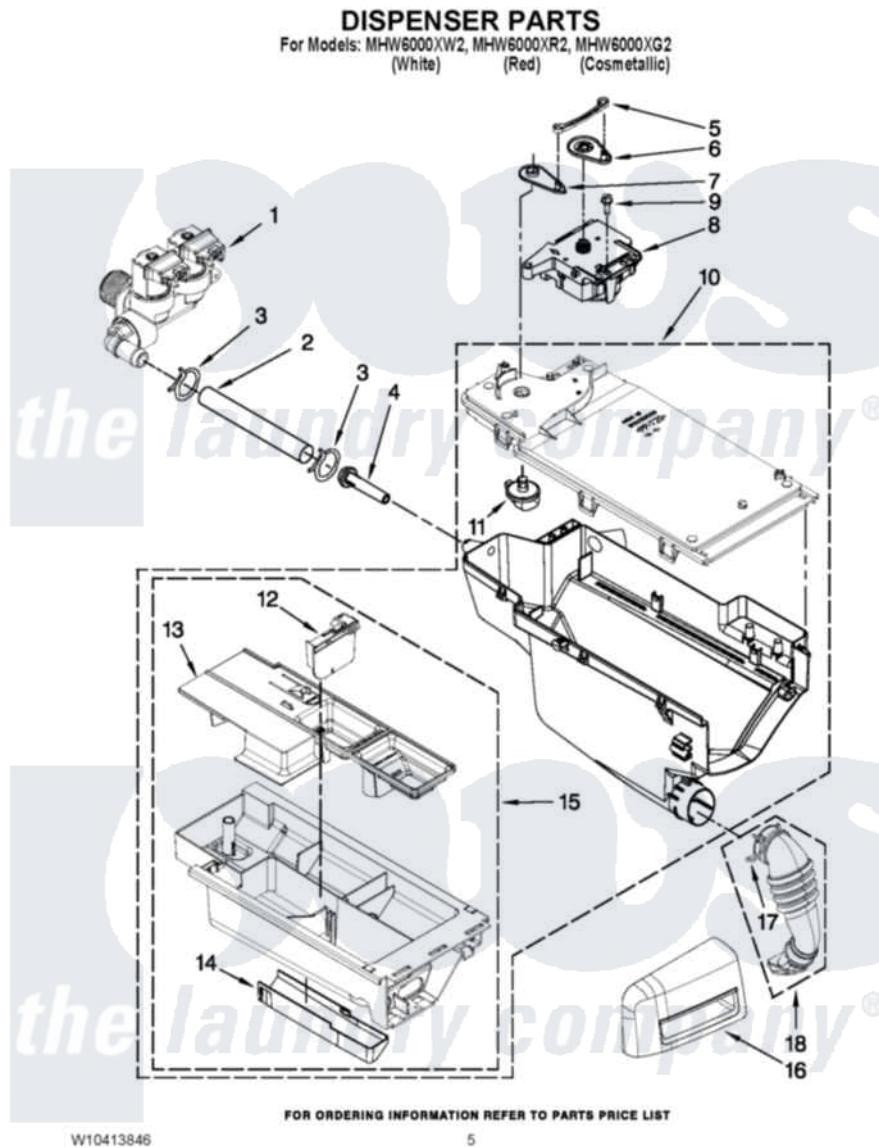

Maytag MHW6000XR2 04 - DISPENSER PARTS

Maytag [Residential Maytag MHW6000XR2 Washer Parts](#) Parts Diagram 04 - DISPENSER PARTS
Click on the part number to view part

Item	Original Part Number	Replaced By	Status	Part Description
1	W10289387			Valve, Water Inlet
2	W10239952			Hose, Inlet Valve To Dispenser
3	370450	596669		Clamp, Manifold
4	8183181			Nozzle, Inlet
5	8183183			Lever, Water Distribution
6	W10003190	8183184		Cam, Actuator
7	W10183517			Lever, Water Distribution
8	W10163975	W10352973		Actuator
9	8540282	8181661		Screw, Actuator
10	W10351811			Housing, Dispenser Assembly
11	W10003110	8181712		Nozzle, Distribution
12	W10015200	W10121596		Separator, With Selection Slider
13	W10289432			Siphon, Bleach/Softener
14	W10003140	8183179		Cover, Detergent Drawer
15	W10256686			Drawer, Detergent

16	W10281852	Handle, Dispenser Drawer
"	W10316371	Handle, Dispenser Drawer
"	W10315748	Handle, Dispenser Drawer
17	W10239910	Clamp, Hose
18	W10239966	Hose, Dispenser To Bellow