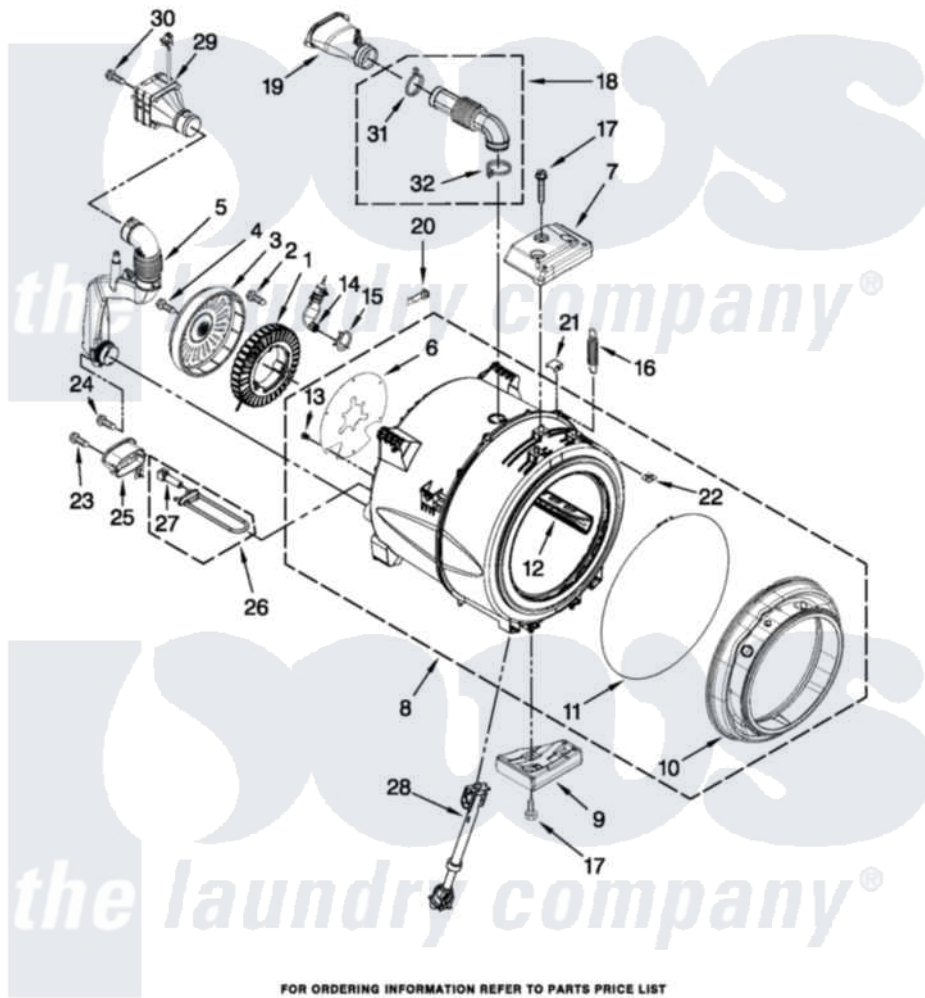

# Maytag MHW6000XR2 05 - TUB AND BASKET PARTS

## TUB AND BASKET PARTS

For Models: MHW6000XW2, MHW6000XR2, MHW6000XG2  
(White) (Red) (Cosmetallic)

W10413846

7

Maytag [Residential Maytag MHW6000XR2 Washer Parts](#) Parts Diagram 05 - TUB AND BASKET PARTS  
Click on the part number to view part

Item	Original Part Number	Replaced By	Status	Part Description
1	W10213978	<a href="#">W10365754</a>		Stator
2	<a href="#">W10253476</a>			Screw, Stator Mounting
3	W10213980	<a href="#">W10365755</a>		Rotor
4	<a href="#">W10253477</a>			Screw, Rotor Mounting
5	<a href="#">W10261582</a>			Pipe, Ventilation Assembly
6	<a href="#">W10267637</a>			Shield, Motor
7	<a href="#">W10253014</a>			Counterweight, Top
8	W10355005	<a href="#">W10409997</a>		Tub-Outer
9	<a href="#">W10237535</a>			Counterweight, Bottom
10	<a href="#">W10340443</a>			Bellow
11	<a href="#">W10237502</a>			Retainer, Bellow To Tub
12	<a href="#">W10292810</a>			Baffle, Tub
13	<a href="#">W10273613</a>			Retainer, Push In
14	<a href="#">W10260500</a>			Airtrap Assembly
15	<a href="#">371499</a>			Clamp, Hose
16	W10312146	<a href="#">W10365760</a>		Spring

17	<a href="#">W10261496</a>		Screw, Counterweight
18	<a href="#">W10352811</a>		Vent-Hose Coupling Assembly
19	<a href="#">W10352818</a>		Vent Tube And Cover
20	<a href="#">W10316388</a>		Clip, Harness Diverter
21	<a href="#">8540092</a>		Clamp, Tub
22	8540072	<a href="#">8182512</a>	Nut, Push-In
23	<a href="#">9740848</a>		Screw, Mixing Valve Mounting
24	<a href="#">W10306501</a>		Screw, M4.1-1.8 X 16.5C
25	<a href="#">W10318155</a>		Shield, Heater
26	W10253993	<a href="#">8182666</a>	Element, Heating
27	<a href="#">8181705</a>		Ntc
28	<a href="#">W10312625</a>		Shock Absorber
29	<a href="#">W10261587</a>		Fan, Ventilation Assembly
30	<a href="#">W10305097</a>		Screw, M4.1-1.8 X 57
31	<a href="#">W10273034</a>		Clamp, Vent Hose
32	<a href="#">W10353599</a>		Clamp, Hose