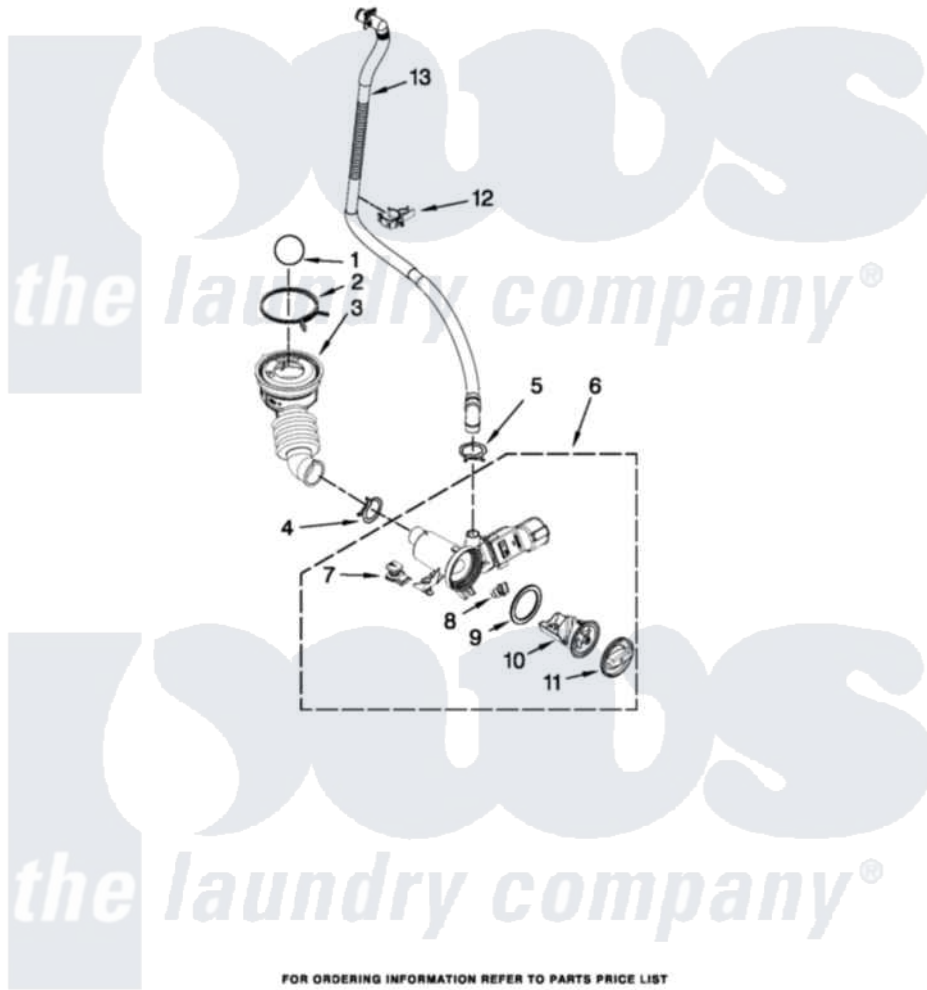

# Maytag MHW6000XR2 06 - PUMP PARTS

## PUMP PARTS

For Models: MHW6000XW2, MHW6000XR2, MHW6000XG2  
(White) (Red) (Cosmetallic)

W10413846

9

FOR ORDERING INFORMATION REFER TO PARTS PRICE LIST

[Maytag Residential Maytag MHW6000XR2 Washer Parts](#) Parts Diagram 06 - PUMP PARTS

[Click on the part number to view part](#)

Item	Original Part Number	Replaced By	Status	Part Description
1	W10003330	<a href="#">W10121657</a>		Ball
2	8181734	<a href="#">696392</a>		Hose Clamp
3	<a href="#">W10241029</a>			Hose, Tub To Pump
4	<a href="#">W10273036</a>			Clamp, Hose
5	<a href="#">356138</a>			Clamp, Hose
6	<a href="#">W10321032</a>			Pump
7	<a href="#">W10338326</a>			Grommet, Damper
8	<a href="#">8182816</a>			Grommet, Damper
9	<a href="#">8181736</a>			Seal, Filter Cap
10	<a href="#">W10241027</a>			Filter, Pump
11	<a href="#">W10338322</a>			Cap, Filter
12	<a href="#">W10241034</a>			Retainer, Drain Hose
13	<a href="#">W10267642</a>			Drain Hose