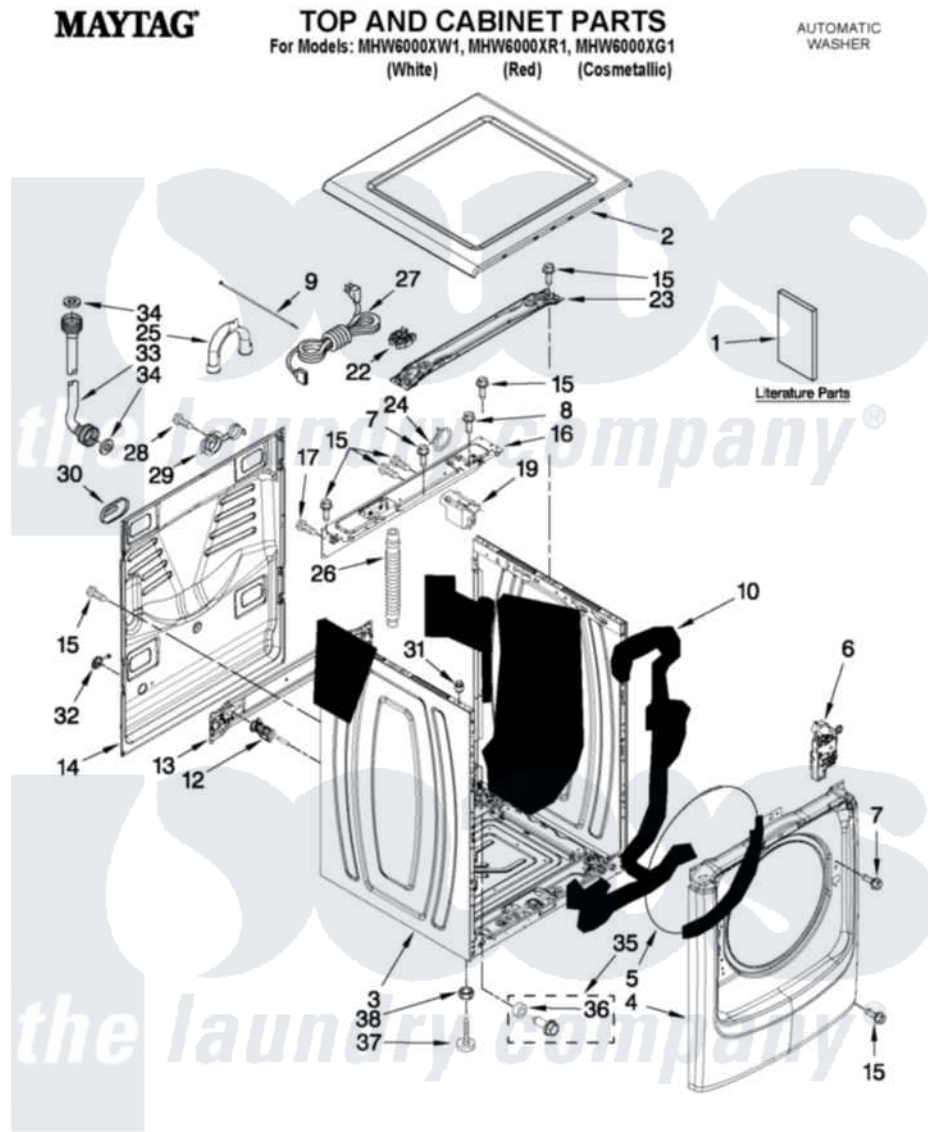

Maytag MHW6000XW1 01 - TOP AND CABINET PARTS

FOR ORDERING INFORMATION REFER TO PARTS PRICE LIST

2-11 Printed in U.S.A. (drd) (psw)

1

Part No. W10385988 Rev. A

Maytag Residential Maytag MHW6000XW1 Washer Parts Parts Diagram 01 - TOP AND CABINET PARTS

"	W10337797		Panel, Front
"	W10301079		Panel, Front
5	W10237503		Retainer, Bellow To Front Panel
6	W10306374		Lock, Door
7	8540282	8181661	Screw, Actuator
8	8540329		Screw, 8-18 X 7/16
9	W10339879		Tie, Cable
10	W10271986		Harness, Wiring
11	W10374126		Motor Control Unit
12	W10271590	W10498442	Bolt
13	W10237498		Brace, Transport
14	W10237492		Panel, Rear
15	W10142290		Screw, 8-18 X 5/16
16	W10354386		Brace, Rear
17	W10305097		Screw, M4.1-1.8 X 57
18	W10181028		Clip, Pressure Switch Hose
19	W10326464		Filter, Interference
20	W10304342		Switch, Pressure
21	W10251962		Hose, Pressure Switch
22	W10245452		Retainer, Spring
23	W10237490		Brace, Top
24	356138		Clamp, Hose
25	W10280024		U-Bend, Drain Hose
26	W10267638		Hose, Drain
27	W10326100	W10434975	Cord, Power
28	3351614		Screw, Gearcase Cover Mounting
29	W10275820		Cover, Power Cord- Transport
30	8182700	8540268	Cover, Transport
31	W10208380		Screw, Bush Assembly
32	W10304004		Cover, Power Cord
33	W10194208	89503	Hose-Inlet
"	8571378	89503	Hose-Inlet
34	W10242307	16123	Washer Inlet-Hose Miscellaneous Parts Must be Ordered Separately.
35	W10298211		Stud Assembly, Front Panel
36	W10323182		Spacer, Front Panel
37	W10001130		Foot, Leveling
38	3359452		Nut, Lock