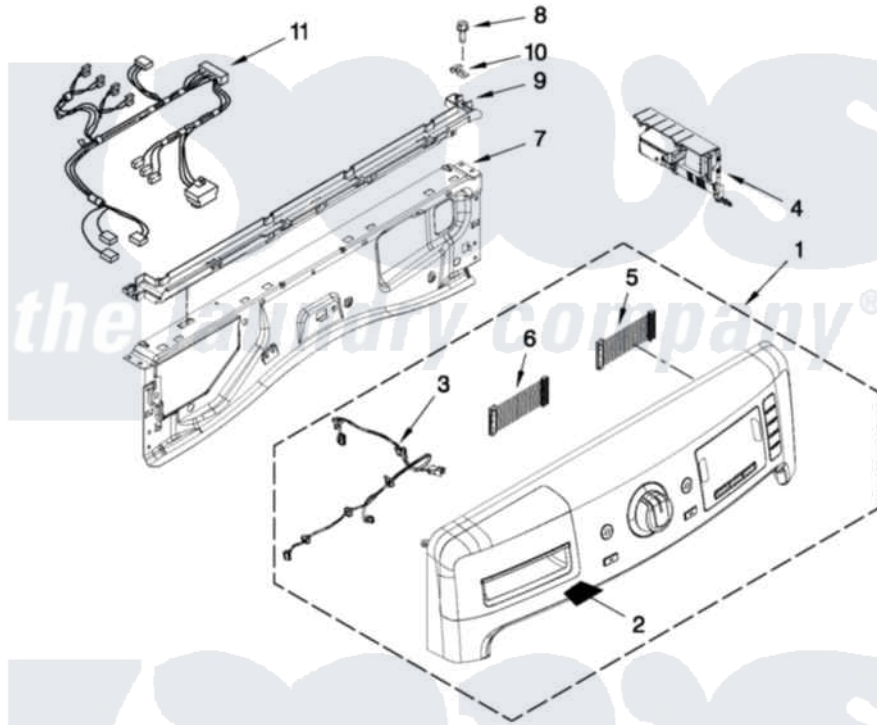

Maytag MHW6000XW1 03 - CONTROL PANEL PARTS

CONTROL PANEL PARTS

For Models: MHW6000XW1, MHW6000XR1, MHW6000XG1
(White) (Red) (Cosmetallic)

FOR ORDERING INFORMATION REFER TO PARTS PRICE LIST

4

W10385988

Maytag [Residential Maytag MHW6000XW1 Washer Parts](#) Parts Diagram 03 - CONTROL PANEL PARTS
Click on the part number to view part

Item	Original Part Number	Replaced By	Status	Part Description
1	W10369607	W10387857		Console
"	W10369610	W10387862		Console
"	W10369608	W10387860		Console
2	W10281852			Handle, Dispenser Drawer
"	W10316371			Handle, Dispenser Drawer
"	W10315748			Handle, Dispenser Drawer
3	W10271989			Harness, Main UI
4	W10388205			Control Unit, Central
5	W10309986			Cable, Jumper
6	W10309987			Cable, Jumper
7	W10208197			Bracket, Console
8	W10142290			Screw, 8-18 X 5/16
9	W10317570			Water Channel
10	W10317566			Spring, Clip Water Channel
11	W10271979			Harness, Wiring