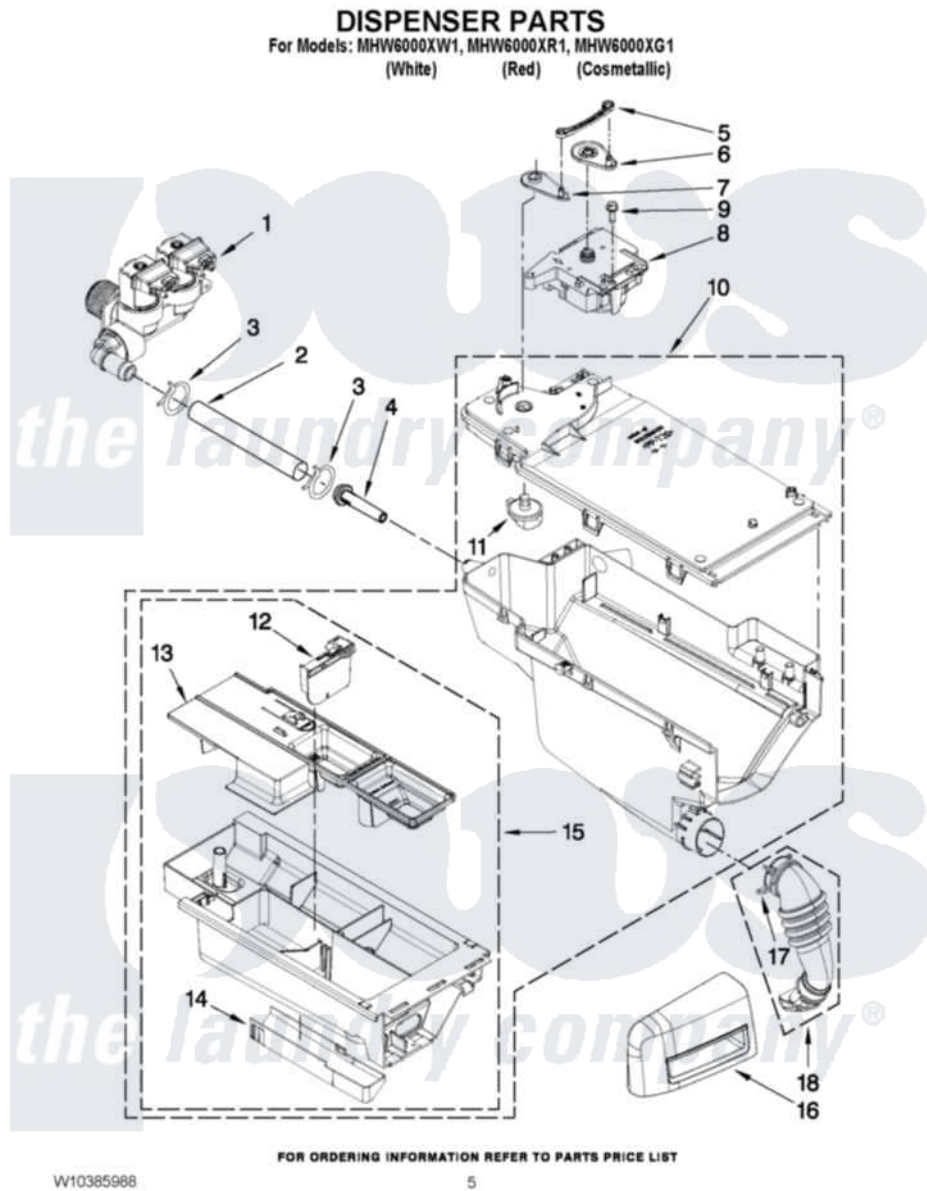

Maytag MHW6000XW1 04 - DISPENSER PARTS

Maytag [Residential Maytag MHW6000XW1 Washer Parts](#) Parts Diagram 04 - DISPENSER PARTS
Click on the part number to view part

Item	Original Part Number	Replaced By	Status	Part Description
1	W10289387			Valve, Water Inlet
2	W10239952			Hose, Inlet Valve To Dispenser
3	370450	596669		Clamp, Manifold
4	8183181			Nozzle, Inlet
5	8183183			Lever, Water Distribution
6	W10003190	8183184		Cam, Actuator
7	W10183517			Lever, Water Distribution
8	W10163975	W10352973		Actuator
9	8540282	8181661		Screw, Actuator
10	W10351811			Housing, Dispenser Assembly
11	W10003110	8181712		Nozzle, Distribution
12	W10015200	W10121596		Separator, With Selection Slider
13	W10289432			Siphon, Bleach/Softener
14	W10003140	8183179		Cover, Detergent Drawer
15	W10256686			Drawer, Detergent

16	W10281852	Handle, Dispenser Drawer
"	W10316371	Handle, Dispenser Drawer
"	W10315748	Handle, Dispenser Drawer
17	W10239910	Clamp, Hose
18	W10239966	Hose, Dispenser To Bellow